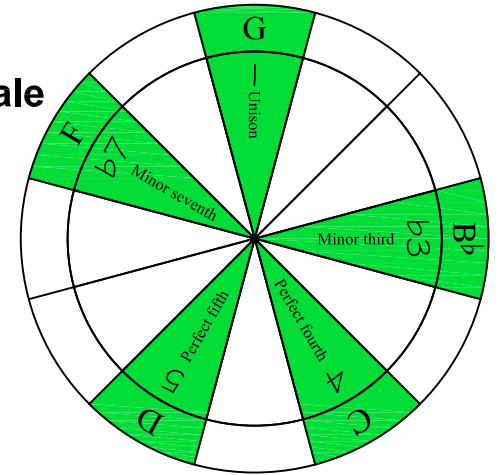

G
pentatonic minor scale
CAGED
octaves
(box shapes)

G pentatonic minor scale
 SEMITONOMETER