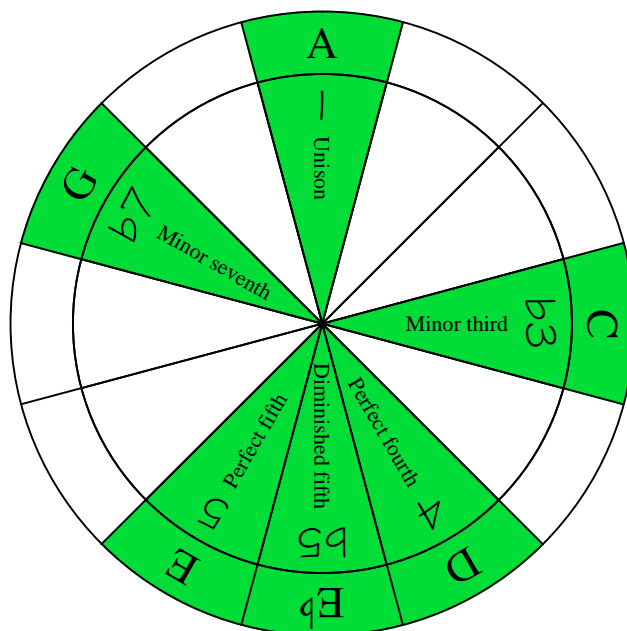

A blues scale

CAGED octaves

(box shapes)

A blues scale
SEMITONOMETER

NOTE NAMES

FINGERING

INTERVALS

www.cagedoctaves.com

Zon Brookes

A blues scale - 4Dm2 box shape

ENTIRE FINGERBOARD NOTE NAMES

ENTIRE FINGERBOARD INTERVALS