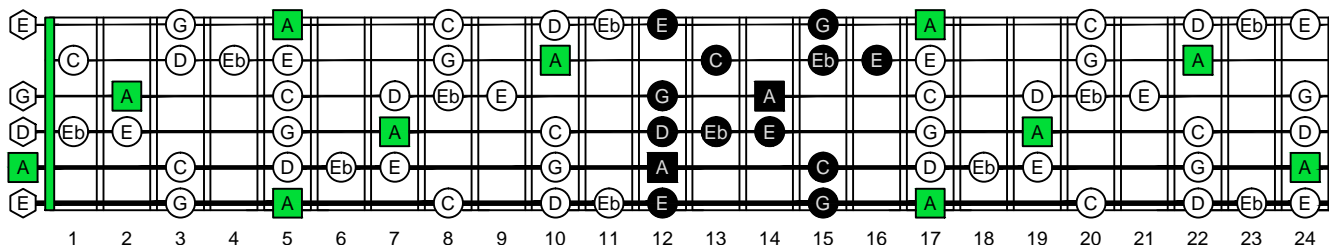

ENTIRE FINGERBOARD NOTE NAMES