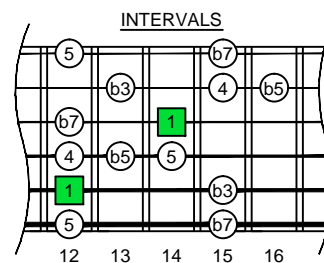

# A blues scale

## CAGED octaves

(box shapes)

### A blues scale SEMITONOMETER

www.cagedoctaves.com

Zon Brookes

A blues scale - 5Am3 box shape at fret 12