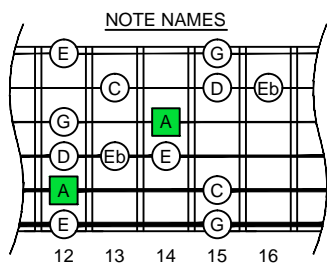

# A blues scale

## CAGED octaves

(box shapes)

### A blues scale SEMITONOMETER

www.cagedoctaves.com

Zon Brookes

A blues scale - 5Am3 box shape at fret 12