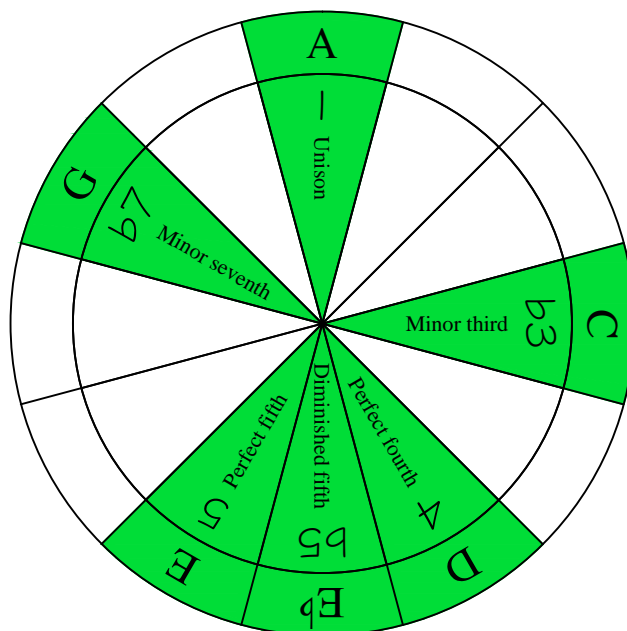

# A blues scale

## CAGED octaves

(box shapes)

### A blues scale SEMITONOMETER

www.cagedoctaves.com

Zon Brookes

A blues scale - 5Am3 box shape at fret 12