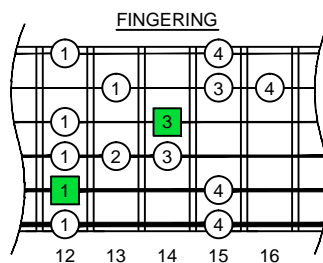

# A blues scale

## CAGED octaves

(box shapes)

### A blues scale SEMITONOMETER

www.cagedoctaves.com

Zon Brookes

A blues scale - 5Am3 box shape at fret 12