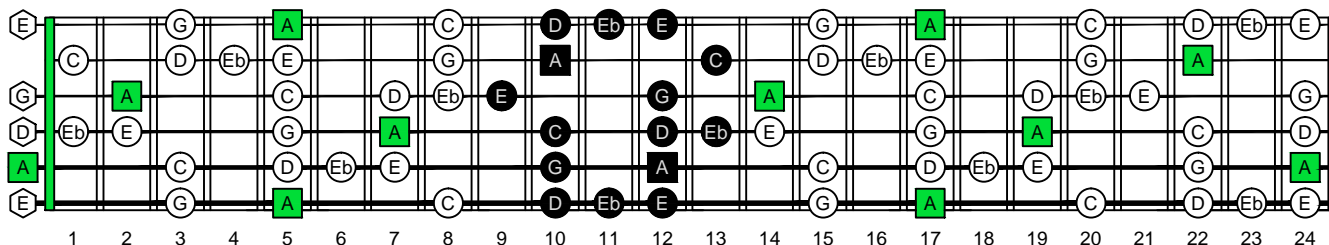

A blues scale

CAGED octaves

(box shapes)

A blues scale SEMITONOMETER

www.cagedoctaves.com

Zon Brookes

A blues scale - 5Cm2 box shape

ENTIRE FINGERBOARD NOTE NAMES

ENTIRE FINGERBOARD INTERVALS