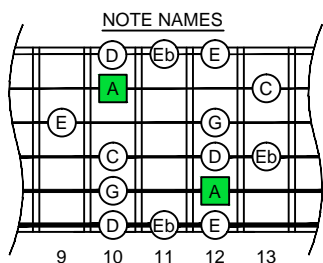

A blues scale

CAGED octaves

(box shapes)

A blues scale SEMITONOMETER

www.cagedoctaves.com

Zon Brookes

A blues scale - 5Cm2 box shape

ENTIRE FINGERBOARD NOTE NAMES

ENTIRE FINGERBOARD INTERVALS