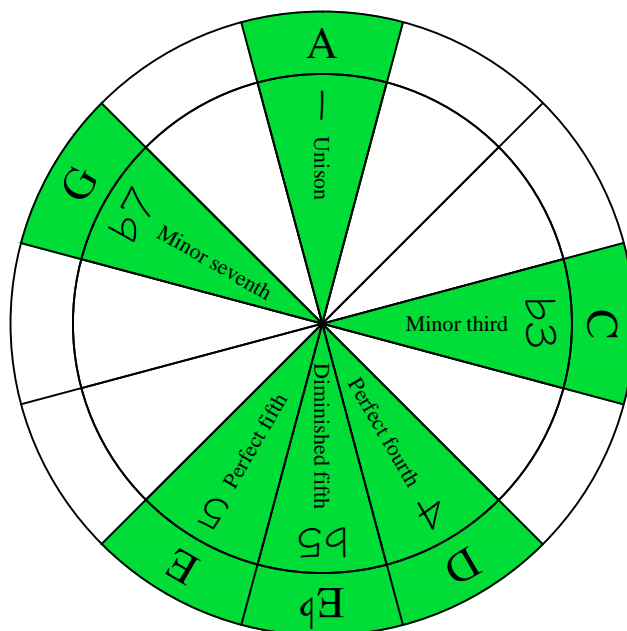

A blues scale

CAGED octaves

(box shapes)

A blues scale SEMITONOMETER

www.cagedoctaves.com

Zon Brookes

A blues scale - 5Cm2 box shape

ENTIRE FINGERBOARD NOTE NAMES

ENTIRE FINGERBOARD INTERVALS