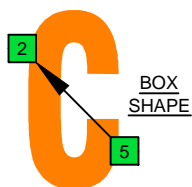

A blues scale

CAGED octaves

(box shapes)

A blues scale SEMITONOMETER

www.cagedoctaves.com

Zon Brookes

A blues scale - 5Cm2 box shape

ENTIRE FINGERBOARD NOTE NAMES

ENTIRE FINGERBOARD INTERVALS