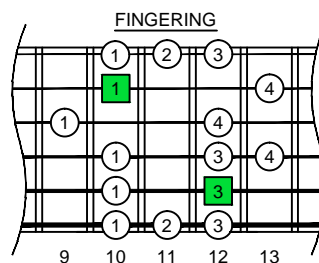

A blues scale

CAGED octaves

(box shapes)

A blues scale SEMITONOMETER

www.cagedoctaves.com

Zon Brookes

A blues scale - 5Cm2 box shape

ENTIRE FINGERBOARD NOTE NAMES

ENTIRE FINGERBOARD INTERVALS