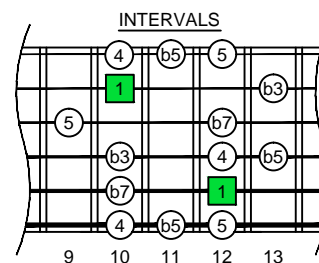

A blues scale

CAGED octaves

(box shapes)

A blues scale SEMITONOMETER

www.cagedoctaves.com

Zon Brookes

A blues scale - 5Cm2 box shape

ENTIRE FINGERBOARD NOTE NAMES

ENTIRE FINGERBOARD INTERVALS