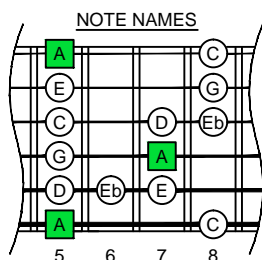

A blues scale

CAGED octaves

(box shapes)

A blues scale
SEMITONOMETER

www.cagedoctaves.com

Zon Brookes

A blues scale - 6Em4Em1 box shape

Musical notation for the A blues scale in 2/4 time. The top staff is a treble clef staff with a key signature of one flat and a 2/4 time signature. The bottom staff is a tablature staff with fret numbers 5, 7, 5, 8, 5, 8, 8, 5, 8, 5, 8, 7, 5, 7, 5, 7, 6, 5, 8, 5, 5.

ENTIRE FINGERBOARD NOTE NAMES

ENTIRE FINGERBOARD INTERVALS