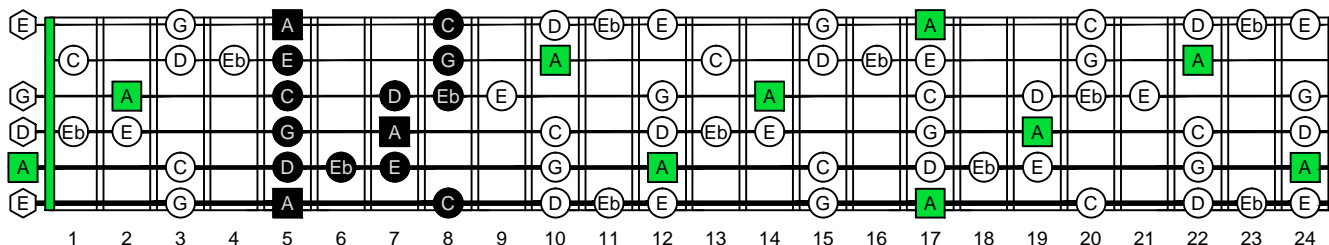

A blues scale

CAGED octaves

(box shapes)

A blues scale
SEMITONOMETER

www.cagedoctaves.com

Zon Brookes

A blues scale - 6Em4Em1 box shape

Musical notation for the A blues scale in 2/4 time. The top staff is a treble clef staff with a key signature of one flat and a 2/4 time signature. The bottom staff is a tablature staff with fret numbers 5, 7, 5, 8, 5, 8, 8, 5, 8, 5, 8, 7, 5, 7, 5, 7, 6, 5, 8, 5, 5.

ENTIRE FINGERBOARD NOTE NAMES

ENTIRE FINGERBOARD INTERVALS