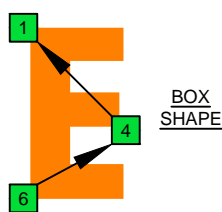

A blues scale

CAGED octaves

(box shapes)

A blues scale
SEMITONOMETER

www.cagedoctaves.com

Zon Brookes

A blues scale - 6Em4Em1 box shape

Musical notation for the A blues scale in 2/4 time. The top staff is a treble clef staff with a key signature of one flat and a 2/4 time signature. The bottom staff is a tablature staff with fret numbers 5, 7, 5, 8, 5, 8, 8, 5, 8, 5, 8, 7, 5, 7, 5, 7, 6, 5, 8, 5, 5.

ENTIRE FINGERBOARD NOTE NAMES

ENTIRE FINGERBOARD INTERVALS