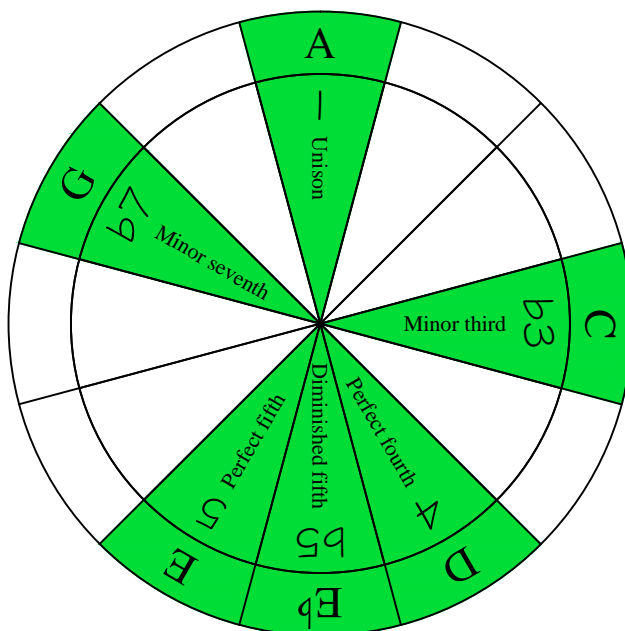

A blues scale

CAGED octaves

(box shapes)

A blues scale
SEMITONOMETER

www.cagedoctaves.com

Zon Brookes

A blues scale - 6Em4Em1 box shape

Musical notation for the A blues scale in 2/4 time. The top staff is a treble clef staff with a key signature of one flat and a 2/4 time signature. The bottom staff is a tablature staff with fret numbers 5, 7, 5, 8, 5, 8, 8, 5, 8, 5, 8, 7, 5, 7, 5, 7, 6, 5, 8, 5, 5.

ENTIRE FINGERBOARD NOTE NAMES

ENTIRE FINGERBOARD INTERVALS