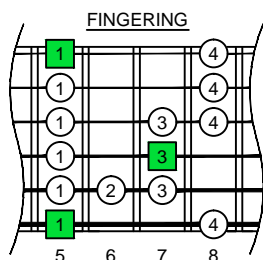

A blues scale

CAGED octaves

(box shapes)

A blues scale
SEMITONOMETER

www.cagedoctaves.com

Zon Brookes

A blues scale - 6Em4Em1 box shape

Musical notation for the A blues scale in 2/4 time. The top staff is a treble clef staff with a key signature of one flat and a 2/4 time signature. The bottom staff is a tablature staff with fret numbers 5, 7, 5, 8, 5, 8, 8, 5, 8, 5, 8, 7, 5, 7, 5, 7, 6, 5, 8, 5, 5.

ENTIRE FINGERBOARD NOTE NAMES

ENTIRE FINGERBOARD INTERVALS