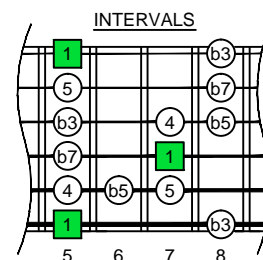

A blues scale

CAGED octaves

(box shapes)

A blues scale
SEMITONOMETER

www.cagedoctaves.com

Zon Brookes

A blues scale - 6Em4Em1 box shape

Musical notation for the A blues scale in 2/4 time. The top staff is a treble clef staff with a key signature of one flat and a 2/4 time signature. The bottom staff is a tablature staff with fret numbers 5, 7, 5, 8, 5, 8, 8, 5, 8, 5, 8, 7, 5, 7, 5, 7, 6, 5, 8, 5, 5.

ENTIRE FINGERBOARD NOTE NAMES

ENTIRE FINGERBOARD INTERVALS