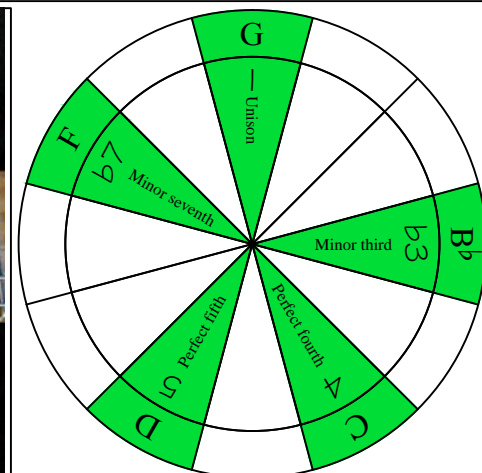

# G pentatonic minor scale GEDCA octaves (box shapes)

G pentatonic minor scale SEMITONOMETER

BOX SHAPE

www.cagedoctaves.com

Zon Brookes

6Gm3Gm1 - G pentatonic minor box shape at nut

Standard tuning

www.cagedoctaves.com/blogozon014.html

ENTIRE FINGERBOARD NOTE NAMES

ENTIRE FINGERBOARD INTERVALS