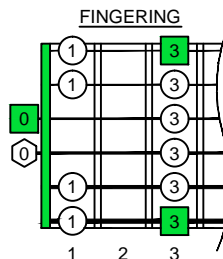

# G pentatonic minor scale GEDCA octaves (box shapes)

G pentatonic minor scale SEMITONOMETER

BOX SHAPE

www.cagedoctaves.com

Zon Brookes

6Gm3Gm1 - G pentatonic minor box shape at nut

Standard tuning

www.cagedoctaves.com/blogozon014.html

ENTIRE FINGERBOARD NOTE NAMES

ENTIRE FINGERBOARD INTERVALS