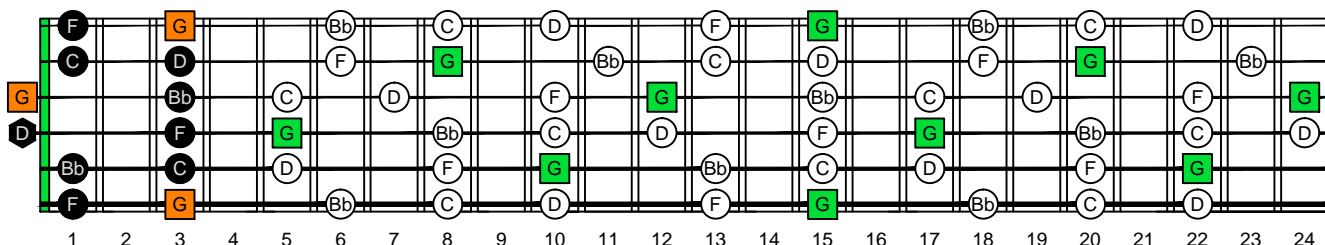

# G pentatonic minor scale GEDCA octaves (box shapes)

G pentatonic minor scale SEMITONOMETER

BOX SHAPE

www.cagedoctaves.com

Zon Brookes

6Gm3Gm1 - G pentatonic minor box shape at nut

Standard tuning

www.cagedoctaves.com/blogozon014.html

ENTIRE FINGERBOARD NOTE NAMES

ENTIRE FINGERBOARD INTERVALS