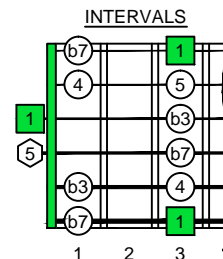

# G pentatonic minor scale GEDCA octaves (box shapes)

G pentatonic minor scale SEMITONOMETER

BOX SHAPE

www.cagedoctaves.com

Zon Brookes

6Gm3Gm1 - G pentatonic minor box shape at nut

Standard tuning

www.cagedoctaves.com/blogozon014.html

ENTIRE FINGERBOARD NOTE NAMES

ENTIRE FINGERBOARD INTERVALS