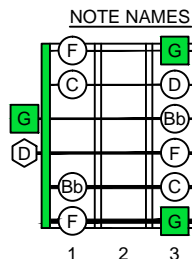

# G pentatonic minor scale GEDCA octaves (box shapes)

G pentatonic minor scale SEMITONOMETER

BOX SHAPE

www.cagedoctaves.com

Zon Brookes

6Gm3Gm1 - G pentatonic minor box shape at nut

Standard tuning

www.cagedoctaves.com/blogozon014.html

ENTIRE FINGERBOARD NOTE NAMES

ENTIRE FINGERBOARD INTERVALS