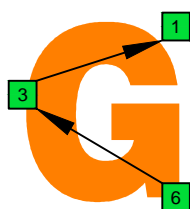

# G pentatonic minor scale GEDCA octaves (box shapes)

G pentatonic minor scale SEMITONOMETER

BOX SHAPE

www.cagedoctaves.com

Zon Brookes

6Gm3Gm1 - G pentatonic minor box shape at nut

Standard tuning

www.cagedoctaves.com/blogozon014.html

ENTIRE FINGERBOARD NOTE NAMES

ENTIRE FINGERBOARD INTERVALS