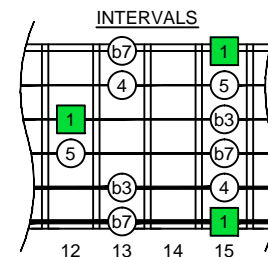

G pentatonic minor scale GEDCA octaves (box shapes)

G pentatonic minor scale
SEMITONOMETER

BOX
SHAPE

www.cagedoctaves.com

Zon Brookes

6Gm3Gm1 at 12 - G pentatonic minor box shape at fret 12

Standard tuning

www.cagedoctaves.com/blogozon014.html

ENTIRE FINGERBOARD NOTE NAMES

ENTIRE FINGERBOARD INTERVALS