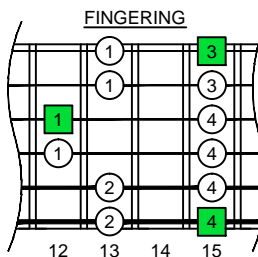

G pentatonic minor scale GEDCA octaves (box shapes)

G pentatonic minor scale
SEMITONOMETER

BOX
SHAPE

www.cagedoctaves.com

Zon Brookes

6Gm3Gm1 at 12 - G pentatonic minor box shape at fret 12

Standard tuning

www.cagedoctaves.com/blogozon014.html

ENTIRE FINGERBOARD NOTE NAMES

ENTIRE FINGERBOARD INTERVALS