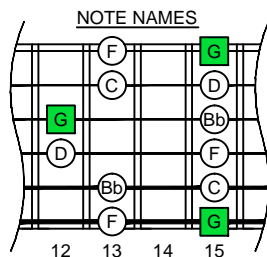

G pentatonic minor scale GEDCA octaves (box shapes)

G pentatonic minor scale
SEMITONOMETER

BOX
SHAPE

www.cagedoctaves.com

Zon Brookes

6Gm3Gm1 at 12 - G pentatonic minor box shape at fret 12

Standard tuning

www.cagedoctaves.com/blogozon014.html

ENTIRE FINGERBOARD NOTE NAMES

ENTIRE FINGERBOARD INTERVALS