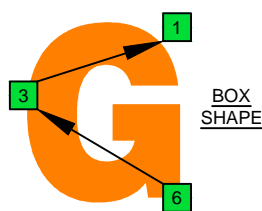

G pentatonic minor scale GEDCA octaves (box shapes)

G pentatonic minor scale
SEMITONOMETER

BOX
SHAPE

www.cagedoctaves.com

Zon Brookes

6Gm3Gm1 at 12 - G pentatonic minor box shape at fret 12

Standard tuning

www.cagedoctaves.com/blogozon014.html

ENTIRE FINGERBOARD NOTE NAMES

ENTIRE FINGERBOARD INTERVALS