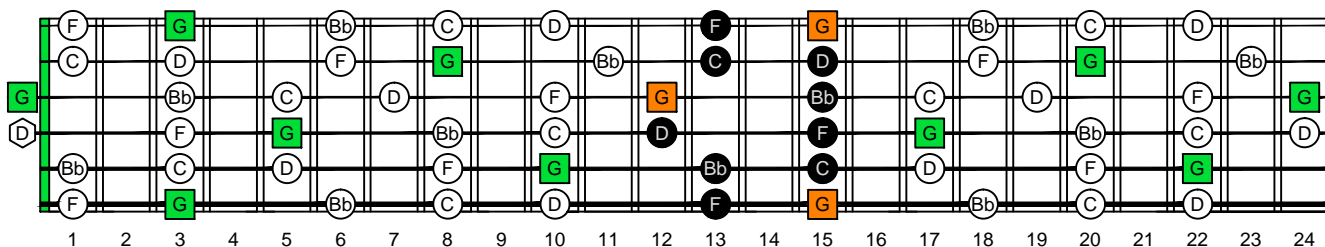

G pentatonic minor scale GEDCA octaves (box shapes)

G pentatonic minor scale
SEMITONOMETER

BOX
SHAPE

www.cagedoctaves.com

Zon Brookes

6Gm3Gm1 at 12 - G pentatonic minor box shape at fret 12

Standard tuning

www.cagedoctaves.com/blogozon014.html

ENTIRE FINGERBOARD NOTE NAMES

ENTIRE FINGERBOARD INTERVALS