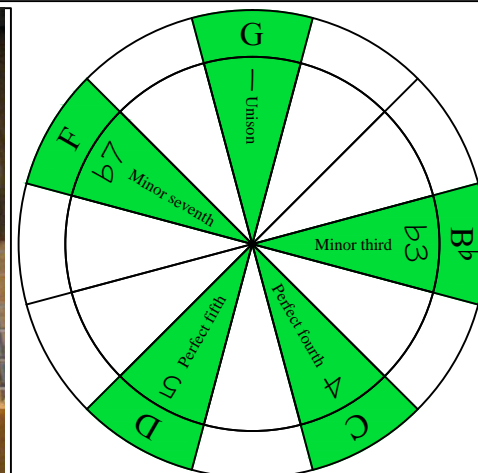

G pentatonic minor scale GEDCA octaves (box shapes)

G pentatonic minor scale
SEMITONOMETER

BOX
SHAPE

www.cagedoctaves.com

Zon Brookes

6Gm3Gm1 at 12 - G pentatonic minor box shape at fret 12

Standard tuning

www.cagedoctaves.com/blogozon014.html

ENTIRE FINGERBOARD NOTE NAMES

ENTIRE FINGERBOARD INTERVALS