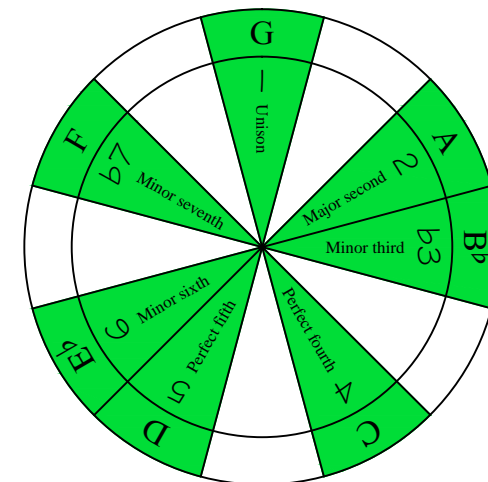

ENTIRE FINGERBOARD NOTE NAMES

ENTIRE FINGERBOARD INTERVALS

G
 natural minor scale
CAGED
 octaves
 (box shapes)

G natural minor scale
SEMOTONOMETER