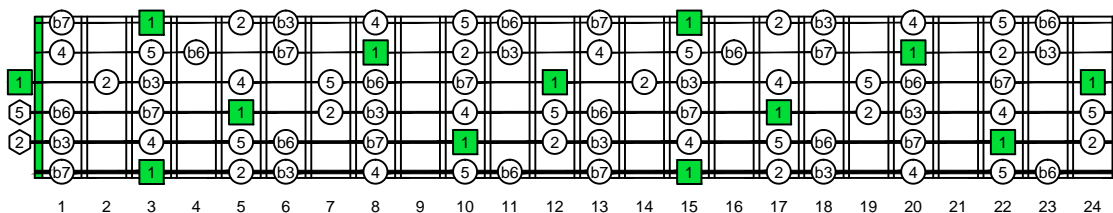

ENTIRE FINGERBOARD NOTE NAMES

ENTIRE FINGERBOARD INTERVALS

G
 natural minor scale
CAGED
 octaves
 (box shapes)

G natural minor scale
SEMOTONOMETER