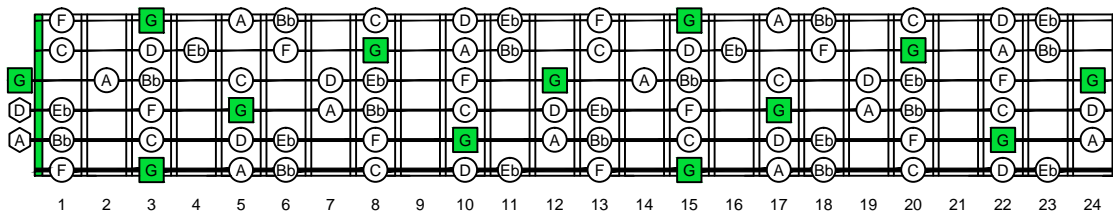

ENTIRE FINGERBOARD NOTE NAMES

ENTIRE FINGERBOARD INTERVALS

G
 natural minor scale
CAGED
 octaves
 (box shapes)

G natural minor scale
SEMOTONOMETER