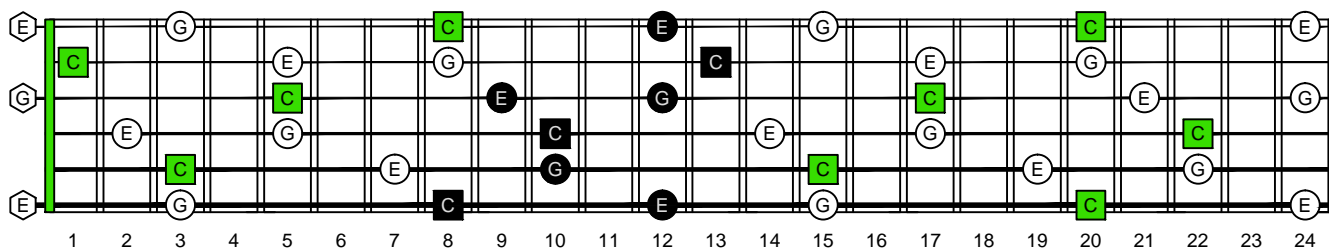

C major arpeggio

CAGED octaves (box shapes)

C major arpeggio SEMITONOMETER

3 NPS BOX SHAPE

www.cagedoctaves.com

Zon Brookes

6E4D2 - C major arpeggio box shape (3nps shape)

Musical notation in 2/4 time, showing a C major arpeggio in the treble clef. Below it is guitar tablature with fret numbers for the strings: Treble (13, 10, 8), Middle (12, 10, 8), Bass (12, 13, 10, 8).

ENTIRE FINGERBOARD NOTE NAMES FOR C MAJOR ARPEGGIO

ENTIRE FINGERBOARD INTERVALS FOR C MAJOR ARPEGGIO