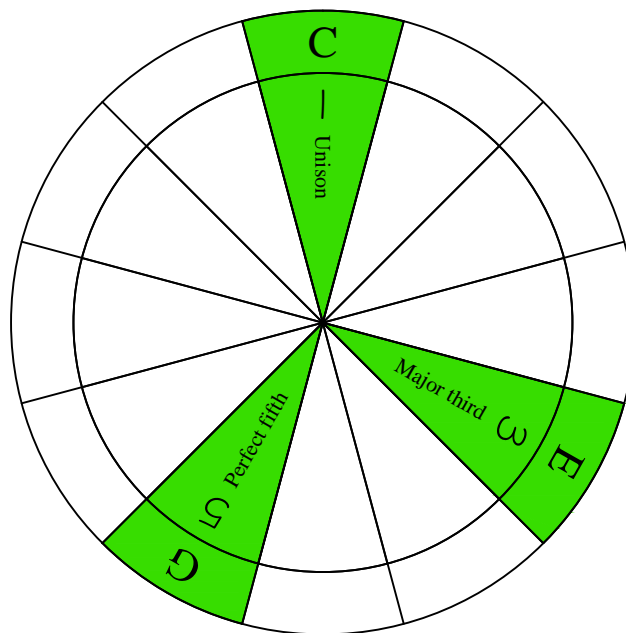

C major arpeggio

CAGED octaves (box shapes)

C major arpeggio SEMITONOMETER

3 NPS BOX SHAPE

www.cagedoctaves.com

Zon Brookes

6E4D2 - C major arpeggio box shape (3nps shape)

Musical notation in 2/4 time, showing a C major arpeggio in the treble clef. Below it is guitar tablature with fret numbers for the strings: Treble (13, 10, 8), Middle (12, 10, 8), Bass (12, 13, 10, 8).

ENTIRE FINGERBOARD NOTE NAMES FOR C MAJOR ARPEGGIO

ENTIRE FINGERBOARD INTERVALS FOR C MAJOR ARPEGGIO