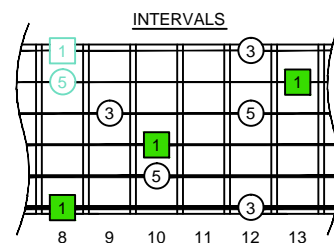

C major arpeggio

CAGED octaves (box shapes)

C major arpeggio SEMITONOMETER

3 NPS BOX SHAPE

www.cagedoctaves.com

Zon Brookes

6E4D2 - C major arpeggio box shape (3nps shape)

Musical notation in 2/4 time, showing a C major arpeggio in the treble clef. Below it is guitar tablature with fret numbers for the strings: Treble (13, 10, 8), Middle (12, 10, 8), Bass (12, 13, 10, 8).