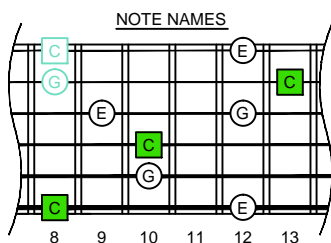

C major arpeggio

CAGED octaves (box shapes)

C major arpeggio SEMITONOMETER

3 NPS BOX SHAPE

www.cagedoctaves.com

Zon Brookes

6E4D2 - C major arpeggio box shape (3nps shape)

Musical notation in 2/4 time, showing a C major arpeggio in the treble clef. Below it is guitar tablature with fret numbers for the strings: Treble (13, 10, 8), Middle (12, 10, 8), Bass (12, 13, 10, 8).