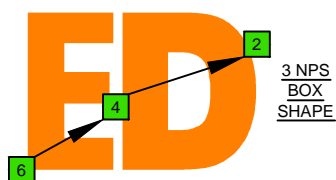

C major arpeggio

CAGED octaves (box shapes)

C major arpeggio SEMITONOMETER

3 NPS BOX SHAPE

www.cagedoctaves.com

Zon Brookes

6E4D2 - C major arpeggio box shape (3nps shape)

Musical notation in 2/4 time, showing a C major arpeggio in the treble clef. Below it is guitar tablature with fret numbers for the strings: Treble (13, 10, 8), Middle (12, 10, 8), Bass (12, 13, 10, 8).