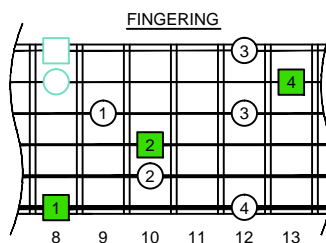

C major arpeggio

CAGED octaves (box shapes)

C major arpeggio SEMITONOMETER

3 NPS BOX SHAPE

www.cagedoctaves.com

Zon Brookes

6E4D2 - C major arpeggio box shape (3nps shape)

Musical notation in 2/4 time, showing a C major arpeggio in the treble clef. Below it is guitar tablature with fret numbers for the strings: Treble (13, 10, 8), Middle (12, 10, 8), Bass (12, 13, 10, 8).