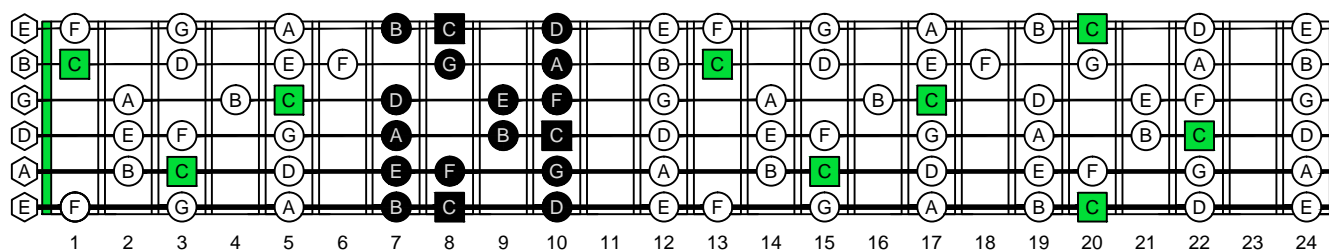

C
major scale

CAGED
octaves
(box shapes)

C major scale SEMITONOMETER

BOX SHAPE

www.cagedoctaves.com

Zon Brookes

6E4E1 - C major scale box shape

www.cagedoctaves.com/blogozon024.html

ENTIRE FINGERBOARD NOTE NAMES

ENTIRE FINGERBOARD INTERVALS