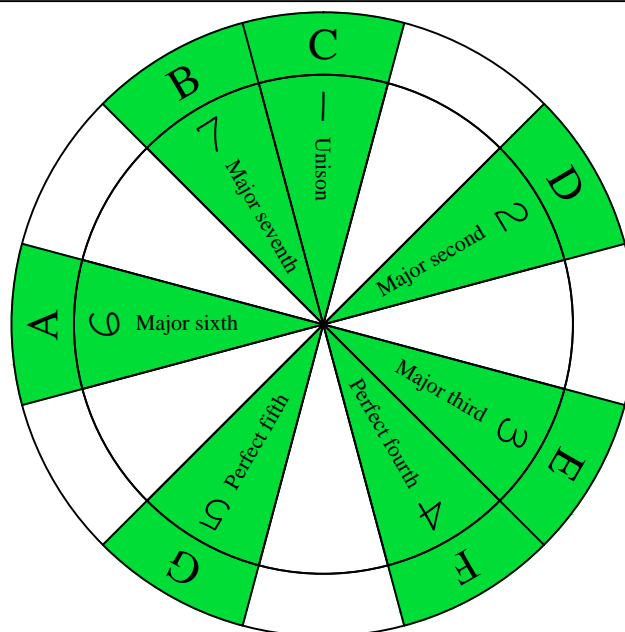

C
major scale

CAGED
octaves
(box shapes)

C major scale SEMITONOMETER

BOX SHAPE

www.cagedoctaves.com

Zon Brookes

6E4E1 - C major scale box shape

www.cagedoctaves.com/blogozon024.html

ENTIRE FINGERBOARD NOTE NAMES

ENTIRE FINGERBOARD INTERVALS