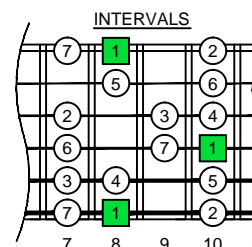

C
major scale

CAGED
octaves
(box shapes)

C major scale SEMITONOMETER

BOX SHAPE

www.cagedoctaves.com

Zon Brookes

6E4E1 - C major scale box shape

www.cagedoctaves.com/blogozon024.html

ENTIRE FINGERBOARD NOTE NAMES

ENTIRE FINGERBOARD INTERVALS