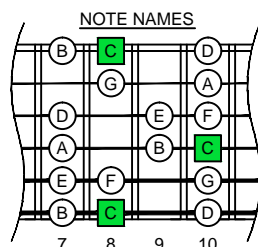

C
major scale

CAGED
octaves
(box shapes)

C major scale SEMITONOMETER

BOX SHAPE

www.cagedoctaves.com

Zon Brookes

6E4E1 - C major scale box shape

www.cagedoctaves.com/blogozon024.html

ENTIRE FINGERBOARD NOTE NAMES

ENTIRE FINGERBOARD INTERVALS