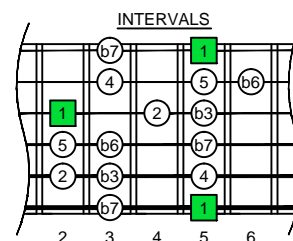

# A minor scale CAGED octaves (box shapes)

## A minor scale SEMITONOMETER

www.cagedoctaves.com

Zon Brookes

6Gm3Gm1 shape - A natural minor scale box shape

Musical notation for the A natural minor scale. The top staff shows the scale in treble clef, 2/4 time, with a tempo marking of 16/8. The bottom staff is a TAB line with fret numbers: 5, 2, 5, 3-5, 2-3-5, 2-3-5, 2-4-5, 3-5-6, 3-5, 5-3, 6-5-3, 5-4-2, 5-3-2, 5-3, 5.