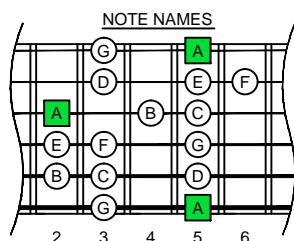

# A minor scale CAGED octaves (box shapes)

## A minor scale SEMITONOMETER

www.cagedoctaves.com

Zon Brookes

6Gm3Gm1 shape - A natural minor scale box shape

Musical notation for the A natural minor scale. The top staff shows the scale in treble clef, 2/4 time, with a tempo marking of 16/8. The bottom staff is a TAB line with fret numbers: 5, 2, 5, 3-5, 2-3-5, 2-3-5, 2-4-5, 3-5-6, 3-5, 5-3, 6-5-3, 5-4-2, 5-3-2, 5-3, 5.