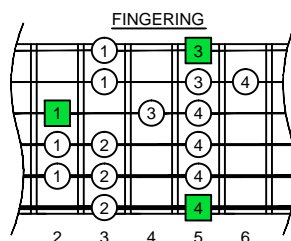

# A minor scale CAGED octaves (box shapes)

## A minor scale SEMITONOMETER

www.cagedoctaves.com

Zon Brookes

6Gm3Gm1 shape - A natural minor scale box shape

Musical notation for the A natural minor scale. The top staff shows the scale in treble clef, 2/4 time, with a tempo marking of 16/8. The bottom staff is a TAB line with fret numbers: 5, 2, 5, 3-5, 2-3-5, 2-3-5, 2-4-5, 3-5-6, 3-5, 5-3, 6-5-3, 5-4-2, 5-3-2, 5-3, 5.