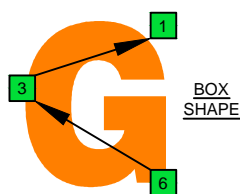

# A minor scale CAGED octaves (box shapes)

## A minor scale SEMITONOMETER

www.cagedoctaves.com

Zon Brookes

6Gm3Gm1 shape - A natural minor scale box shape

Musical notation for the A natural minor scale. The top staff shows the scale in treble clef, 2/4 time, with a tempo marking of 16/8. The bottom staff is a TAB line with fret numbers: 5, 2, 5, 3-5, 2-3-5, 2-3-5, 2-4-5, 3-5-6, 3-5, 5-3, 6-5-3, 5-4-2, 5-3-2, 5-3, 5.