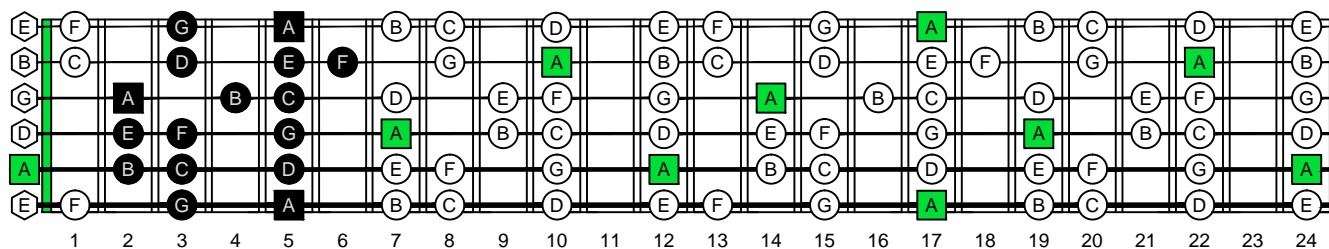

ENTIRE FINGERBOARD NOTE NAMES