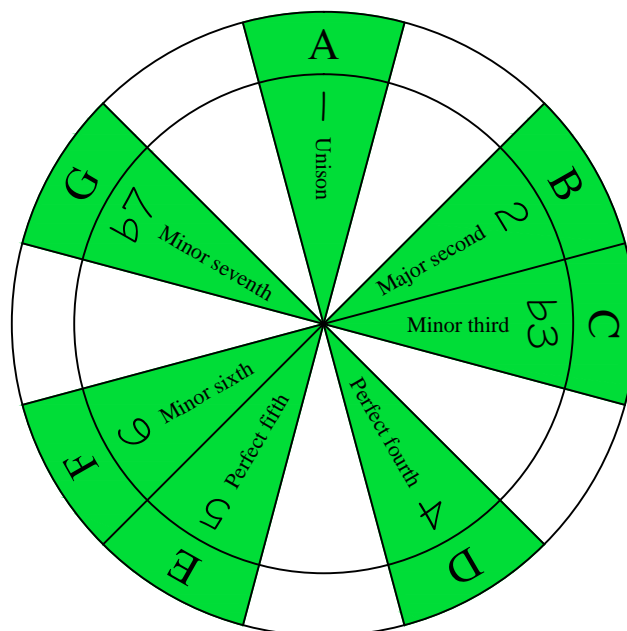

# A minor scale CAGED octaves (box shapes)

## A minor scale SEMITONOMETER

www.cagedoctaves.com

Zon Brookes

6Gm3Gm1 shape - A natural minor scale box shape

Musical notation for the A natural minor scale. The top staff shows the scale in treble clef, 2/4 time, with a tempo marking of 16/8. The bottom staff is a TAB line with fret numbers: 5, 2, 5, 3-5, 2-3-5, 2-3-5, 2-4-5, 3-5-6, 3-5, 5-3, 6-5-3, 5-4-2, 5-3-2, 5-3, 5.

### ENTIRE FINGERBOARD INTERVALS