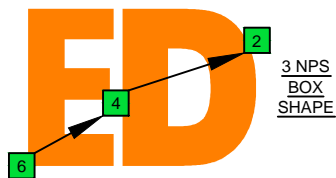

A blues scale

CAGED octaves (box shapes)

1

NOTE NAMES

FINGERING

INTERVALS

www.cagedoctaves.com

Zon Brookes

6Em4Dm2 with the 1st as starting note - A blues scale (3 notes per string)

TAB

10 7 5 | 5-8-10 | 6-7-10 | 7-10-12 | 8-9-12 | 10-13-15 | 11-12-15 | 15-12-11 | 15-13-10 | 12-9-8 | 12-10-7 | 10-7-6 | 10-8-5 | 10