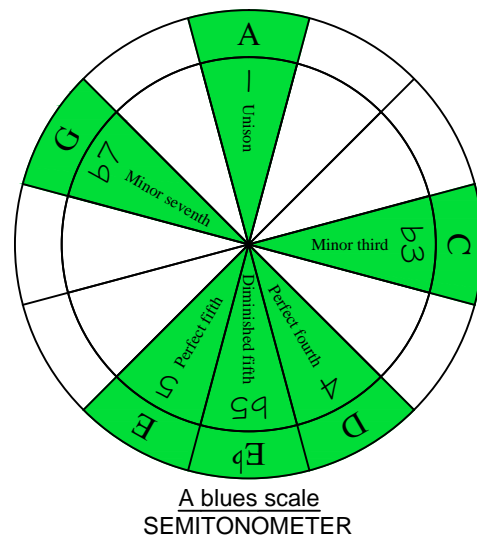

A blues scale

CAGED octaves (box shapes)

1

NOTE NAMES

FINGERING

INTERVALS

www.cagedoctaves.com

Zon Brookes

6Em4Dm2 with the 1st as starting note - A blues scale (3 notes per string)

TAB

10 7 5 | 5-8-10 | 6-7-10 | 7-10-12 | 8-9-12 | 10-13-15 | 11-12-15 | 15-12-11 | 15-13-10 | 12-9-8 | 12-10-7 | 10-7-6 | 10-8-5 | 10