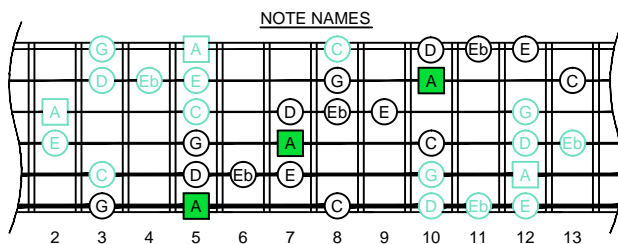

A

blues scale

AGEDC

octaves
(box shapes)

b7

A blues scale
SEMITONOMETER

www.cagedoctaves.com/blogozon027.html

www.cagedoctaves.com

Zon Brookes

6Em4Dm2 with the 1st as starting note - A blues scale (3 notes per string)

Standard tuning

ENTIRE FINGERBOARD NOTE NAMES

ENTIRE FINGERBOARD INTERVALS