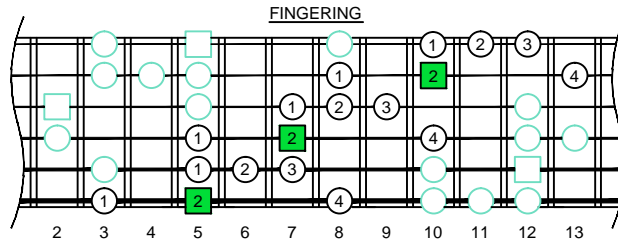

A

blues scale

AGEDC

octaves
(box shapes)

b7

A blues scale
SEMITONOMETER

www.cagedoctaves.com/blogozon027.html

www.cagedoctaves.com

Zon Brookes

6Em4Dm2 with the 1st as starting note - A blues scale (3 notes per string)

Standard tuning

ENTIRE FINGERBOARD NOTE NAMES

ENTIRE FINGERBOARD INTERVALS