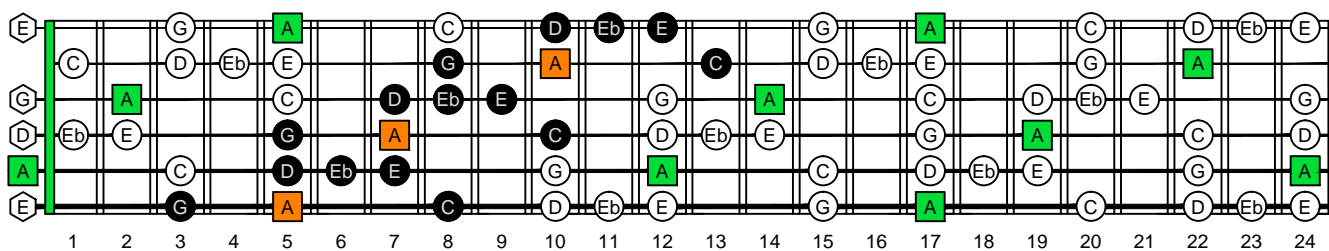

A

blues scale

AGEDC

octaves
(box shapes)

b7

A blues scale
SEMITONOMETER

www.cagedoctaves.com/blogozon027.html

www.cagedoctaves.com

Zon Brookes

6Em4Dm2 with the 1st as starting note - A blues scale (3 notes per string)

Standard tuning

ENTIRE FINGERBOARD NOTE NAMES

ENTIRE FINGERBOARD INTERVALS