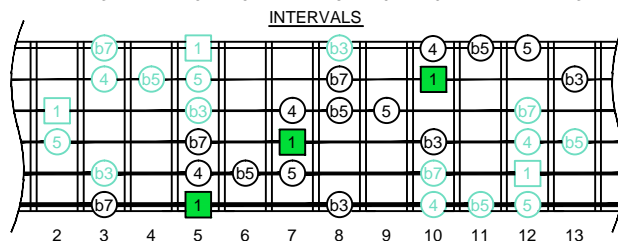

A

blues scale

AGEDC

octaves
(box shapes)

b7

A blues scale
SEMITONOMETER

www.cagedoctaves.com/blogozon027.html

www.cagedoctaves.com

Zon Brookes

6Em4Dm2 with the 1st as starting note - A blues scale (3 notes per string)

Standard tuning

ENTIRE FINGERBOARD NOTE NAMES

ENTIRE FINGERBOARD INTERVALS