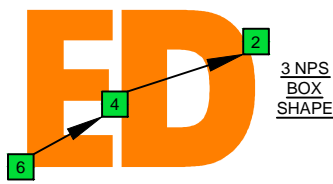

A

blues scale

AGEDC

octaves
(box shapes)

b7

A blues scale
SEMITONOMETER

www.cagedoctaves.com/blogozon027.html

www.cagedoctaves.com

Zon Brookes

6Em4Dm2 with the 1st as starting note - A blues scale (3 notes per string)

Standard tuning

ENTIRE FINGERBOARD NOTE NAMES

ENTIRE FINGERBOARD INTERVALS