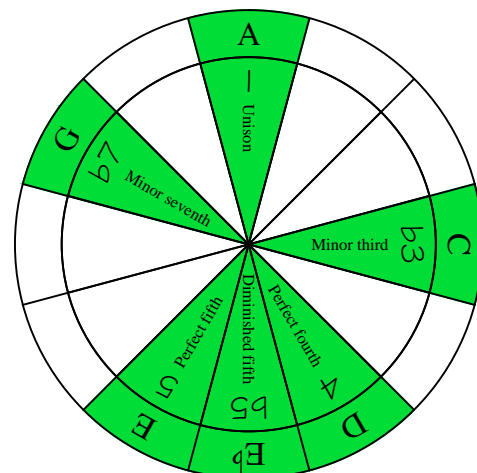

A

blues scale

AGEDC

octaves
(box shapes)

b7

A blues scale
SEMITONOMETER

www.cagedoctaves.com/blogozon027.html

www.cagedoctaves.com

Zon Brookes

6Em4Dm2 with the 1st as starting note - A blues scale (3 notes per string)

Standard tuning

ENTIRE FINGERBOARD NOTE NAMES

ENTIRE FINGERBOARD INTERVALS