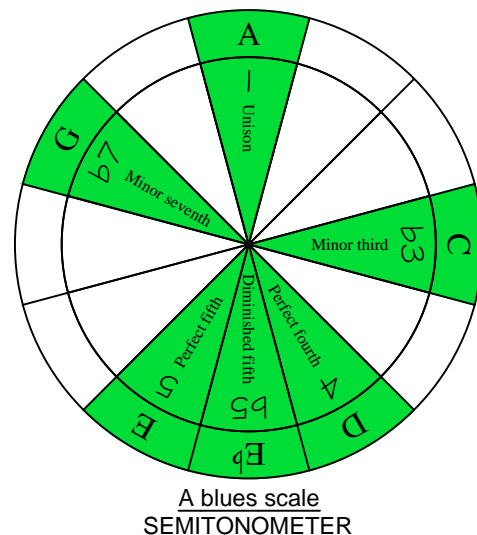

A blues scale

AGEDC octaves (box shapes)

b5

NOTE NAMES

FINGERING

INTERVALS

www.cagedoctaves.com/blogozon027.html

www.cagedoctaves.com

Zon Brookes

5Am3Gm1 with the b5th as starting note - A blues scale (3 notes per string)

Standard tuning

E 17 14 12

A 17 14 12

B 12 11 12 15 12 15 17 13 14 17 14 17 19 14 17 20 16 17 20 17 20 22 22 20 17 20 17 16 19 17 14 17 14 13 17 15 12 15 12 11 12