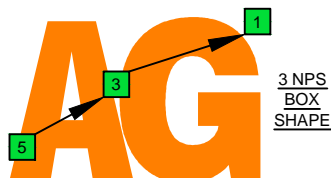

A blues scale

AGEDC octaves (box shapes)

b5

NOTE NAMES

FINGERING

INTERVALS

www.cagedoctaves.com/blogozon027.html

www.cagedoctaves.com

Zon Brookes

5Am3Gm1 with the b5th as starting note - A blues scale (3 notes per string)

Standard tuning

E 17 14 12

A 17 14 12

B 12 11 12 15 12 15 17 13 14 17 14 17 19 14 17 20 16 17 20 17 20 22 22 20 17 20 17 16 19 17 14 17 14 13 17 15 12 15 12 11 12