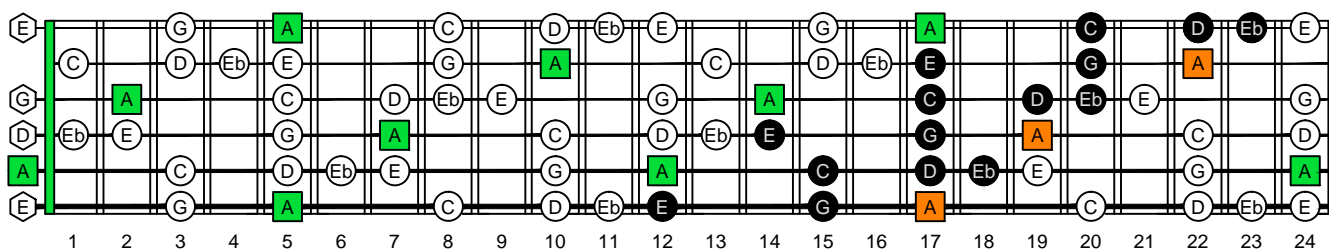

5

A
blues scale
AGEDC
octaves
(box shapes)

www.cagedoctaves.com/blogozon027.html

www.cagedoctaves.com

Zon Brookes

6Em4Em1 at 12 with the 5th as starting note - A blues scale (3 notes per string)

Standard tuning

ENTIRE FINGERBOARD NOTE NAMES

ENTIRE FINGERBOARD INTERVALS