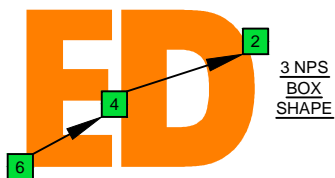

5

A
blues scale
AGEDC
octaves
(box shapes)

www.cagedoctaves.com/blogozon027.html

www.cagedoctaves.com

Zon Brookes

6Em4Em1 at 12 with the 5th as starting note - A blues scale (3 notes per string)

Standard tuning

ENTIRE FINGERBOARD NOTE NAMES

ENTIRE FINGERBOARD INTERVALS