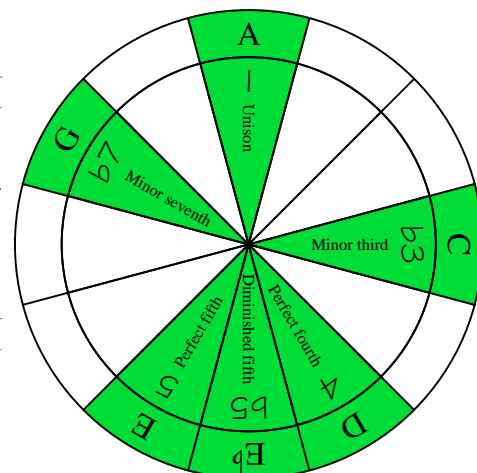

5

A
blues scale
AGEDC
octaves
(box shapes)

www.cagedoctaves.com/blogozon027.html

www.cagedoctaves.com

Zon Brookes

6Em4Em1 at 12 with the 5th as starting note - A blues scale (3 notes per string)

Standard tuning

ENTIRE FINGERBOARD NOTE NAMES

ENTIRE FINGERBOARD INTERVALS