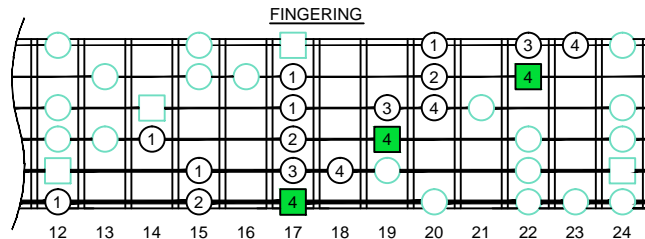

5

A
blues scale
AGEDC
octaves
(box shapes)

www.cagedoctaves.com/blogozon027.html

www.cagedoctaves.com

Zon Brookes

6Em4Em1 at 12 with the 5th as starting note - A blues scale (3 notes per string)

Standard tuning

ENTIRE FINGERBOARD NOTE NAMES

ENTIRE FINGERBOARD INTERVALS