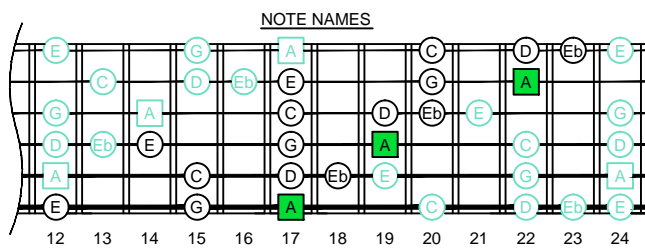

5

A
blues scale
AGEDC
octaves
(box shapes)

www.cagedoctaves.com/blogozon027.html

www.cagedoctaves.com

Zon Brookes

6Em4Em1 at 12 with the 5th as starting note - A blues scale (3 notes per string)

Standard tuning

ENTIRE FINGERBOARD NOTE NAMES

ENTIRE FINGERBOARD INTERVALS