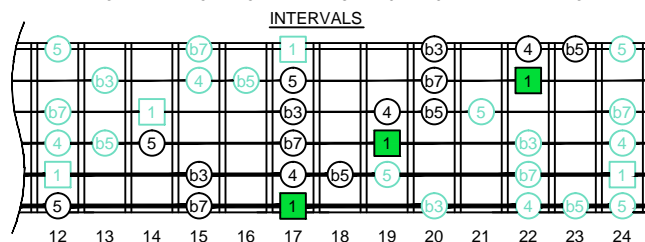

5

A
blues scale
AGEDC
octaves
(box shapes)

www.cagedoctaves.com/blogozon027.html

www.cagedoctaves.com

Zon Brookes

6Em4Em1 at 12 with the 5th as starting note - A blues scale (3 notes per string)

Standard tuning

ENTIRE FINGERBOARD NOTE NAMES

ENTIRE FINGERBOARD INTERVALS