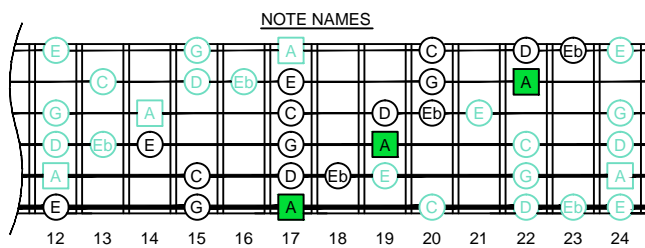

# A blues scale

## CAGED octaves

(box shapes)

A blues scale  
SEMITONOMETER

www.cagedoctaves.com

Zon Brookes

6Em4Em1 at 12 with the 5th as starting note - A blues scale (3 notes per string)

TAB

22	18	17-19-20	17-20-22	20-22-23	23-22-20	22-20-17	20-19-17	19-17-14	18-17-15	17-15-12	22
19		15-17-18	14-17-19								19
17		12-15-17									17