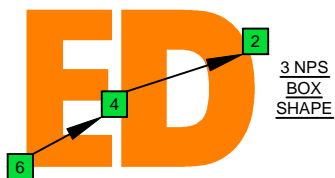

5

A blues scale

CAGED octaves

(box shapes)

www.cagedoctaves.com

Zon Brookes

6Em4Em1 at 12 with the 5th as starting note - A blues scale (3 notes per string)

TAB

22	18	17-19-20	17-20-22	20-22-23	23-22-20	22-20-17	20-19-17	19-17-14	18-17-15	17-15-12	22
19		15-17-18	14-17-19								19
17		12-15-17									17