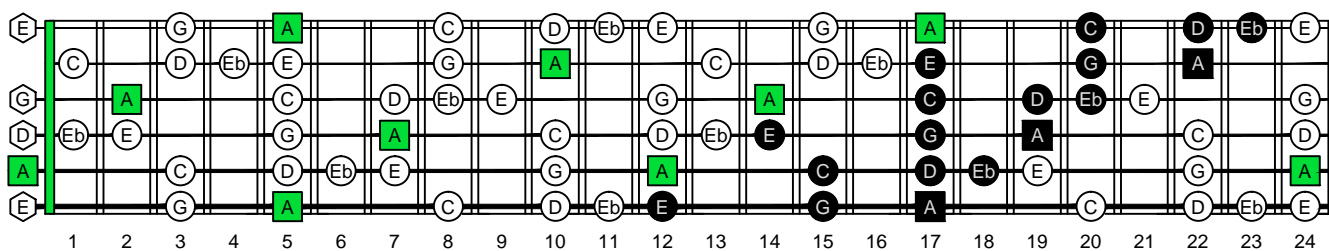

# A blues scale

## CAGED octaves

(box shapes)

A blues scale  
SEMITONOMETER

www.cagedoctaves.com

Zon Brookes

6Em4Em1 at 12 with the 5th as starting note - A blues scale (3 notes per string)

TAB

22	18	17-19-20	17-20-22	20-22-23	23-22-20	22-20-17	20-19-17	19-17-14	18-17-15	17-15-12	22
19		15-17-18	14-17-19								19
17		12-15-17									17

ENTIRE FINGERBOARD NOTE NAMES

ENTIRE FINGERBOARD INTERVALS