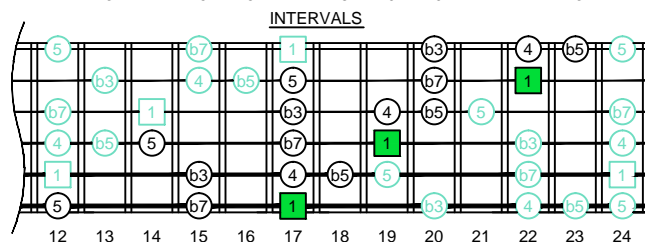

# A blues scale

## CAGED octaves

(box shapes)

A blues scale  
SEMITONOMETER

www.cagedoctaves.com

Zon Brookes

6Em4Em1 at 12 with the 5th as starting note - A blues scale (3 notes per string)

TAB

22	18	17-19-20	17-20-22	20-22-23	23-22-20	22-20-17	20-19-17	19-17-14	18-17-15	17-15-12	22
19		15-17-18	14-17-19								19
17		12-15-17									17