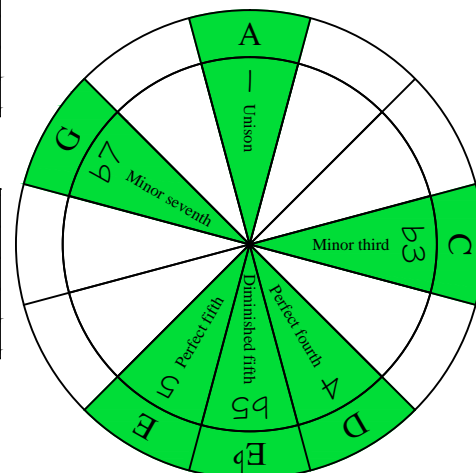

# A blues scale

## CAGED octaves

(box shapes)

A blues scale  
SEMITONOMETER

www.cagedoctaves.com

Zon Brookes

6Em4Em1 at 12 with the 5th as starting note - A blues scale (3 notes per string)

TAB

22	18	17-19-20	17-20-22	20-22-23	23-22-20	22-20-17	20-19-17	19-17-14	18-17-15	17-15-12	22
19		15-17-18	14-17-19								19
17		12-15-17									17