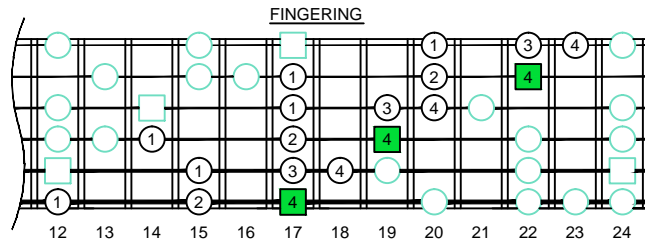

# A blues scale

## CAGED octaves

(box shapes)

A blues scale  
SEMITONOMETER

www.cagedoctaves.com

Zon Brookes

6Em4Em1 at 12 with the 5th as starting note - A blues scale (3 notes per string)

TAB

22	18	17-19-20	17-20-22	20-22-23	23-22-20	22-20-17	20-19-17	19-17-14	18-17-15	17-15-12	22
19		15-17-18	14-17-19								19
17		12-15-17									17