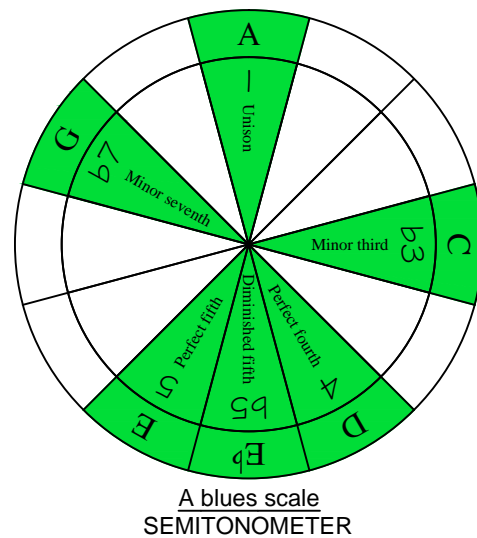

A blues scale

CAGED octaves (box shapes)

b5

NOTE NAMES

FINGERING

INTERVALS

www.cagedoctaves.com

Zon Brookes

5Am3Gm1 with the b5th as starting note - A blues scale (3 notes per string)

TAB

| | | | |
|----|----------|----------|----------|
| 17 | 17-20-22 | 22-20-17 | 17 |
| 14 | 16-17-20 | 20-17-16 | 14 |
| 12 | 14-17-19 | 19-17-14 | 12 |
| | 11-12-15 | 12-15-17 | 13-14-17 |
| | | | 17-14-13 |
| | | | 17-15-12 |
| | | | 15-12-11 |