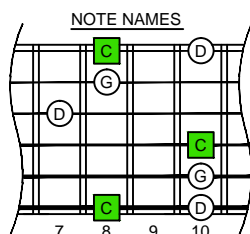

Csus² arpeggio

CAGED octaves (box shapes)

Csus2 arpeggio SEMITONOMETER

www.cagedoctaves.com

Zon Brookes

6E4E1 - Csus2 arpeggio box shape

www.cagedoctaves.com/blogozon030.html

Musical notation for the Csus2 arpeggio. The top staff shows the melody in 2/4 time, and the bottom staff shows the guitar tablature. The tablature includes fret numbers and string numbers (8, 10, 8).