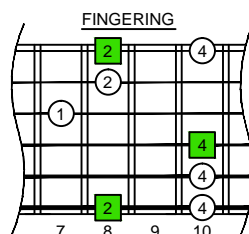

Csus² arpeggio

CAGED octaves (box shapes)

Csus2 arpeggio SEMITONOMETER

www.cagedoctaves.com

Zon Brookes

6E4E1 - Csus2 arpeggio box shape

www.cagedoctaves.com/blogozon030.html

Musical notation for the Csus2 arpeggio. The top staff shows the melody in 2/4 time, and the bottom staff shows the guitar tablature. The tablature includes fret numbers and string numbers (8, 10, 8).