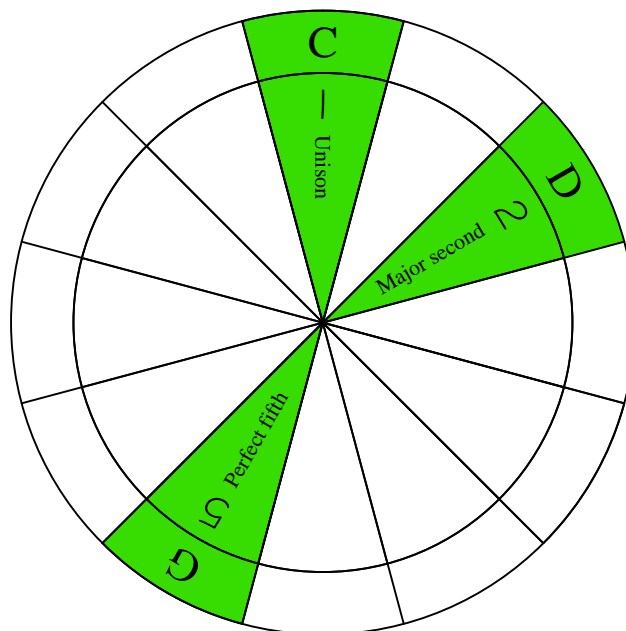

Csus² arpeggio

CAGED octaves (box shapes)

Csus2 arpeggio SEMITONOMETER

www.cagedoctaves.com

Zon Brookes

6E4E1 - Csus2 arpeggio box shape

www.cagedoctaves.com/blogozon030.html

Musical notation for the Csus2 arpeggio. The top staff shows the melody in 2/4 time, and the bottom staff shows the guitar tablature. The tablature includes fret numbers and string numbers (8, 10, 8).