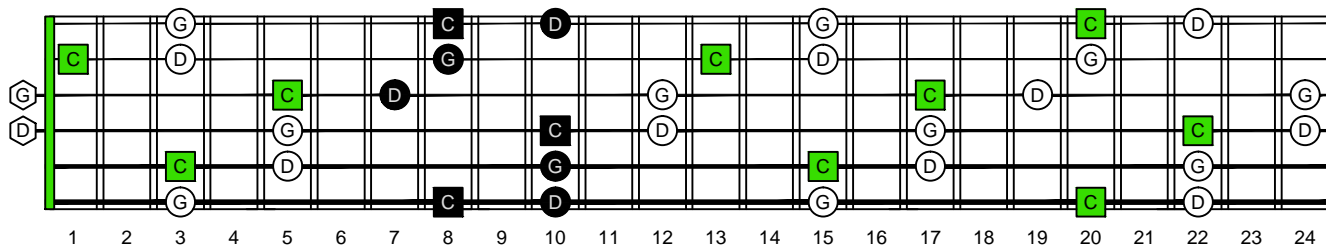

www.cagedoctaves.com

Zon Brookes

6E4E1 - Csus2 arpeggio box shape

www.cagedoctaves.com/blogozon030.html

Musical notation for the Csus2 arpeggio. The top staff shows the melody in 2/4 time, and the bottom staff shows the guitar tablature. The tablature includes fret numbers and string numbers (8, 10, 8).

ENTIRE FINGERBOARD NOTE NAMES FOR Csus2 ARPEGGIO