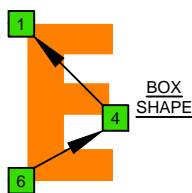

Csus² arpeggio

CAGED octaves (box shapes)

Csus2 arpeggio SEMITONOMETER

www.cagedoctaves.com

Zon Brookes

6E4E1 - Csus2 arpeggio box shape

www.cagedoctaves.com/blogozon030.html

Musical notation for the Csus2 arpeggio. The top staff shows the melody in 2/4 time, and the bottom staff shows the guitar tablature. The tablature includes fret numbers and string numbers (8, 10, 8).