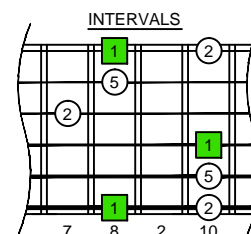

Csus² arpeggio

CAGED octaves (box shapes)

Csus2 arpeggio SEMITONOMETER

www.cagedoctaves.com

Zon Brookes

6E4E1 - Csus2 arpeggio box shape

www.cagedoctaves.com/blogozon030.html

Musical notation for the Csus2 arpeggio. The top staff shows the melody in 2/4 time, and the bottom staff shows the guitar tablature. The tablature includes fret numbers and string numbers (8, 10, 8).