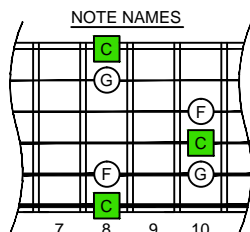

Csus4 arpeggio

CAGED octaves (box shapes)

Csus4 arpeggio SEMITONOMETER

BOX SHAPE

NOTE NAMES

FINGERING

INTERVALS

www.cagedoctaves.com

Zon Brookes

6E4E1 - Csus4 arpeggio box shape

www.cagedoctaves.com/blogozon030.html

Musical notation for Csus4 arpeggio. The first staff is in 2/4 time, and the second staff is in 3/4 time. Below the notation is a TAB section with fret numbers: 8, 10, 8, 8, 8, 10, 10, 10, 8, 8, 8.