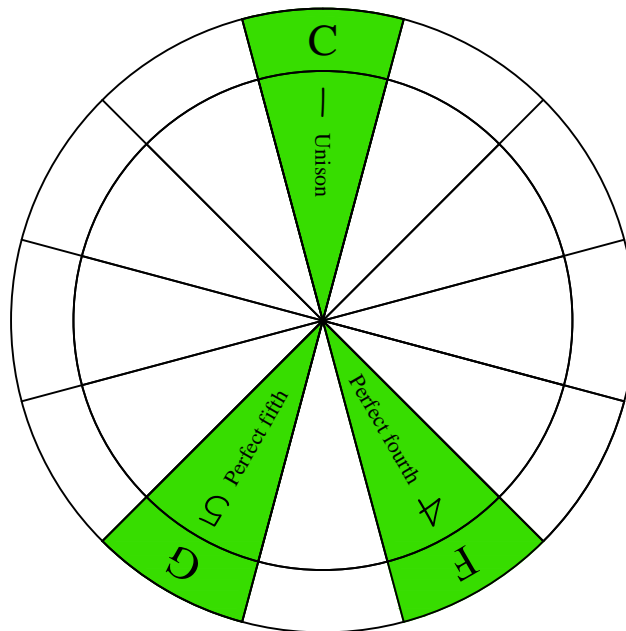

Csus4 arpeggio

CAGED octaves (box shapes)

Csus4 arpeggio SEMITONOMETER

BOX SHAPE

NOTE NAMES

FINGERING

INTERVALS

www.cagedoctaves.com

Zon Brookes

6E4E1 - Csus4 arpeggio box shape

www.cagedoctaves.com/blogozon030.html

Musical notation for Csus4 arpeggio. The first staff is in 2/4 time, and the second staff is in 3/4 time. Below the notation is a TAB section with fret numbers: 8, 10, 8, 8, 8, 10, 10, 10, 8, 8, 8.