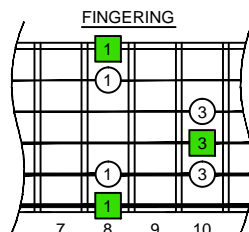

Csus4 arpeggio

CAGED octaves (box shapes)

Csus4 arpeggio SEMITONOMETER

BOX SHAPE

NOTE NAMES

FINGERING

INTERVALS

www.cagedoctaves.com

Zon Brookes

6E4E1 - Csus4 arpeggio box shape

www.cagedoctaves.com/blogozon030.html

Musical notation for Csus4 arpeggio. The first staff is in 2/4 time, and the second staff is in 3/4 time. Below the notation is a TAB section with fret numbers: 8, 10, 8, 8, 8, 10, 10, 10, 8, 8, 8.