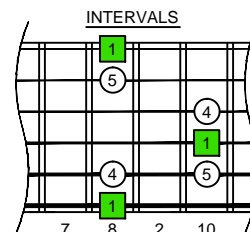

Csus4 arpeggio

CAGED octaves (box shapes)

Csus4 arpeggio SEMITONOMETER

BOX SHAPE

NOTE NAMES

FINGERING

INTERVALS

www.cagedoctaves.com

Zon Brookes

6E4E1 - Csus4 arpeggio box shape

www.cagedoctaves.com/blogozon030.html

Musical notation for Csus4 arpeggio. The first staff is in 2/4 time, and the second staff is in 3/4 time. Below the notation is a TAB section with fret numbers: 8, 10, 8, 8, 8, 10, 10, 10, 8, 8, 8.