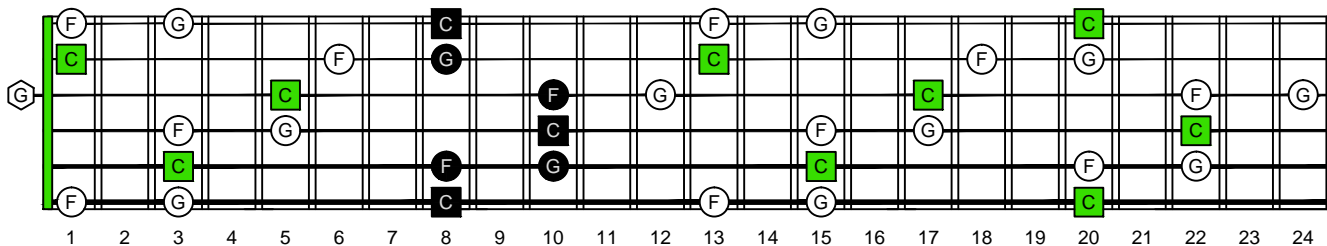

www.cagedoctaves.com

Zon Brookes

6E4E1 - Csus4 arpeggio box shape

www.cagedoctaves.com/blogozon030.html

Musical notation for Csus4 arpeggio. The first staff is in 2/4 time, and the second staff is in 3/4 time. Below the notation is a TAB section with fret numbers: 8, 10, 8, 8, 8, 10, 10, 10, 8, 8, 8.

ENTIRE FINGERBOARD NOTE NAMES FOR Csus4 ARPEGGIO