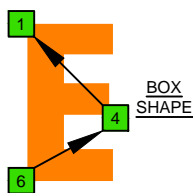

Csus4 arpeggio

CAGED octaves (box shapes)

Csus4 arpeggio SEMITONOMETER

BOX SHAPE

NOTE NAMES

FINGERING

INTERVALS

www.cagedoctaves.com

Zon Brookes

6E4E1 - Csus4 arpeggio box shape

www.cagedoctaves.com/blogozon030.html

Musical notation for Csus4 arpeggio. The first staff is in 2/4 time, and the second staff is in 3/4 time. Below the notation is a TAB section with fret numbers: 8, 10, 8, 8, 8, 10, 10, 10, 8, 8, 8.