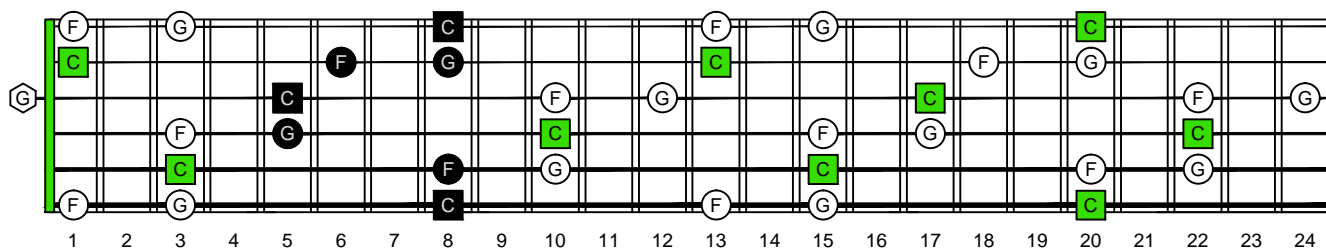

www.cagedoctaves.com

Zon Brookes

6G3G1 - Csus4 arpeggio box shape

www.cagedoctaves.com/blogozon030.html

Musical notation for the Csus4 arpeggio box shape. It includes a treble clef staff with a 2/4 time signature, a guitar TAB staff with fret numbers (8, 5, 8, 6, 8, 8, 8, 8, 6, 5, 5, 8, 8), and a bass clef staff with fret numbers (8, 8, 8, 5, 5, 8, 8, 8, 8, 5, 5, 8, 8).

ENTIRE FINGERBOARD NOTE NAMES FOR Csus4 ARPEGGIO