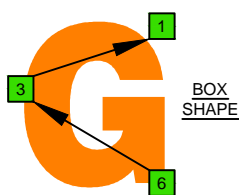

Csus4 arpeggio

CAGED octaves (box shapes)

Csus4 arpeggio SEMITONOMETER

BOX SHAPE

NOTE NAMES

FINGERING

INTERVALS

www.cagedoctaves.com

Zon Brookes

6G3G1 - Csus4 arpeggio box shape

www.cagedoctaves.com/blogozon030.html

Musical notation for the Csus4 arpeggio box shape. It includes a treble clef staff with a 2/4 time signature, a guitar TAB staff with fret numbers (8, 5, 8, 6, 8, 8, 8, 8, 6, 5, 5, 8, 8), and a bass clef staff with fret numbers (8, 8, 8, 5, 5, 8, 8, 8, 8, 5, 5, 8, 8).