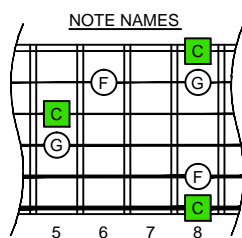

Csus4 arpeggio

CAGED octaves (box shapes)

Csus4 arpeggio SEMITONOMETER

BOX SHAPE

NOTE NAMES

FINGERING

INTERVALS

www.cagedoctaves.com

Zon Brookes

6G3G1 - Csus4 arpeggio box shape

www.cagedoctaves.com/blogozon030.html

Musical notation for the Csus4 arpeggio box shape. It includes a treble clef staff with a 2/4 time signature, a guitar TAB staff with fret numbers (8, 5, 8, 6, 8, 8, 8, 8, 6, 5, 5, 8, 8), and a bass clef staff with fret numbers (8, 8, 8, 5, 5, 8, 8, 8, 8, 5, 5, 8, 8).