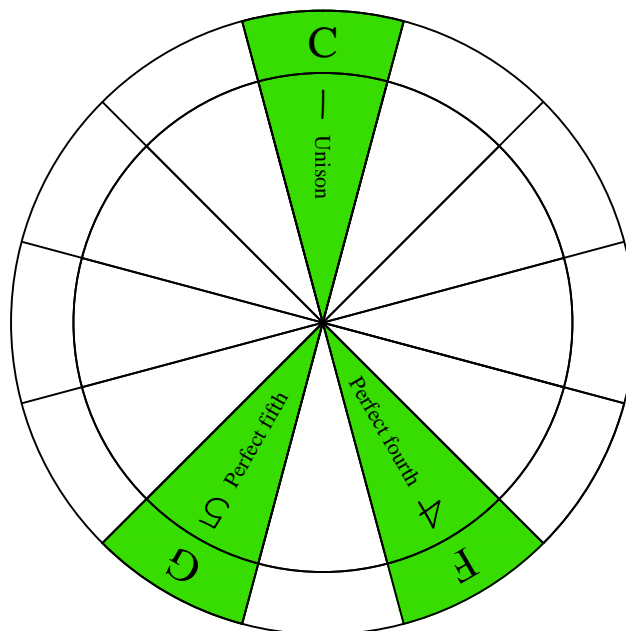

Csus4 arpeggio

CAGED octaves (box shapes)

Csus4 arpeggio SEMITONOMETER

BOX SHAPE

NOTE NAMES

FINGERING

INTERVALS

www.cagedoctaves.com

Zon Brookes

6G3G1 - Csus4 arpeggio box shape

www.cagedoctaves.com/blogozon030.html

Musical notation for the Csus4 arpeggio box shape. It includes a treble clef staff with a 2/4 time signature, a guitar TAB staff with fret numbers (8, 5, 8, 6, 8, 8, 8, 8, 6, 5, 5, 8, 8), and a bass clef staff with fret numbers (8, 8, 8, 5, 5, 8, 8, 8, 8, 5, 5, 8, 8).