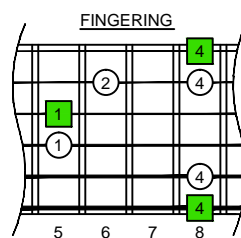

Csus4 arpeggio

CAGED octaves (box shapes)

Csus4 arpeggio SEMITONOMETER

BOX SHAPE

NOTE NAMES

FINGERING

INTERVALS

www.cagedoctaves.com

Zon Brookes

6G3G1 - Csus4 arpeggio box shape

www.cagedoctaves.com/blogozon030.html

Musical notation for the Csus4 arpeggio box shape. It includes a treble clef staff with a 2/4 time signature, a guitar TAB staff with fret numbers (8, 5, 8, 6, 8, 8, 8, 8, 6, 5, 5, 8, 8), and a bass clef staff with fret numbers (8, 8, 8, 5, 5, 8, 8, 8, 8, 5, 5, 8, 8).