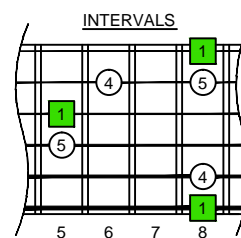

Csus4 arpeggio

CAGED octaves (box shapes)

Csus4 arpeggio SEMITONOMETER

BOX SHAPE

NOTE NAMES

FINGERING

INTERVALS

www.cagedoctaves.com

Zon Brookes

6G3G1 - Csus4 arpeggio box shape

www.cagedoctaves.com/blogozon030.html

Musical notation for the Csus4 arpeggio box shape. It includes a treble clef staff with a 2/4 time signature, a guitar TAB staff with fret numbers (8, 5, 8, 6, 8, 8, 8, 8, 6, 5, 5, 8, 8), and a bass clef staff with fret numbers (8, 8, 8, 5, 5, 8, 8, 8, 8, 5, 5, 8, 8).