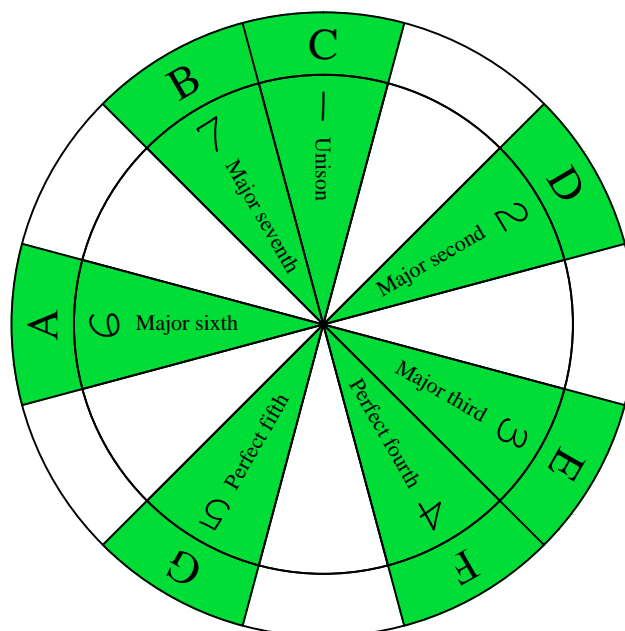

**C**  
**major scale**  
**CAGED**  
**octaves**  
**(box shapes)**

**C major scale**  
**SEMITONOMETER**

[www.cagedoctaves.com](http://www.cagedoctaves.com)

Zon Brookes

4G1 - C major scale box shape

[www.cagedoctaves.com/blogozon034.html](http://www.cagedoctaves.com/blogozon034.html)

**ENTIRE FINGERBOARD NOTE NAMES**

**ENTIRE FINGERBOARD INTERVALS**