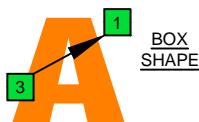

A minor scale CAGED octaves (box shapes)

A minor scale
SEMITONOMETER

www.cagedoctaves.com

Zon Brookes

3Am1 - A minor scale box shape

www.cagedoctaves.com/blogozon036.html

Musical notation for the A minor scale box shape. The top staff shows the scale in bass clef, 2/4 time, with a key signature of one flat. The bottom staff shows the corresponding fretboard diagram with fingerings: 0, 2, 3, 2, 0, 1, 3, 2, 0, 3, 2, 0, 3, 1, 0, 0.