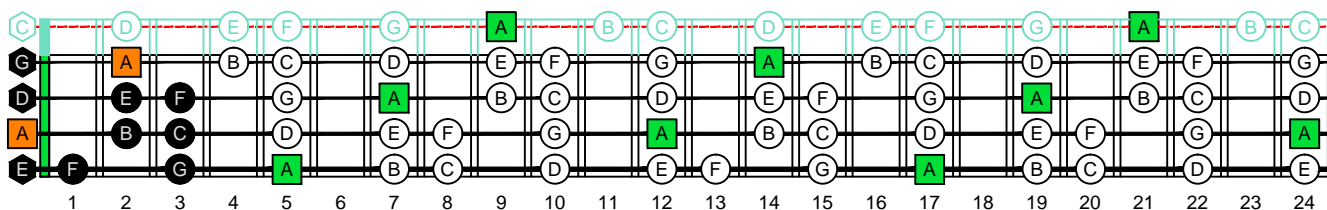

A minor scale CAGED octaves (box shapes)

A minor scale
SEMITONOMETER

www.cagedoctaves.com

Zon Brookes

3Am1 - A minor scale box shape

www.cagedoctaves.com/blogozon036.html

Musical notation for the A minor scale box shape. The top staff shows the scale in bass clef, 2/4 time, with a key signature of one flat. The bottom staff shows the corresponding fretboard diagram with fingerings: 0, 2, 3, 2, 0, 1, 3, 2, 0, 3, 2, 0, 3, 1, 0, 0.

ENTIRE FINGERBOARD NOTE NAMES

ENTIRE FINGERBOARD INTERVALS