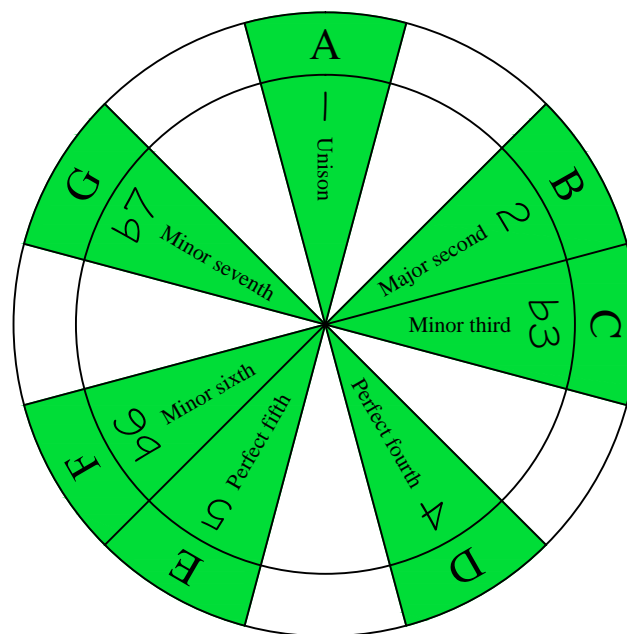

A minor scale CAGED octaves (box shapes)

A minor scale
SEMITONOMETER

www.cagedoctaves.com

Zon Brookes

3Am1 - A minor scale box shape

www.cagedoctaves.com/blogozon036.html

Musical notation for the A minor scale box shape. The top staff shows the scale in bass clef, 2/4 time, with a key signature of one flat. The bottom staff shows the corresponding fretboard diagram with fingerings: 0, 2, 3, 2, 0, 1, 3, 2, 0, 3, 2, 0, 3, 1, 0, 0.

ENTIRE FINGERBOARD NOTE NAMES

ENTIRE FINGERBOARD INTERVALS