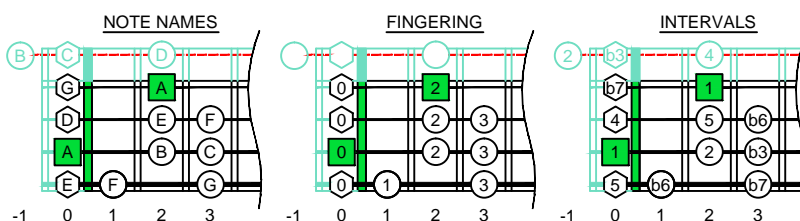

A minor scale CAGED octaves (box shapes)

A minor scale
SEMITONOMETER

www.cagedoctaves.com

Zon Brookes

3Am1 - A minor scale box shape

www.cagedoctaves.com/blogozon036.html

Musical notation for the A minor scale box shape. The top staff shows the scale in bass clef, 2/4 time, with a key signature of one flat. The bottom staff shows the corresponding fretboard diagram with fingerings: 0, 2, 3, 2, 0, 1, 3, 2, 0, 3, 2, 0, 3, 1, 0, 0.

ENTIRE FINGERBOARD NOTE NAMES

ENTIRE FINGERBOARD INTERVALS