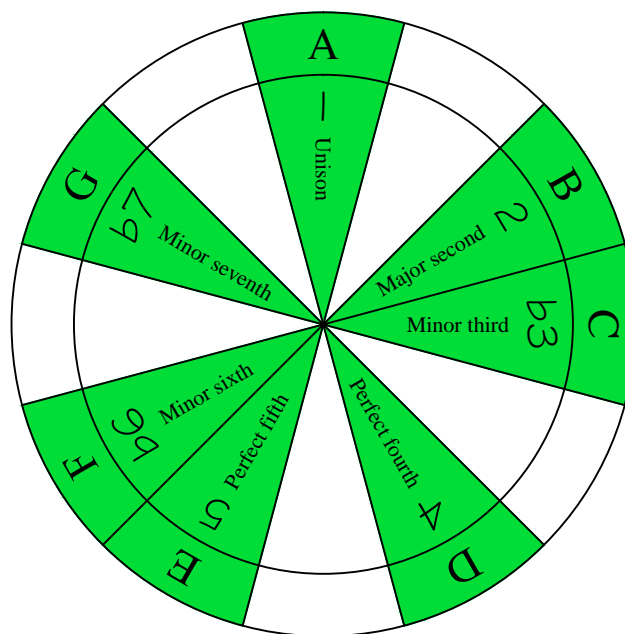

A minor scale

CAGED octaves

(box shapes)

A minor scale
SEMITONOMETER

BOX SHAPE

NOTE NAMES

FINGERING

INTERVALS

www.cagedoctaves.com

Zon Brookes

4Em2 - A minor scale box shape

www.cagedoctaves.com/blogozon036.html

Musical notation for the A minor scale box shape. The top staff shows the scale in bass clef, 2/4 time, with a key signature of one flat. The bottom staff shows the corresponding fingering for each note.

ENTIRE FINGERBOARD NOTE NAMES

Diagram of the entire guitar fingerboard showing note names for the A minor scale. The notes are highlighted in green and orange across the fretboard.

ENTIRE FINGERBOARD INTERVALS

Diagram of the entire guitar fingerboard showing intervals for the A minor scale. The intervals are highlighted in green and orange across the fretboard.