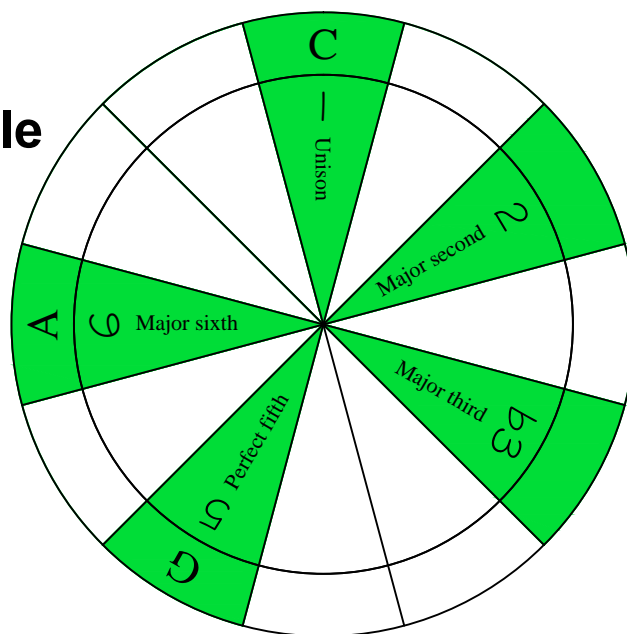

# C pentatonic major scale

**CAGED**  
octaves  
(box shapes)

C pentatonic major scale  
SEMITONOMETER

www.cagedoctaves.com

Zon Brookes

2D\* - C pentatonic major scale box shape

[www.cagedoctaves.com/blogozon038.html](http://www.cagedoctaves.com/blogozon038.html)

Musical notation for the C pentatonic major scale in bass clef, 2/4 time. The scale is shown in a single line with a TAB below. The TAB shows fret numbers: 10, 10 12, 10 12, 9 12, 12 9, 12 10, 12 10, 12 10, 10.