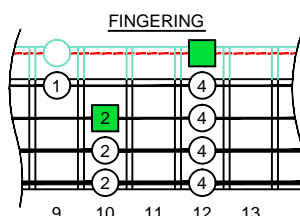

# C pentatonic major scale

**CAGED**  
octaves  
(box shapes)

C pentatonic major scale  
SEMITONOMETER

www.cagedoctaves.com

Zon Brookes

2D\* - C pentatonic major scale box shape

[www.cagedoctaves.com/blogozon038.html](http://www.cagedoctaves.com/blogozon038.html)

Musical notation for the C pentatonic major scale in bass clef, 2/4 time. The scale is shown in a single line with a TAB below. The TAB shows fret numbers: 10, 10 12, 10 12, 9 12, 12 9, 12 10, 12 10, 12 10, 10.