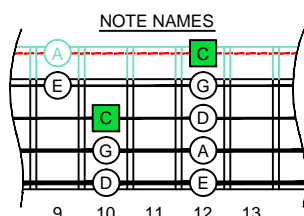

# C pentatonic major scale

**CAGED**  
octaves  
(box shapes)

C pentatonic major scale  
SEMITONOMETER

www.cagedoctaves.com

Zon Brookes

2D\* - C pentatonic major scale box shape

[www.cagedoctaves.com/blogozon038.html](http://www.cagedoctaves.com/blogozon038.html)

Musical notation for the C pentatonic major scale in bass clef, 2/4 time. The scale is shown in a single line with a TAB below. The TAB shows fret numbers: 10, 10 12, 10 12, 9 12, 12 9, 12 10, 12 10, 12 10, 10.