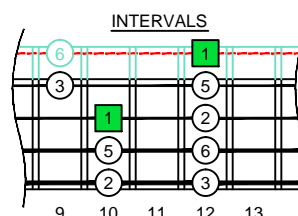

# C pentatonic major scale

**CAGED**  
octaves  
(box shapes)

C pentatonic major scale  
SEMITONOMETER

www.cagedoctaves.com

Zon Brookes

2D\* - C pentatonic major scale box shape

[www.cagedoctaves.com/blogozon038.html](http://www.cagedoctaves.com/blogozon038.html)

Musical notation for the C pentatonic major scale in bass clef, 2/4 time. The scale is shown in a single line with a TAB below. The TAB shows fret numbers: 10, 10 12, 10 12, 9 12, 12 9, 12 10, 12 10, 12 10, 10.