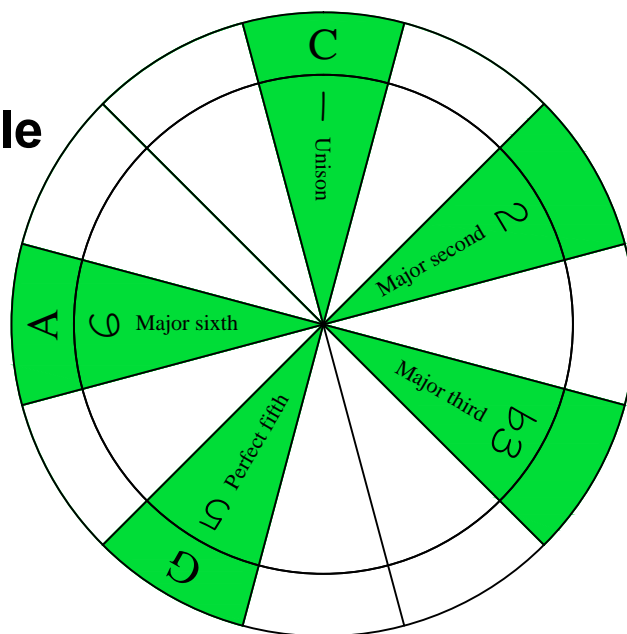

C pentatonic major scale

CAGED
octaves
(box shapes)

C pentatonic major scale
SEMITONOMETER

www.cagedoctaves.com

Zon Brookes

3A1 - C pentatonic major scale box shape

www.cagedoctaves.com/blogozon038.html

Musical notation for the C pentatonic major scale box shape in bass clef. It shows the scale in 2/4 and 4/4 time signatures. The notes are C, D, E, G, A, C. Below the staff is a tablature with fret numbers: 5, 3, 3, 5, 3, 5, 2, 5, 2, 5, 5, 2, 5, 2, 5, 3, 5, 3, 5, 3.