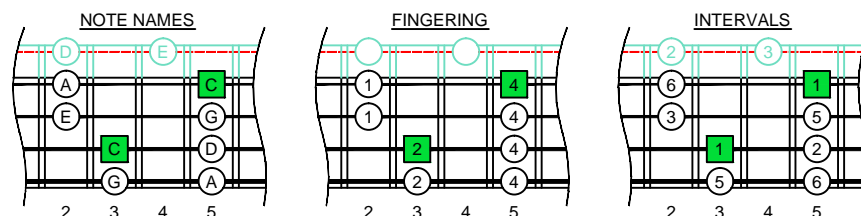

C pentatonic major scale

CAGED
octaves
(box shapes)

C pentatonic major scale
SEMITONOMETER

www.cagedoctaves.com

Zon Brookes

3A1 - C pentatonic major scale box shape

www.cagedoctaves.com/blogozon038.html

Musical notation for the C pentatonic major scale box shape in bass clef. It shows the scale in 2/4 and 4/4 time signatures. The notes are C, D, E, G, A, C. Below the staff is a tablature with fret numbers: 5, 3, 3, 5, 3, 5, 2, 5, 2, 5, 5, 2, 5, 2, 5, 3, 5, 3, 5, 3.