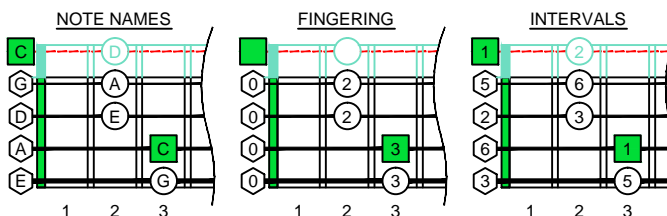

# C pentatonic major scale

**CAGED**  
octaves  
(box shapes)

C pentatonic major scale  
SEMITONOMETER

BOX  
SHAPE

www.cagedoctaves.com

Zon Brookes

3C\* - C pentatonic major scale box shape

[www.cagedoctaves.com/blogozon038.html](http://www.cagedoctaves.com/blogozon038.html)

Musical notation for the C pentatonic major scale box shape in bass clef. The scale is shown in 2/4, 4/4, and 3/4 time signatures. Below the staff is a fretboard diagram with fingerings: 3, 0-3, 0-3, 0-2, 0-2, 2-0, 2-0, 3-0, 3-0, 3.