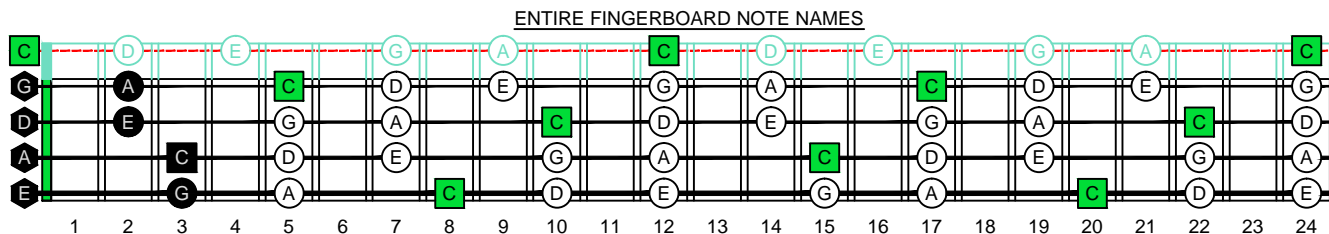

# C pentatonic major scale

**CAGED**  
octaves  
(box shapes)

C pentatonic major scale  
SEMITONOMETER

BOX  
SHAPE

www.cagedoctaves.com

Zon Brookes

3C\* - C pentatonic major scale box shape

[www.cagedoctaves.com/blogozon038.html](http://www.cagedoctaves.com/blogozon038.html)

Musical notation for the C pentatonic major scale box shape in bass clef. The scale is shown in 2/4, 4/4, and 3/4 time signatures. Below the staff is a fretboard diagram with fingerings: 3, 0-3, 0-3, 0-2, 0-2, 2-0, 2-0, 3-0, 3-0, 3.

ENTIRE FINGERBOARD NOTE NAMES

ENTIRE FINGERBOARD INTERVALS