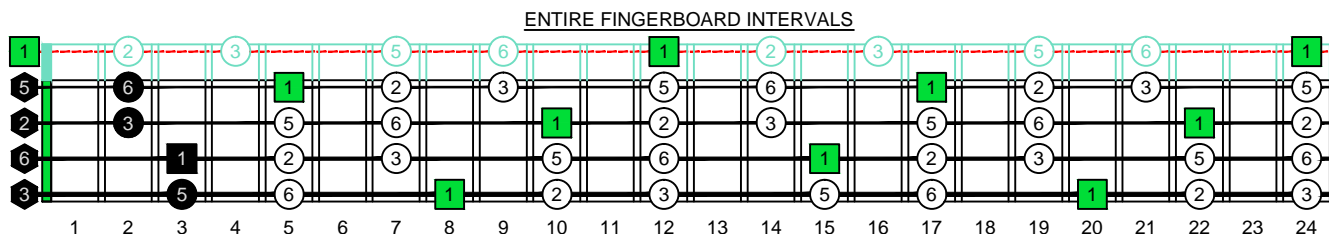

# C pentatonic major scale

**CAGED**  
octaves  
(box shapes)

C pentatonic major scale  
SEMITONOMETER

BOX  
SHAPE

www.cagedoctaves.com

Zon Brookes

3C\* - C pentatonic major scale box shape

[www.cagedoctaves.com/blogozon038.html](http://www.cagedoctaves.com/blogozon038.html)

Musical notation for the C pentatonic major scale box shape in bass clef. The scale is shown in 2/4, 4/4, and 3/4 time signatures. Below the staff is a fretboard diagram with fingerings: 3, 0-3, 0-3, 0-2, 0-2, 2-0, 2-0, 3-0, 3-0, 3.

ENTIRE FINGERBOARD NOTE NAMES

ENTIRE FINGERBOARD INTERVALS