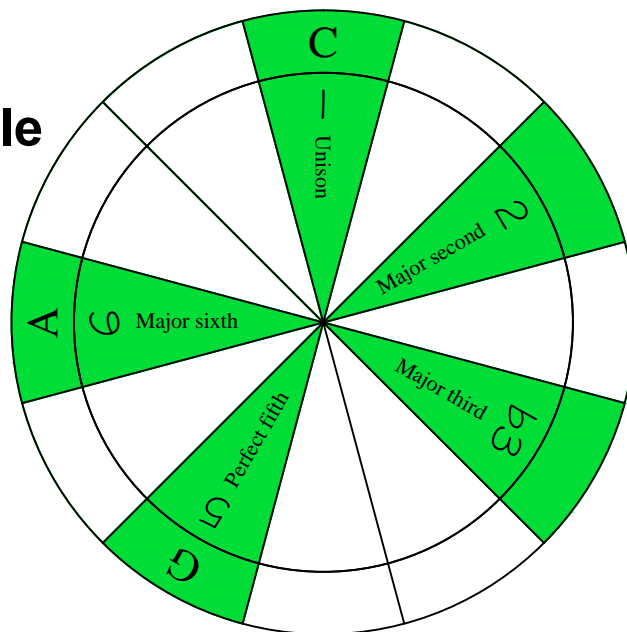

# C pentatonic major scale

**CAGED**  
octaves  
(box shapes)

C pentatonic major scale  
SEMITONOMETER

BOX  
SHAPE

www.cagedoctaves.com

Zon Brookes

3C\* - C pentatonic major scale box shape

[www.cagedoctaves.com/blogozon038.html](http://www.cagedoctaves.com/blogozon038.html)

Musical notation for the C pentatonic major scale box shape in bass clef. The scale is shown in 2/4, 4/4, and 3/4 time signatures. Below the staff is a fretboard diagram with fingerings: 3, 0-3, 0-3, 0-2, 0-2, 2-0, 2-0, 3-0, 3-0, 3.

ENTIRE FINGERBOARD NOTE NAMES

ENTIRE FINGERBOARD INTERVALS