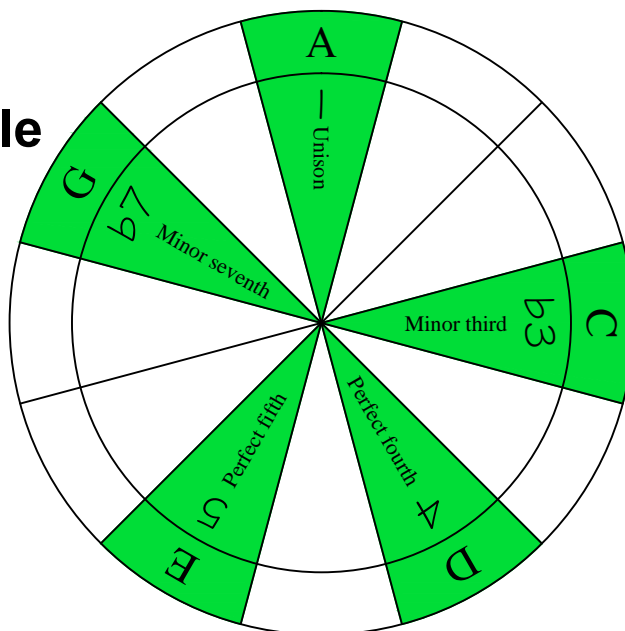

A pentatonic minor scale

CAGED
octaves
(box shapes)

A pentatonic minor scale
SEMITONOMETER

www.cagedoctaves.com

Zon Brookes

3Am1 - A pentatonic minor scale box shape

www.cagedoctaves.com/blogozon039.html

Musical notation for the A pentatonic minor scale box shape in bass clef, 2/4 time signature. The notation includes a staff with notes and a fretboard diagram below it.

ENTIRE FINGERBOARD NOTE NAMES

ENTIRE FINGERBOARD INTERVALS