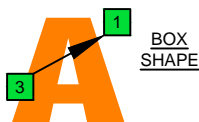

A pentatonic minor scale

CAGED
octaves
(box shapes)

A pentatonic minor scale
SEMITONOMETER

www.cagedoctaves.com

Zon Brookes

3Am1 - A pentatonic minor scale box shape

www.cagedoctaves.com/blogozon039.html

Musical notation for the A pentatonic minor scale box shape in bass clef, 2/4 time signature. The notation includes a staff with notes and a fretboard diagram below it.