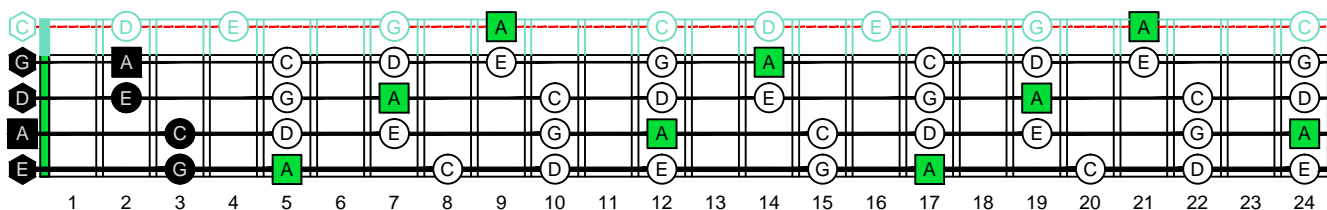

A pentatonic minor scale

CAGED
octaves
(box shapes)

A pentatonic minor scale
SEMITONOMETER

www.cagedoctaves.com

Zon Brookes

3Am1 - A pentatonic minor scale box shape

www.cagedoctaves.com/blogozon039.html

Musical notation for the A pentatonic minor scale box shape in bass clef, 2/4 time signature. The notation includes a staff with notes and a fretboard diagram below it.

ENTIRE FINGERBOARD NOTE NAMES

ENTIRE FINGERBOARD INTERVALS