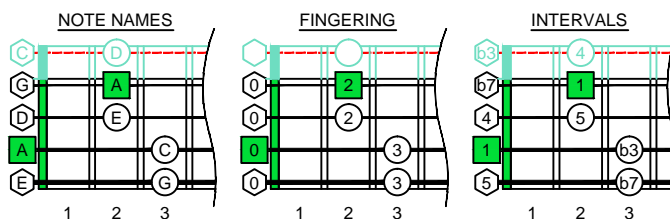

A pentatonic minor scale

CAGED
octaves
(box shapes)

A pentatonic minor scale
SEMITONOMETER

www.cagedoctaves.com

Zon Brookes

3Am1 - A pentatonic minor scale box shape

www.cagedoctaves.com/blogozon039.html

Musical notation for the A pentatonic minor scale box shape in bass clef, 2/4 time signature. The notation includes a staff with notes and a fretboard diagram below it.

ENTIRE FINGERBOARD NOTE NAMES

ENTIRE FINGERBOARD INTERVALS