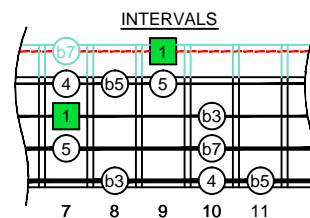

A blues scale

CAGED octaves

(box shapes)

A blues scale SEMITONOMETER

BOX SHAPE

www.cagedoctaves.com

Zon Brookes

2Dm* - A blues scale box shape