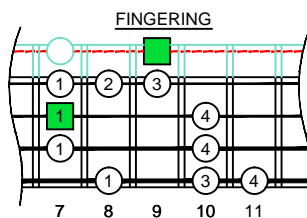

A blues scale

CAGED octaves

(box shapes)

A blues scale SEMITONOMETER

BOX SHAPE

www.cagedoctaves.com

Zon Brookes

2Dm* - A blues scale box shape