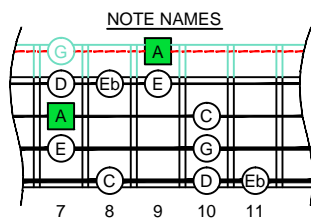

A blues scale

CAGED octaves

(box shapes)

A blues scale SEMITONOMETER

BOX SHAPE

www.cagedoctaves.com

Zon Brookes

2Dm* - A blues scale box shape