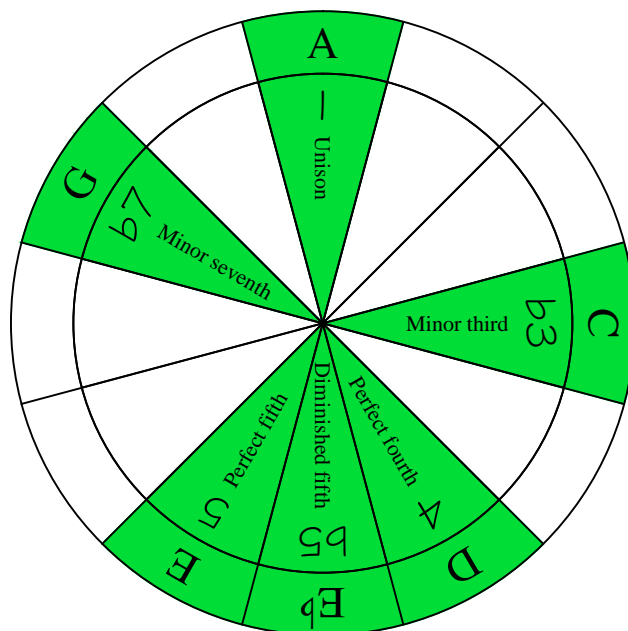

A blues scale

CAGED octaves

(box shapes)

A blues scale SEMITONOMETER

BOX SHAPE

www.cagedoctaves.com

Zon Brookes

2Dm* - A blues scale box shape

www.cagedoctaves.com/blogozon040.html

ENTIRE FINGERBOARD NOTE NAMES

ENTIRE FINGERBOARD INTERVALS