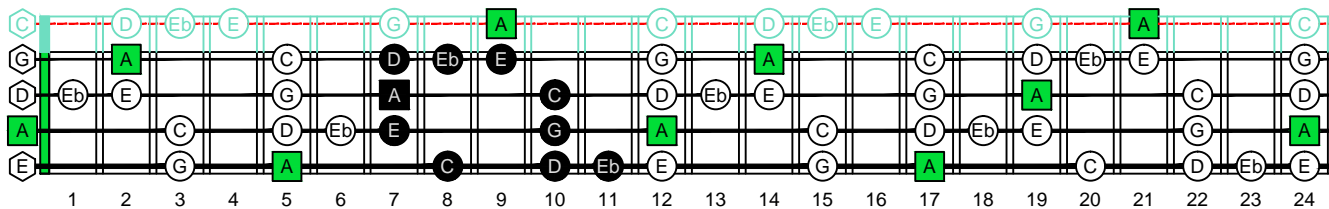

www.cagedoctaves.com

Zon Brookes

2Dm* - A blues scale box shape

www.cagedoctaves.com/blogozon040.html

ENTIRE FINGERBOARD NOTE NAMES