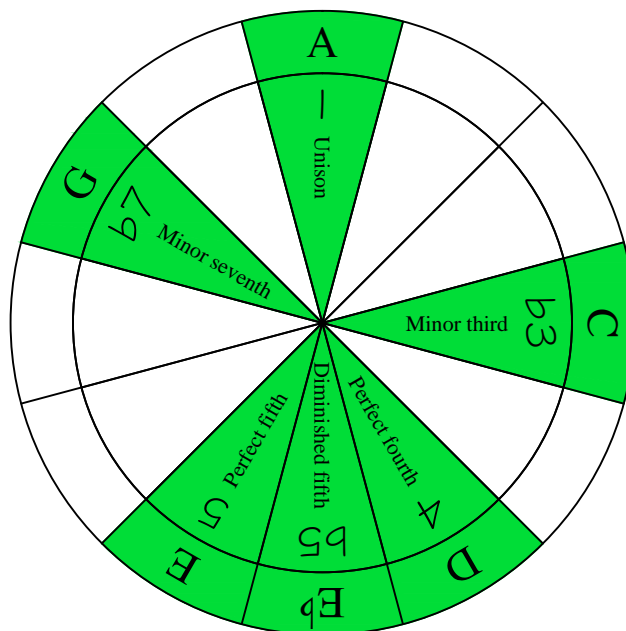

A blues scale

CAGED octaves

(box shapes)

A blues scale
SEMITONOMETER

www.cagedoctaves.com

Zon Brookes

3Am1 - A blues scale box shape

www.cagedoctaves.com/blogozon040.html

ENTIRE FINGERBOARD NOTE NAMES

ENTIRE FINGERBOARD INTERVALS