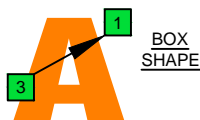

A blues scale

CAGED octaves

(box shapes)

A blues scale
SEMITONOMETER

www.cagedoctaves.com

Zon Brookes

3Am1 - A blues scale box shape

www.cagedoctaves.com/blogozon040.html