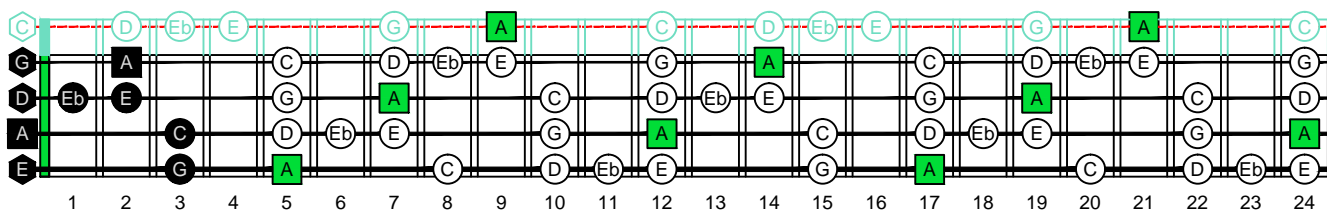

A blues scale

CAGED octaves

(box shapes)

A blues scale
SEMITONOMETER

www.cagedoctaves.com

Zon Brookes

3Am1 - A blues scale box shape

www.cagedoctaves.com/blogozon040.html

ENTIRE FINGERBOARD NOTE NAMES

ENTIRE FINGERBOARD INTERVALS