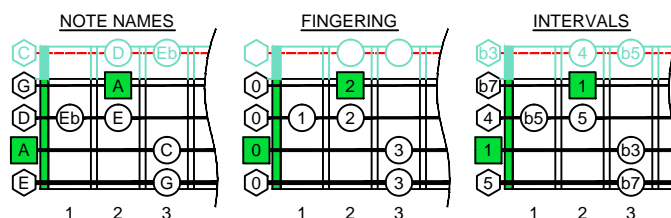

A blues scale

CAGED octaves

(box shapes)

A blues scale
SEMITONOMETER

www.cagedoctaves.com

Zon Brookes

3Am1 - A blues scale box shape

www.cagedoctaves.com/blogozon040.html

ENTIRE FINGERBOARD NOTE NAMES

ENTIRE FINGERBOARD INTERVALS