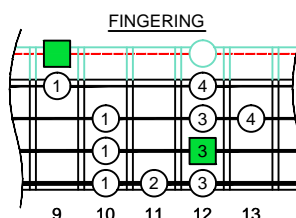

# A blues scale

## CAGED octaves

(box shapes)

A blues scale SEMITONOMETER

www.cagedoctaves.com

Zon Brookes

3Cm\* - A blues scale box shape

[www.cagedoctaves.com/blogozon040.html](http://www.cagedoctaves.com/blogozon040.html)