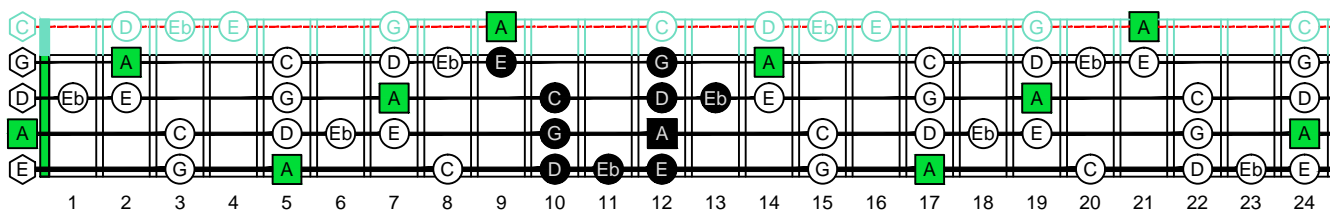

## CAGED octaves

(box shapes)

A blues scale SEMITONOMETER

www.cagedoctaves.com

Zon Brookes

3Cm\* - A blues scale box shape

[www.cagedoctaves.com/blogozon040.html](http://www.cagedoctaves.com/blogozon040.html)

ENTIRE FINGERBOARD NOTE NAMES

ENTIRE FINGERBOARD INTERVALS