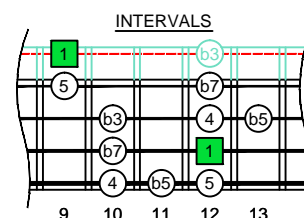

# A blues scale

## CAGED octaves

(box shapes)

A blues scale SEMITONOMETER

www.cagedoctaves.com

Zon Brookes

3Cm\* - A blues scale box shape

[www.cagedoctaves.com/blogozon040.html](http://www.cagedoctaves.com/blogozon040.html)