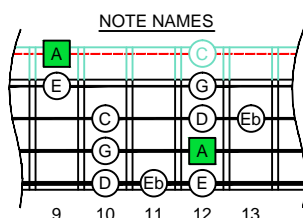

# A blues scale

## CAGED octaves

(box shapes)

A blues scale SEMITONOMETER

www.cagedoctaves.com

Zon Brookes

3Cm\* - A blues scale box shape

[www.cagedoctaves.com/blogozon040.html](http://www.cagedoctaves.com/blogozon040.html)