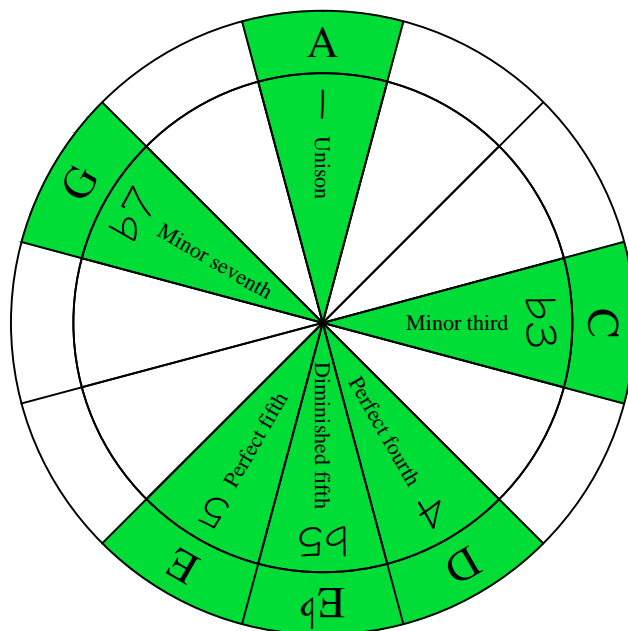

# A blues scale

## CAGED octaves

(box shapes)

A blues scale SEMITONOMETER

www.cagedoctaves.com

Zon Brookes

3Cm\* - A blues scale box shape

[www.cagedoctaves.com/blogozon040.html](http://www.cagedoctaves.com/blogozon040.html)