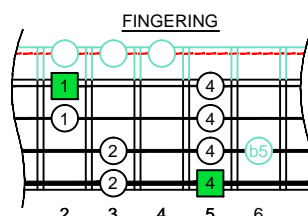

A blues scale

CAGED octaves (box shapes)

A blues scale SEMITONOMETER

BOX SHAPE

www.cagedoctaves.com

Zon Brookes

4Gm1 - A blues scale box shape

www.cagedoctaves.com/blogozon040.html

Musical notation for the A blues scale box shape. The top staff shows a bass line in 2/4 time, and the bottom staff shows a guitar tablature. The tablature includes fret numbers and fingerings for the notes: 2, 3, 5, 3, 5, 6, 2, 5, 2, 5, 5, 2, 5, 2, 6, 5, 3, 5, 3, 2, 5.