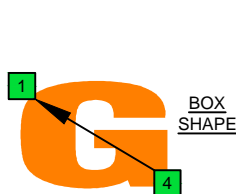

A blues scale

CAGED octaves (box shapes)

A blues scale SEMITONOMETER

BOX SHAPE

www.cagedoctaves.com

Zon Brookes

4Gm1 - A blues scale box shape

www.cagedoctaves.com/blogozon040.html

Musical notation for the A blues scale box shape. The top staff shows a bass line in 2/4 time, and the bottom staff shows a guitar tablature. The tablature includes fret numbers and fingerings for the notes: 2, 3, 5, 3, 5, 6, 2, 5, 2, 5, 5, 2, 5, 2, 6, 5, 3, 5, 3, 2, 5.