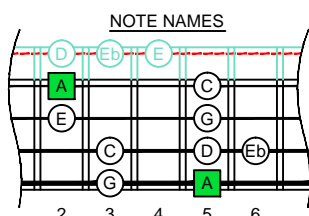

A blues scale

CAGED octaves (box shapes)

A blues scale SEMITONOMETER

BOX SHAPE

www.cagedoctaves.com

Zon Brookes

4Gm1 - A blues scale box shape

www.cagedoctaves.com/blogozon040.html

Musical notation for the A blues scale box shape. The top staff shows a bass line in 2/4 time, and the bottom staff shows a guitar tablature. The tablature includes fret numbers and fingerings for the notes: 2, 3, 5, 3, 5, 6, 2, 5, 2, 5, 5, 2, 5, 2, 6, 5, 3, 5, 3, 2, 5.