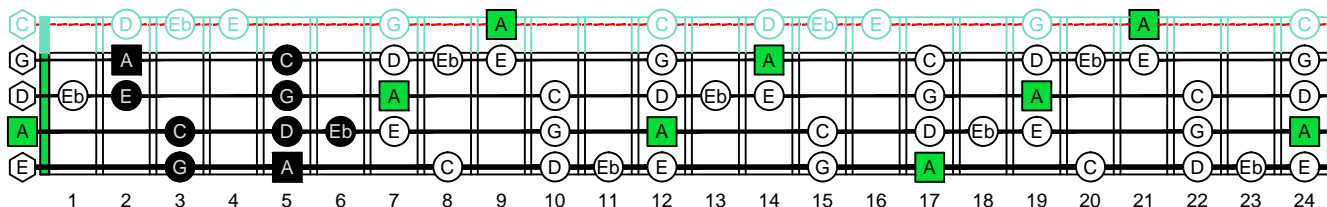

www.cagedoctaves.com

Zon Brookes

4Gm1 - A blues scale box shape

www.cagedoctaves.com/blogozon040.html

Musical notation for the A blues scale box shape. The top staff shows a bass line in 2/4 time, and the bottom staff shows a guitar tablature. The tablature includes fret numbers and fingerings for the notes: 2, 3, 5, 3, 5, 6, 2, 5, 2, 5, 5, 2, 5, 2, 6, 5, 3, 5, 3, 2, 5.

ENTIRE FINGERBOARD NOTE NAMES