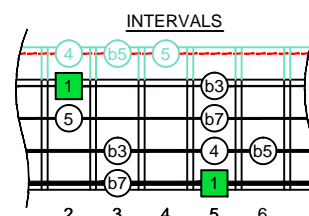

A blues scale

CAGED octaves (box shapes)

A blues scale SEMITONOMETER

BOX SHAPE

www.cagedoctaves.com

Zon Brookes

4Gm1 - A blues scale box shape

www.cagedoctaves.com/blogozon040.html

Musical notation for the A blues scale box shape. The top staff shows a bass line in 2/4 time, and the bottom staff shows a guitar tablature. The tablature includes fret numbers and fingerings for the notes: 2, 3, 5, 3, 5, 6, 2, 5, 2, 5, 5, 2, 5, 2, 6, 5, 3, 5, 3, 2, 5.