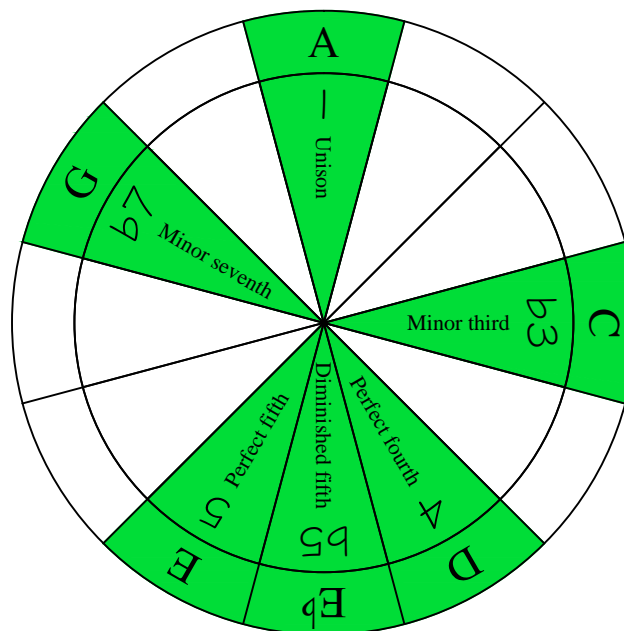

A blues scale

CAGED octaves (box shapes)

A blues scale SEMITONOMETER

BOX SHAPE

www.cagedoctaves.com

Zon Brookes

4Gm1 - A blues scale box shape

www.cagedoctaves.com/blogozon040.html

Musical notation for the A blues scale box shape. The top staff shows a bass line in 2/4 time, and the bottom staff shows a guitar tablature. The tablature includes fret numbers and fingerings for the notes: 2, 3, 5, 3, 5, 6, 2, 5, 2, 5, 5, 2, 5, 2, 6, 5, 3, 5, 3, 2, 5.

ENTIRE FINGERBOARD NOTE NAMES

ENTIRE FINGERBOARD INTERVALS