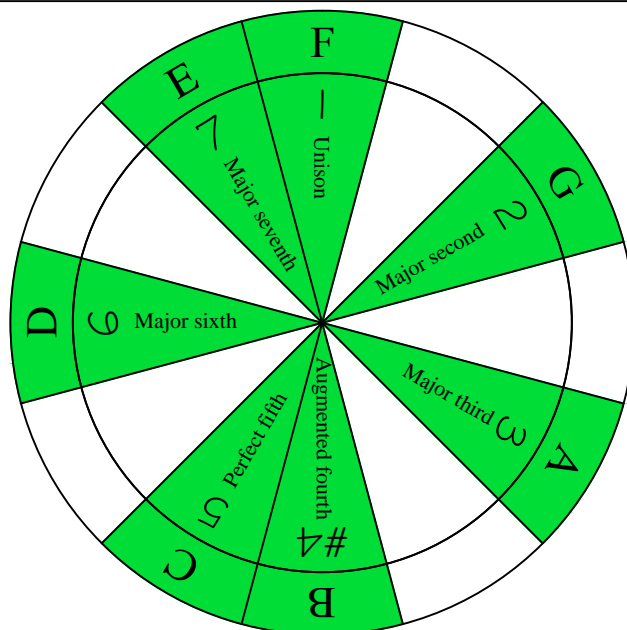

F

lydian mode

CAGED octaves (box shapes)

F lydian mode
SEMITONOMETER

www.cagedoctaves.com

Zon Brookes

4D2 - F lydian mode box shape

www.cagedoctaves.com/blogozon041.html

ENTIRE FINGERBOARD NOTE NAMES

ENTIRE FINGERBOARD INTERVALS