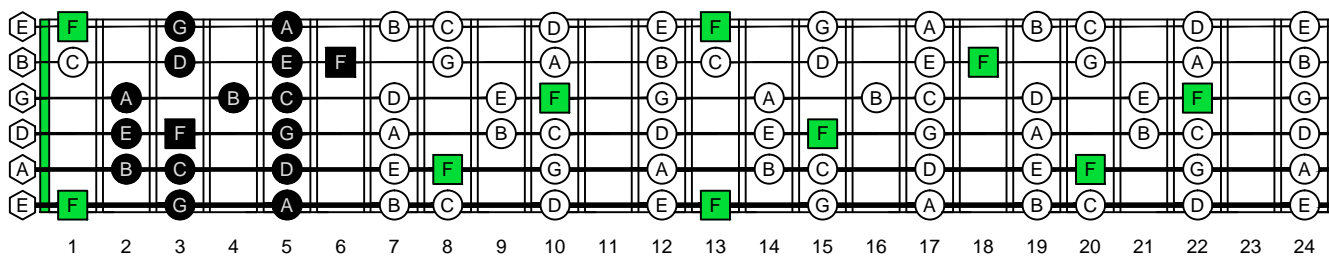

F

lydian mode

CAGED octaves (box shapes)

F lydian mode
SEMITONOMETER

www.cagedoctaves.com

Zon Brookes

4D2 - F lydian mode box shape

www.cagedoctaves.com/blogozon041.html

ENTIRE FINGERBOARD NOTE NAMES

ENTIRE FINGERBOARD INTERVALS