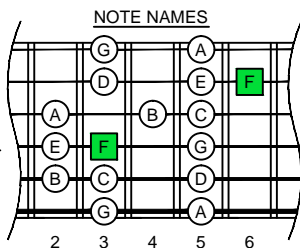

F

lydian mode

CAGED octaves (box shapes)

F lydian mode
SEMITONOMETER

www.cagedoctaves.com

Zon Brookes

4D2 - F lydian mode box shape

www.cagedoctaves.com/blogozon041.html

ENTIRE FINGERBOARD NOTE NAMES

ENTIRE FINGERBOARD INTERVALS