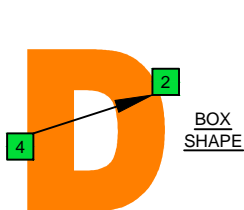

F

lydian mode

CAGED octaves (box shapes)

F lydian mode
SEMITONOMETER

www.cagedoctaves.com

Zon Brookes

4D2 - F lydian mode box shape

www.cagedoctaves.com/blogozon041.html

ENTIRE FINGERBOARD NOTE NAMES

ENTIRE FINGERBOARD INTERVALS