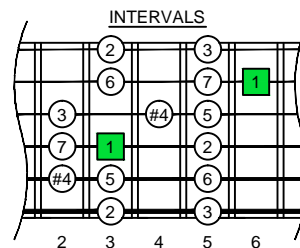

F

lydian mode

CAGED octaves (box shapes)

F lydian mode
SEMITONOMETER

www.cagedoctaves.com

Zon Brookes

4D2 - F lydian mode box shape

www.cagedoctaves.com/blogozon041.html

ENTIRE FINGERBOARD NOTE NAMES

ENTIRE FINGERBOARD INTERVALS