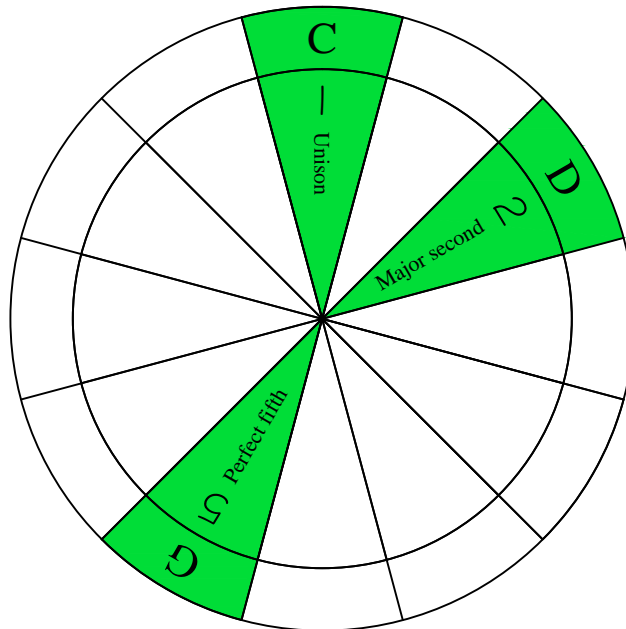

Csus2 arpeggio

Csus2 arpeggio SEMITONOMETER

www.cagedoctaves.com

Zon Brookes

3C* at fret 12 - Csus2 arpeggio box shape

www.cagedoctaves.com/blogozon043.html

Musical notation for the Csus2 arpeggio. It shows a bass clef, a 2/4 time signature, and a sequence of notes: C (fret 12), D (fret 13), G (fret 14), C (fret 15). Below the staff is a tablature line with fret numbers: 15, 15, 12, 12, 12, 12, 15, 15, 15.