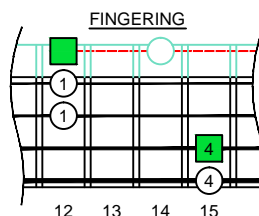

Csus2 arpeggio

Csus2 arpeggio SEMITONOMETER

www.cagedoctaves.com

Zon Brookes

3C* at fret 12 - Csus2 arpeggio box shape

www.cagedoctaves.com/blogozon043.html

Musical notation for the Csus2 arpeggio. It shows a bass clef, a 2/4 time signature, and a sequence of notes: C (fret 12), D (fret 13), G (fret 14), C (fret 15). Below the staff is a tablature line with fret numbers: 15, 15, 12, 12, 12, 12, 15, 15, 15.