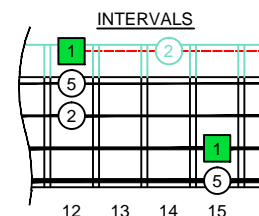

Csus2 arpeggio

Csus2 arpeggio SEMITONOMETER

www.cagedoctaves.com

Zon Brookes

3C* at fret 12 - Csus2 arpeggio box shape

www.cagedoctaves.com/blogozon043.html

Musical notation for the Csus2 arpeggio. It shows a bass clef, a 2/4 time signature, and a sequence of notes: C (fret 12), D (fret 13), G (fret 14), C (fret 15). Below the staff is a tablature line with fret numbers: 15, 15, 12, 12, 12, 12, 15, 15, 15.