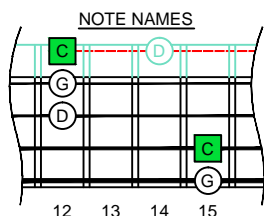

Csus2 arpeggio

Csus2 arpeggio SEMITONOMETER

www.cagedoctaves.com

Zon Brookes

3C* at fret 12 - Csus2 arpeggio box shape

www.cagedoctaves.com/blogozon043.html

Musical notation for the Csus2 arpeggio. It shows a bass clef, a 2/4 time signature, and a sequence of notes: C (fret 12), D (fret 13), G (fret 14), C (fret 15). Below the staff is a tablature line with fret numbers: 15, 15, 12, 12, 12, 12, 15, 15, 15.