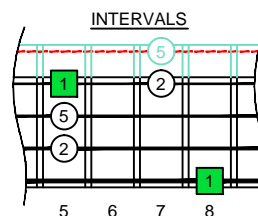

## CAGED octaves (box shapes)

Csus2 arpeggio  
SEMITONOMETER

BOX  
SHAPE

www.cagedoctaves.com

Zon Brookes

4G1 - Csus2 arpeggio box shape

[www.cagedoctaves.com/blogozon043.html](http://www.cagedoctaves.com/blogozon043.html)