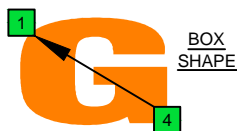

## CAGED octaves (box shapes)

Csus2 arpeggio  
SEMITONOMETER

BOX  
SHAPE

www.cagedoctaves.com

Zon Brookes

4G1 - Csus2 arpeggio box shape

[www.cagedoctaves.com/blogozon043.html](http://www.cagedoctaves.com/blogozon043.html)