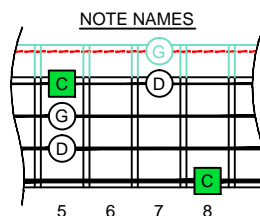

## CAGED octaves (box shapes)

Csus2 arpeggio  
SEMITONOMETER

BOX  
SHAPE

www.cagedoctaves.com

Zon Brookes

4G1 - Csus2 arpeggio box shape

[www.cagedoctaves.com/blogozon043.html](http://www.cagedoctaves.com/blogozon043.html)