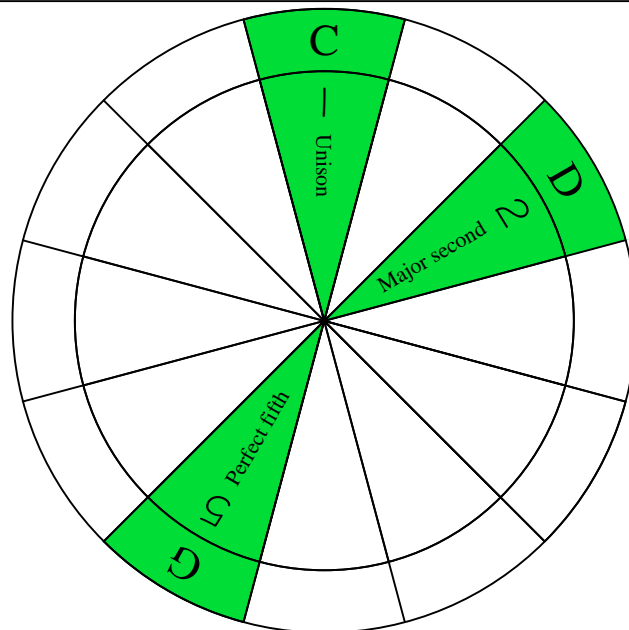

# Csus2 arpeggio

## CAGED octaves (box shapes)

Csus2 arpeggio  
SEMITONOMETER

BOX  
SHAPE

www.cagedoctaves.com

Zon Brookes

4G1 - Csus2 arpeggio box shape

[www.cagedoctaves.com/blogozon043.html](http://www.cagedoctaves.com/blogozon043.html)