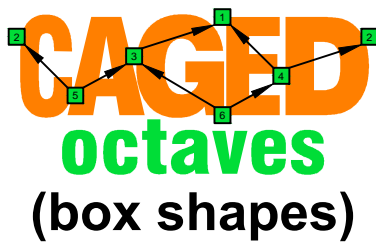

## www.cagedoctaves.com

Zon Brookes

6E4E1 - G mixolydian mode box shape

[www.cagedoctaves.com/blogozon045.html](http://www.cagedoctaves.com/blogozon045.html)