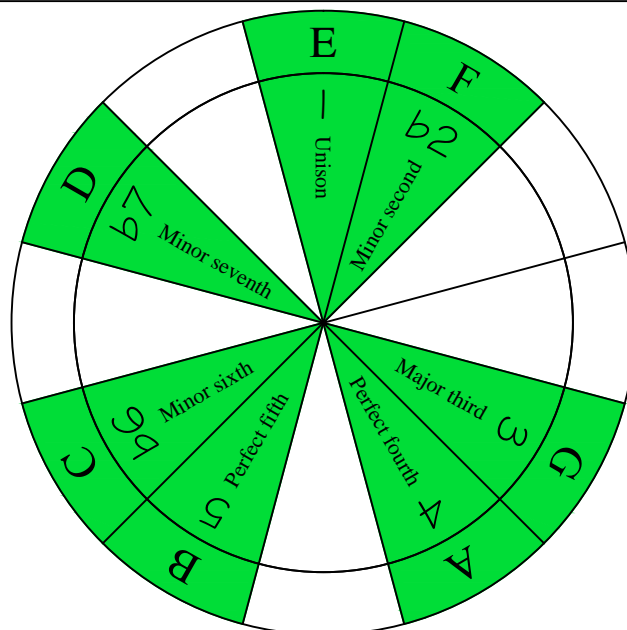

# E phrygian mode

**CAGED**  
octaves  
(box shapes)

E phrygian mode  
SEMITONOMETER

www.cagedoctaves.com

Zon Brookes

4Dm2 - E phrygian mode box shape

[www.cagedoctaves.com/blogozon046.html](http://www.cagedoctaves.com/blogozon046.html)

ENTIRE FINGERBOARD NOTE NAMES

ENTIRE FINGERBOARD INTERVALS