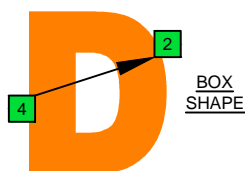

# E phrygian mode

**CAGED**  
octaves  
(box shapes)

E phrygian mode  
SEMITONOMETER

www.cagedoctaves.com

Zon Brookes

4Dm2 - E phrygian mode box shape

[www.cagedoctaves.com/blogozon046.html](http://www.cagedoctaves.com/blogozon046.html)