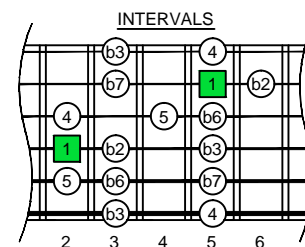

# E phrygian mode

**CAGED**  
octaves  
(box shapes)

E phrygian mode  
SEMITONOMETER

www.cagedoctaves.com

Zon Brookes

4Dm2 - E phrygian mode box shape

[www.cagedoctaves.com/blogozon046.html](http://www.cagedoctaves.com/blogozon046.html)

ENTIRE FINGERBOARD NOTE NAMES

ENTIRE FINGERBOARD INTERVALS