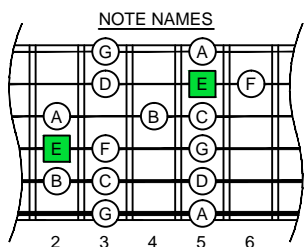

# E phrygian mode

**CAGED**  
octaves  
(box shapes)

E phrygian mode  
SEMITONOMETER

www.cagedoctaves.com

Zon Brookes

4Dm2 - E phrygian mode box shape

[www.cagedoctaves.com/blogozon046.html](http://www.cagedoctaves.com/blogozon046.html)

ENTIRE FINGERBOARD NOTE NAMES

ENTIRE FINGERBOARD INTERVALS