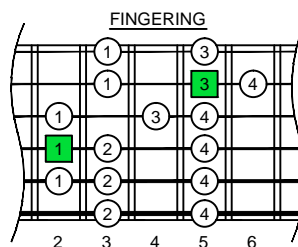

# E phrygian mode

**CAGED**  
octaves  
(box shapes)

E phrygian mode  
SEMITONOMETER

www.cagedoctaves.com

Zon Brookes

4Dm2 - E phrygian mode box shape

[www.cagedoctaves.com/blogozon046.html](http://www.cagedoctaves.com/blogozon046.html)

ENTIRE FINGERBOARD NOTE NAMES

ENTIRE FINGERBOARD INTERVALS