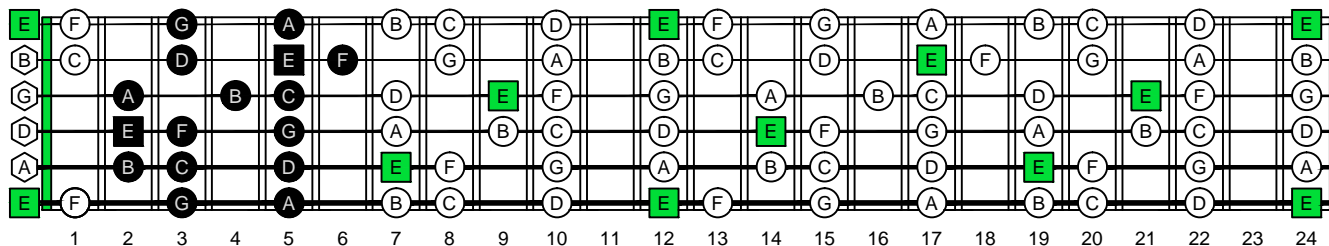

# E phrygian mode

**CAGED**  
octaves  
(box shapes)

E phrygian mode  
SEMITONOMETER

www.cagedoctaves.com

Zon Brookes

4Dm2 - E phrygian mode box shape

[www.cagedoctaves.com/blogozon046.html](http://www.cagedoctaves.com/blogozon046.html)

ENTIRE FINGERBOARD NOTE NAMES

ENTIRE FINGERBOARD INTERVALS