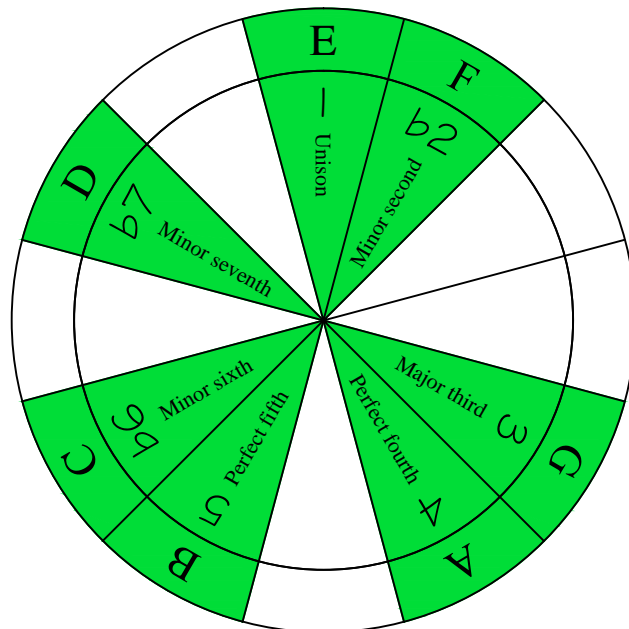

E phrygian mode

CAGED
octaves
(box shapes)

E phrygian mode
SEMITONOMETER

BOX SHAPE

NOTE NAMES

FINGERING

INTERVALS

www.cagedoctaves.com

Zon Brookes

6Em4Em1 - E phrygian mode box shape

www.cagedoctaves.com/blogozon046.html

ENTIRE FINGERBOARD NOTE NAMES

ENTIRE FINGERBOARD INTERVALS