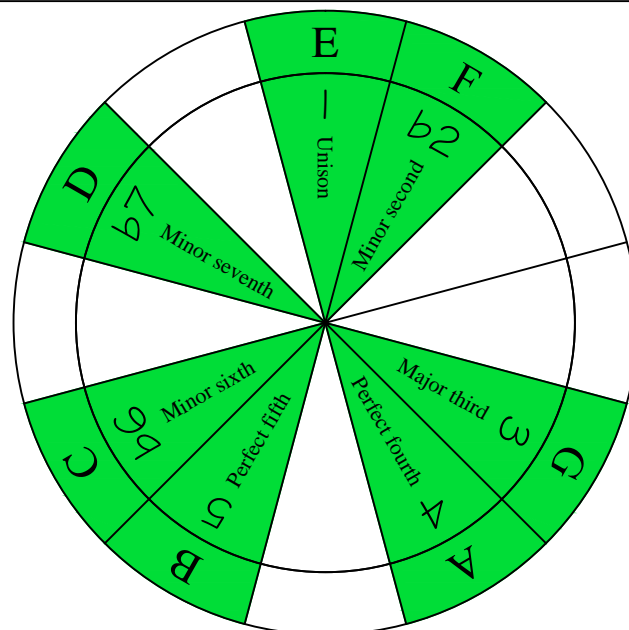

E phrygian mode

CAGED
octaves
(box shapes)

E phrygian mode
SEMITONOMETER

www.cagedoctaves.com

Zon Brookes

6Em4Em1 at 12 - E phrygian mode box shape

www.cagedoctaves.com/blogozon046.html

ENTIRE FINGERBOARD NOTE NAMES

ENTIRE FINGERBOARD INTERVALS