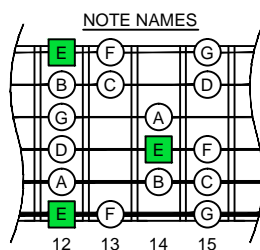

E phrygian mode

CAGED
octaves
(box shapes)

E phrygian mode
SEMITONOMETER

www.cagedoctaves.com

Zon Brookes

6Em4Em1 at 12 - E phrygian mode box shape

www.cagedoctaves.com/blogozon046.html

ENTIRE FINGERBOARD NOTE NAMES

ENTIRE FINGERBOARD INTERVALS