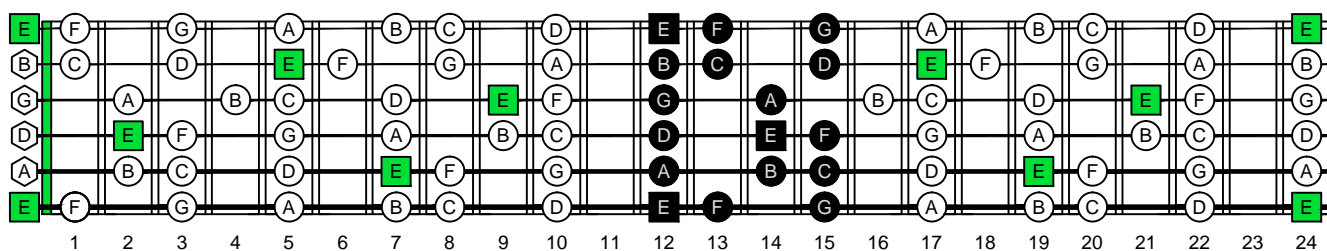

E phrygian mode

CAGED
octaves
(box shapes)

E phrygian mode
SEMITONOMETER

www.cagedoctaves.com

Zon Brookes

6Em4Em1 at 12 - E phrygian mode box shape

www.cagedoctaves.com/blogozon046.html

ENTIRE FINGERBOARD NOTE NAMES

ENTIRE FINGERBOARD INTERVALS