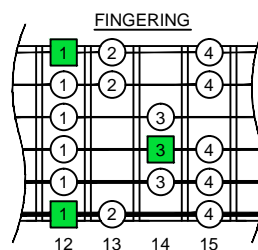

E phrygian mode

CAGED
octaves
(box shapes)

E phrygian mode
SEMITONOMETER

www.cagedoctaves.com

Zon Brookes

6Em4Em1 at 12 - E phrygian mode box shape

www.cagedoctaves.com/blogozon046.html

ENTIRE FINGERBOARD NOTE NAMES

ENTIRE FINGERBOARD INTERVALS