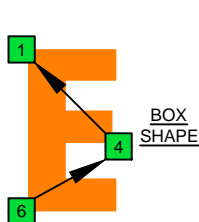

E phrygian mode

CAGED
octaves
(box shapes)

E phrygian mode
SEMITONOMETER

www.cagedoctaves.com

Zon Brookes

6Em4Em1 at 12 - E phrygian mode box shape

www.cagedoctaves.com/blogozon046.html

ENTIRE FINGERBOARD NOTE NAMES

ENTIRE FINGERBOARD INTERVALS