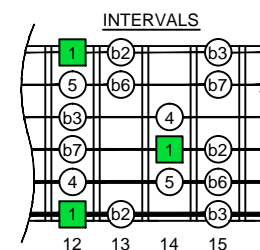

E phrygian mode

CAGED
octaves
(box shapes)

E phrygian mode
SEMITONOMETER

www.cagedoctaves.com

Zon Brookes

6Em4Em1 at 12 - E phrygian mode box shape

www.cagedoctaves.com/blogozon046.html

ENTIRE FINGERBOARD NOTE NAMES

ENTIRE FINGERBOARD INTERVALS