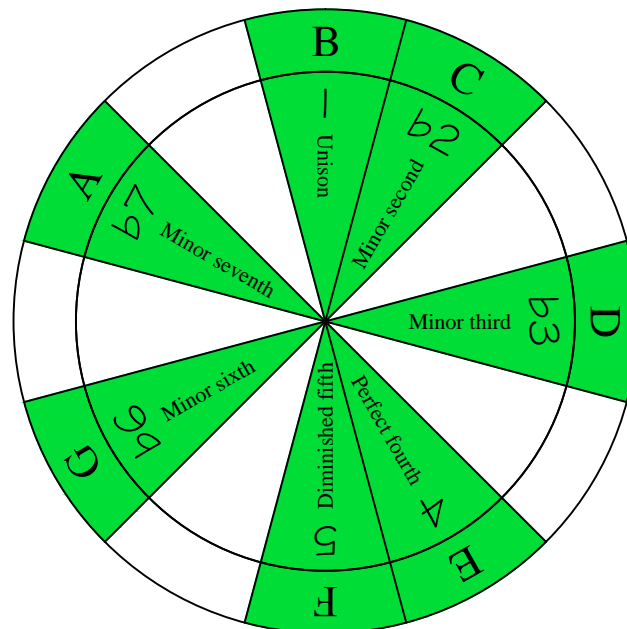

B

locrian mode

CAGED octaves

(box shapes)

B locrian mode SEMITONOMETER

www.cagedoctaves.com

Zon Brookes

6Em4Em1 - B locrian mode box shape

www.cagedoctaves.com/blogozon047.html

ENTIRE FINGERBOARD NOTE NAMES

ENTIRE FINGERBOARD INTERVALS