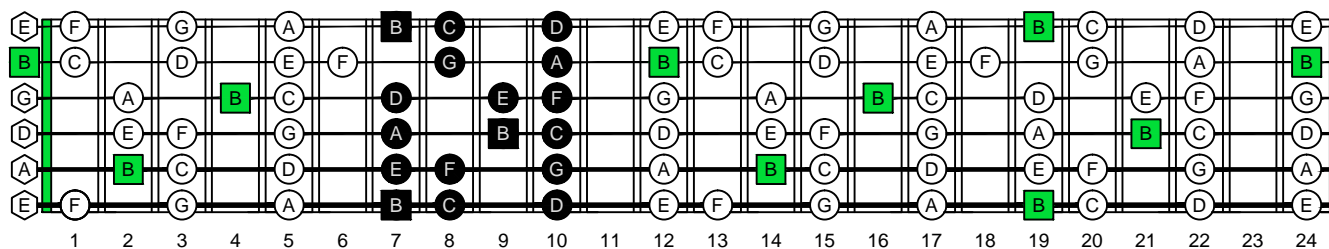

B

locrian mode

CAGED octaves

(box shapes)

B locrian mode SEMITONOMETER

www.cagedoctaves.com

Zon Brookes

6Em4Em1 - B locrian mode box shape

www.cagedoctaves.com/blogozon047.html

ENTIRE FINGERBOARD NOTE NAMES

ENTIRE FINGERBOARD INTERVALS