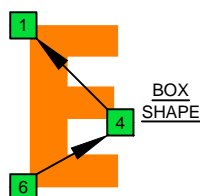

B

locrian mode

CAGED octaves

(box shapes)

B locrian mode SEMITONOMETER

www.cagedoctaves.com

Zon Brookes

6Em4Em1 - B locrian mode box shape

www.cagedoctaves.com/blogozon047.html

ENTIRE FINGERBOARD NOTE NAMES

ENTIRE FINGERBOARD INTERVALS