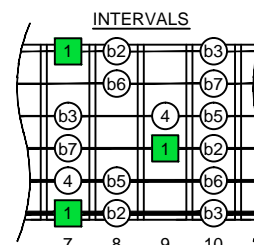

B

locrian mode

CAGED octaves

(box shapes)

B locrian mode SEMITONOMETER

www.cagedoctaves.com

Zon Brookes

6Em4Em1 - B locrian mode box shape