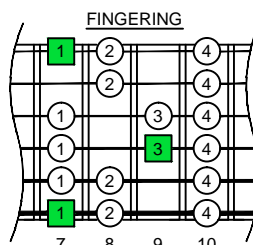

B

locrian mode

CAGED octaves

(box shapes)

B locrian mode SEMITONOMETER

www.cagedoctaves.com

Zon Brookes

6Em4Em1 - B locrian mode box shape

www.cagedoctaves.com/blogozon047.html

ENTIRE FINGERBOARD NOTE NAMES

ENTIRE FINGERBOARD INTERVALS