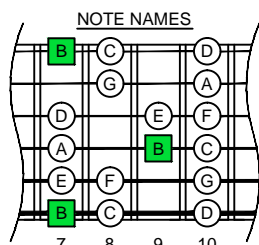

B

locrian mode

CAGED octaves

(box shapes)

B locrian mode SEMITONOMETER

www.cagedoctaves.com

Zon Brookes

6Em4Em1 - B locrian mode box shape