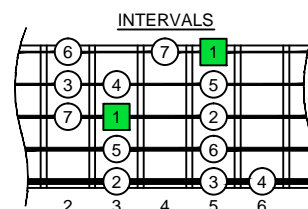

C
ZZZZ
octaves
major scale
(box shapes)

C major scale SEMITONOMETER

www.cagedoctaves.com

Zon Brookes

3Z1 - C major scale

www.cagedoctaves.com/blogozon060.html

Musical notation for the C major scale in bass clef, 2/4 time. It includes a staff with notes and a TAB line below with fret numbers: 5, 3, 3-5-6, 3-5, 2-3-5, 2-3-5, 2-4-5, 5-4-2, 5-3-2, 5-3, 6-5-3, 5, 3.

ENTIRE FINGERBOARD NOTE NAMES

ENTIRE FINGERBOARD INTERVALS