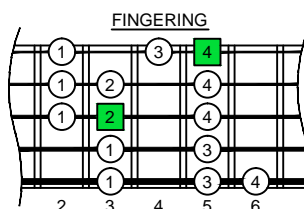

C
ZZZZ
octaves
major scale
(box shapes)

C major scale SEMITONOMETER

www.cagedoctaves.com

Zon Brookes

3Z1 - C major scale

www.cagedoctaves.com/blogozon060.html

Musical notation for the C major scale in bass clef, 2/4 time. It includes a staff with notes and a TAB line below with fret numbers: 5, 3, 3-5-6, 3-5, 2-3-5, 2-3-5, 2-4-5, 5-4-2, 5-3-2, 5-3, 6-5-3, 5, 3.

ENTIRE FINGERBOARD NOTE NAMES

ENTIRE FINGERBOARD INTERVALS