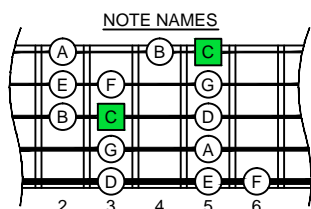

C
ZZZZ
octaves
major scale
(box shapes)

C major scale SEMITONOMETER

www.cagedoctaves.com

Zon Brookes

3Z1 - C major scale

www.cagedoctaves.com/blogozon060.html

Musical notation for the C major scale in bass clef, 2/4 time. It includes a staff with notes and a TAB line below with fret numbers: 5, 3, 3-5-6, 3-5, 2-3-5, 2-3-5, 2-4-5, 5-4-2, 5-3-2, 5-3, 6-5-3, 5, 3.