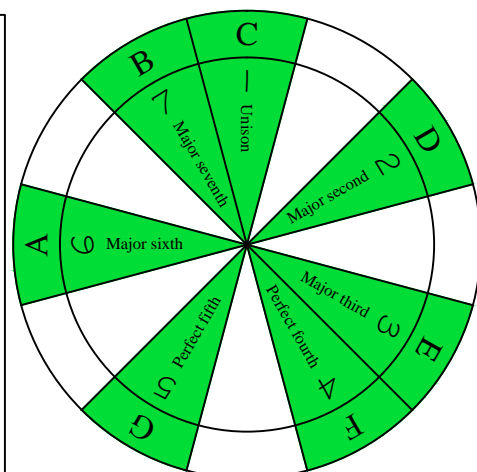

C
ZZZZ
octaves
major scale
(box shapes)

C major scale SEMITONOMETER

www.cagedoctaves.com

Zon Brookes

3Z1 - C major scale

www.cagedoctaves.com/blogozon060.html

Musical notation for the C major scale in bass clef, 2/4 time. It includes a staff with notes and a TAB line below with fret numbers: 5, 3, 3-5-6, 3-5, 2-3-5, 2-3-5, 2-4-5, 5-4-2, 5-3-2, 5-3, 6-5-3, 5, 3.

ENTIRE FINGERBOARD NOTE NAMES

ENTIRE FINGERBOARD INTERVALS