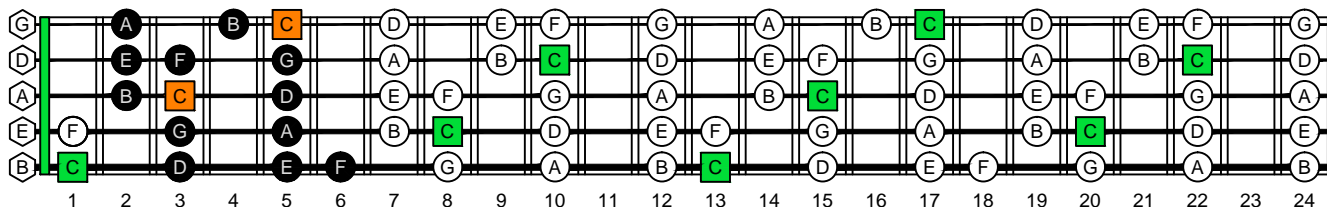

C
ZZZZ
octaves
major scale
(box shapes)

C major scale SEMITONOMETER

www.cagedoctaves.com

Zon Brookes

3Z1 - C major scale

www.cagedoctaves.com/blogozon060.html

Musical notation for the C major scale in bass clef, 2/4 time. It includes a staff with notes and a TAB line below with fret numbers: 5, 3, 3-5-6, 3-5, 2-3-5, 2-3-5, 2-4-5, 5-4-2, 5-3-2, 5-3, 6-5-3, 5, 3.

ENTIRE FINGERBOARD NOTE NAMES

ENTIRE FINGERBOARD INTERVALS