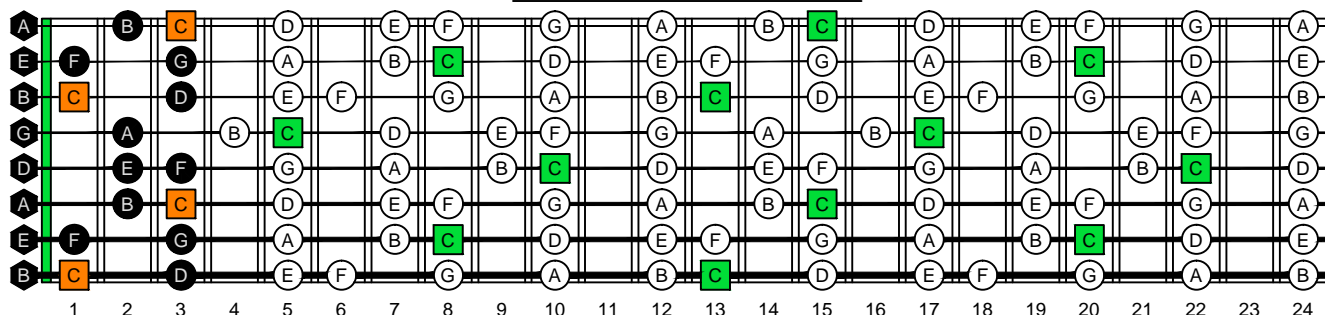

BOX SHAPE

www.cagedoctaves.com

Zon Brookes

8Z6Z3Z1 - C major scale box shape

www.cagedoctaves.com/blogozon072.html

♩ = 200

ENTIRE FINGERBOARD NOTE NAMES

ENTIRE FINGERBOARD INTERVALS