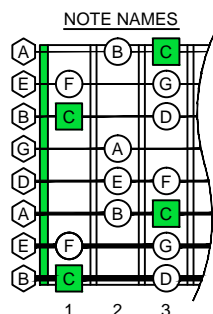

BOX SHAPE

www.cagedoctaves.com

Zon Brookes

8Z6Z3Z1 - C major scale box shape

www.cagedoctaves.com/blogozon072.html

♩ = 200

ENTIRE FINGERBOARD NOTE NAMES

ENTIRE FINGERBOARD INTERVALS