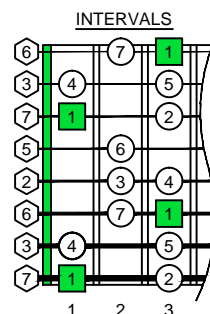

BOX SHAPE

www.cagedoctaves.com

Zon Brookes

8Z6Z3Z1 - C major scale box shape

www.cagedoctaves.com/blogozon072.html

♩ = 200

ENTIRE FINGERBOARD NOTE NAMES

ENTIRE FINGERBOARD INTERVALS