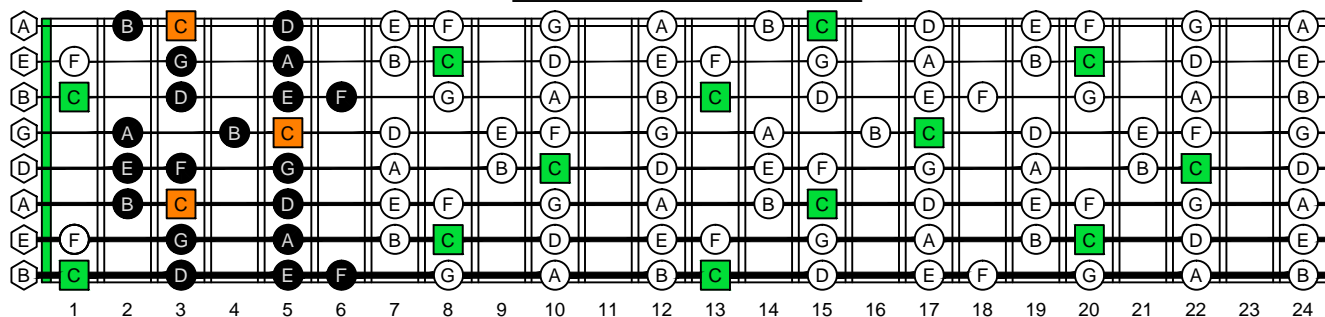

www.cagedoctaves.com

Zon Brookes

6Z4Z1 - C major scale box shape

www.cagedoctaves.com/blogozon072.html

Musical score for guitar. It includes a treble clef, a 4/4 time signature, a tempo marking of ♩ = 200, and a guitar tablature (TAB) below the staff. The score shows the C major scale box shape being played across the fretboard.

ENTIRE FINGERBOARD NOTE NAMES

ENTIRE FINGERBOARD INTERVALS