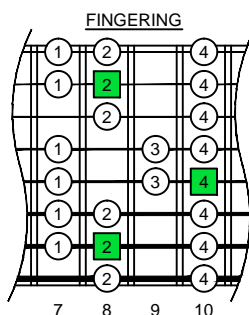

C major scale SEMITONOMETER

BOX SHAPE

NOTE NAMES

FINGERING

INTERVALS

www.cagedoctaves.com

Zon Brookes

7E5E2 - C major scale box shape

www.cagedoctaves.com/blogozon072.html

Musical score for guitar in 2/4 time, tempo 200. Includes a treble clef staff with a melodic line and a bass clef staff with fret numbers (TAB). The score shows the C major scale box shape across two octaves.