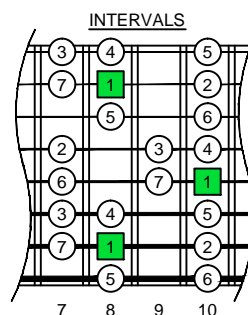

C major scale SEMITONOMETER

BOX SHAPE

NOTE NAMES

FINGERING

INTERVALS

www.cagedoctaves.com

Zon Brookes

7E5E2 - C major scale box shape

www.cagedoctaves.com/blogozon072.html

Musical score for guitar in 2/4 time, tempo 200. Includes a treble clef staff with a melodic line and a bass clef staff with fret numbers (TAB). The score shows the C major scale box shape across two octaves.