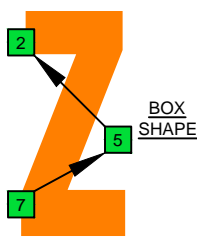

C major scale SEMITONOMETER

BOX SHAPE

NOTE NAMES

FINGERING

INTERVALS

www.cagedoctaves.com

Zon Brookes

7E5E2 - C major scale box shape

www.cagedoctaves.com/blogozon072.html

Musical score for guitar in 2/4 time, tempo 200. Includes a treble clef staff with a melodic line and a bass clef staff with fret numbers (TAB). The score shows the C major scale box shape across two octaves.