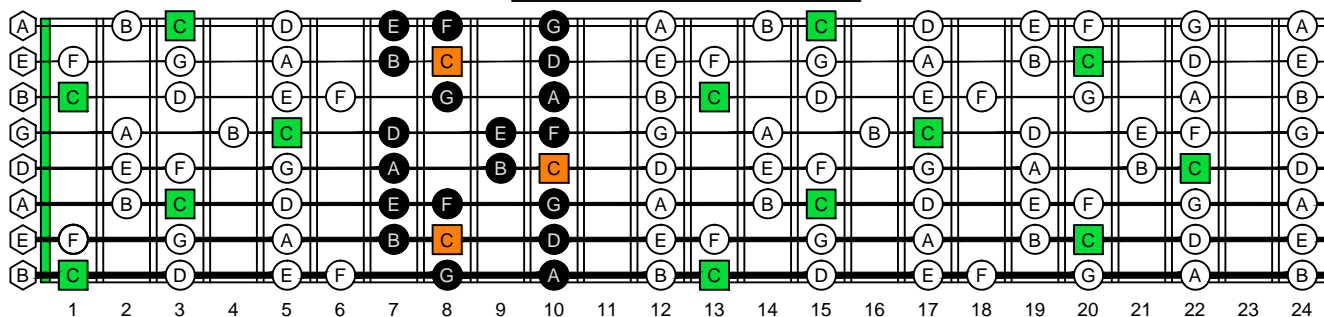

C major scale SEMITONOMETER

BOX SHAPE

NOTE NAMES

FINGERING

INTERVALS

www.cagedoctaves.com

Zon Brookes

7E5E2 - C major scale box shape

www.cagedoctaves.com/blogozon072.html

Musical score for guitar in 2/4 time, tempo 200. Includes a treble clef staff with a melodic line and a bass clef staff with fret numbers (TAB). The score shows the C major scale box shape across two octaves.

ENTIRE FINGERBOARD NOTE NAMES

ENTIRE FINGERBOARD INTERVALS