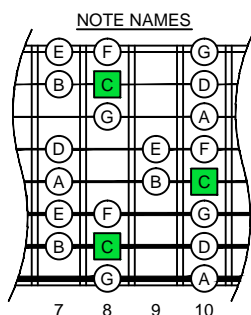

C major scale SEMITONOMETER

BOX SHAPE

NOTE NAMES

FINGERING

INTERVALS

www.cagedoctaves.com

Zon Brookes

7E5E2 - C major scale box shape

www.cagedoctaves.com/blogozon072.html

Musical score for guitar in 2/4 time, tempo 200. Includes a treble clef staff with a melodic line and a bass clef staff with fret numbers (TAB). The score shows the C major scale box shape across two octaves.