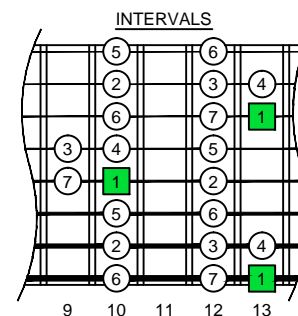

C major scale SEMITONOMETER

www.cagedoctaves.com

Zon Brookes

8Z5Z3 - C major scale box shape

www.cagedoctaves.com/blogozon072.html

Musical score for guitar. It includes a treble clef, a 2/4 time signature, a tempo marking of quarter note = 200, and a guitar tablature below. The tablature shows fret numbers for each string across 24 frets, with the C major scale box shape highlighted in green.