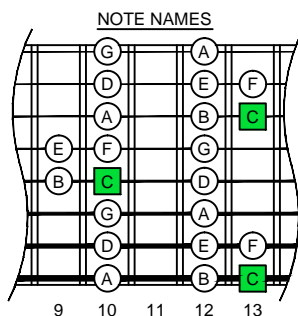

C major scale SEMITONOMETER

www.cagedoctaves.com

Zon Brookes

8Z5Z3 - C major scale box shape

www.cagedoctaves.com/blogozon072.html

Musical score for guitar. It includes a treble clef, a 2/4 time signature, a tempo marking of quarter note = 200, and a guitar tablature below. The tablature shows fret numbers for each string across 24 frets, with the C major scale box shape highlighted in green.