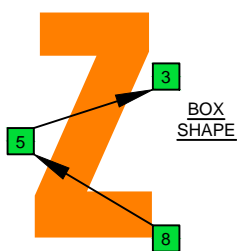

C major scale SEMITONOMETER

www.cagedoctaves.com

Zon Brookes

8Z5Z3 - C major scale box shape

www.cagedoctaves.com/blogozon072.html

Musical score for guitar. It includes a treble clef, a 2/4 time signature, a tempo marking of quarter note = 200, and a guitar tablature below. The tablature shows fret numbers for each string across 24 frets, with the C major scale box shape highlighted in green.