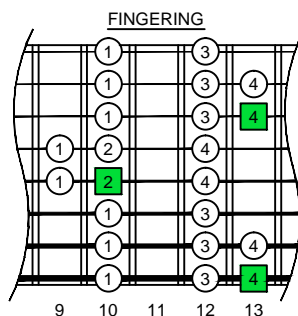

C major scale SEMITONOMETER

www.cagedoctaves.com

Zon Brookes

8Z5Z3 - C major scale box shape

www.cagedoctaves.com/blogozon072.html

Musical score for guitar. It includes a treble clef, a 2/4 time signature, a tempo marking of quarter note = 200, and a guitar tablature below. The tablature shows fret numbers for each string across 24 frets, with the C major scale box shape highlighted in green.