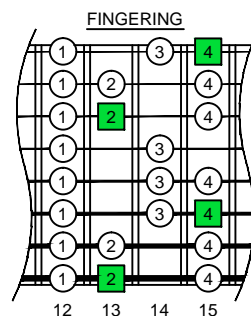

C major scale SEMITONOMETER

www.cagedoctaves.com

Zon Brookes

8Z6Z3Z1 at 12 - C major scale box shape

www.cagedoctaves.com/blogozon072.html

Musical notation including a treble clef staff with a melody, a bass clef staff with tablature (TAB), and a tempo marking of quarter note = 200.

ENTIRE FINGERBOARD NOTE NAMES

ENTIRE FINGERBOARD INTERVALS