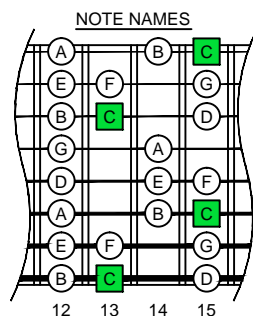

C major scale SEMITONOMETER

www.cagedoctaves.com

Zon Brookes

8Z6Z3Z1 at 12 - C major scale box shape

www.cagedoctaves.com/blogozon072.html

Musical notation including a treble clef staff with a melody, a bass clef staff with tablature (TAB), and a tempo marking of quarter note = 200.

ENTIRE FINGERBOARD NOTE NAMES

ENTIRE FINGERBOARD INTERVALS