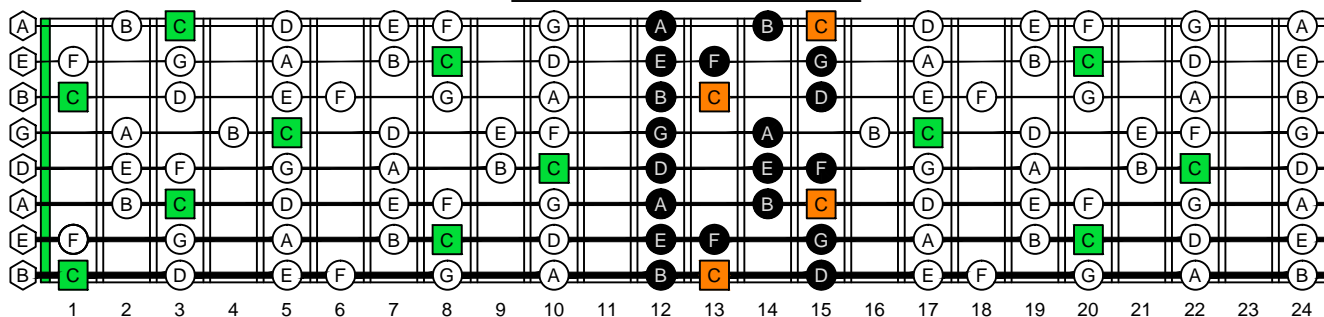

C major scale SEMITONOMETER

www.cagedoctaves.com

Zon Brookes

8Z6Z3Z1 at 12 - C major scale box shape

www.cagedoctaves.com/blogozon072.html

Musical notation including a treble clef staff with a melody, a bass clef staff with tablature (TAB), and a tempo marking of quarter note = 200.

ENTIRE FINGERBOARD NOTE NAMES

ENTIRE FINGERBOARD INTERVALS