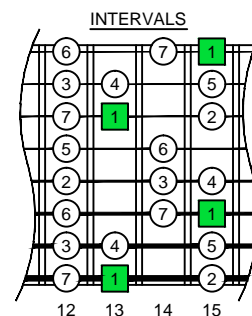

C major scale SEMITONOMETER

www.cagedoctaves.com

Zon Brookes

8Z6Z3Z1 at 12 - C major scale box shape

www.cagedoctaves.com/blogozon072.html

Musical notation including a treble clef staff with a melody, a bass clef staff with tablature (TAB), and a tempo marking of quarter note = 200.

ENTIRE FINGERBOARD NOTE NAMES

ENTIRE FINGERBOARD INTERVALS