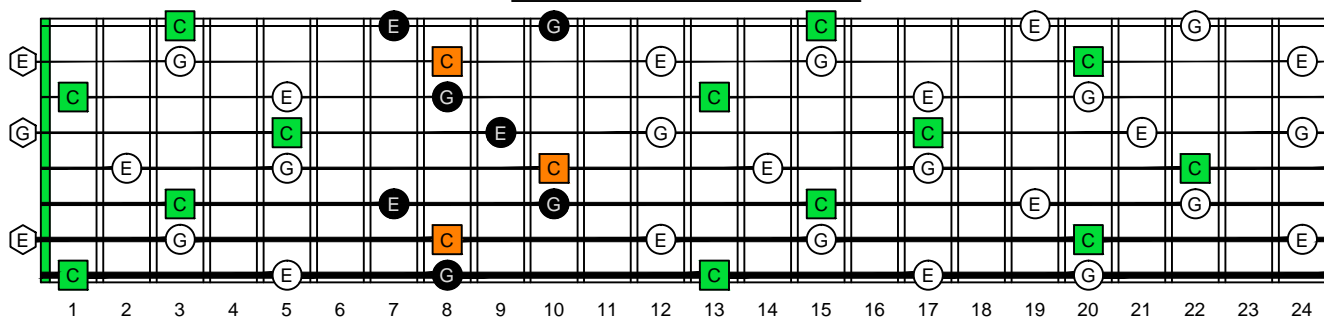

C major arpeggio octaves (box shapes)

C major arpeggio SEMITONOMETER

www.cagedoctaves.com

Zon Brookes

7E5E2 - C major arpeggio box shape

♩ = 200

www.cagedoctaves.com/blogozon073.html

Musical notation for the C major arpeggio box shape, including a treble clef staff with notes and a guitar tablature staff with fret numbers.

ENTIRE FINGERBOARD NOTE NAMES

ENTIRE FINGERBOARD INTERVALS