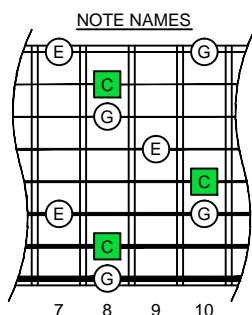

C major arpeggio octaves (box shapes)

C major arpeggio SEMITONOMETER

www.cagedoctaves.com

Zon Brookes

7E5E2 - C major arpeggio box shape

♩ = 200

www.cagedoctaves.com/blogozon073.html

Musical notation for the C major arpeggio box shape, including a treble clef staff with notes and a guitar tablature staff with fret numbers.

ENTIRE FINGERBOARD NOTE NAMES

ENTIRE FINGERBOARD INTERVALS