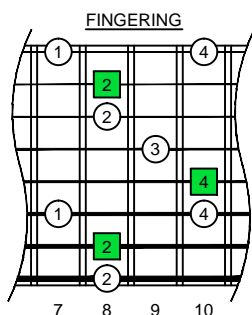

C major arpeggio octaves (box shapes)

C major arpeggio SEMITONOMETER

www.cagedoctaves.com

Zon Brookes

7E5E2 - C major arpeggio box shape

♩ = 200

www.cagedoctaves.com/blogozon073.html

Musical notation for the C major arpeggio box shape, including a treble clef staff with notes and a guitar tablature staff with fret numbers.

ENTIRE FINGERBOARD NOTE NAMES

ENTIRE FINGERBOARD INTERVALS