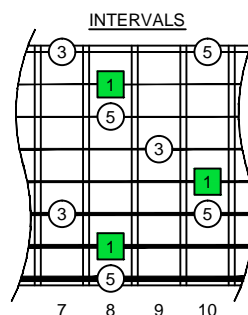

C major arpeggio octaves (box shapes)

C major arpeggio SEMITONOMETER

www.cagedoctaves.com

Zon Brookes

7E5E2 - C major arpeggio box shape

♩ = 200

www.cagedoctaves.com/blogozon073.html

Musical notation for the C major arpeggio box shape, including a treble clef staff with notes and a guitar tablature staff with fret numbers.

ENTIRE FINGERBOARD NOTE NAMES

ENTIRE FINGERBOARD INTERVALS