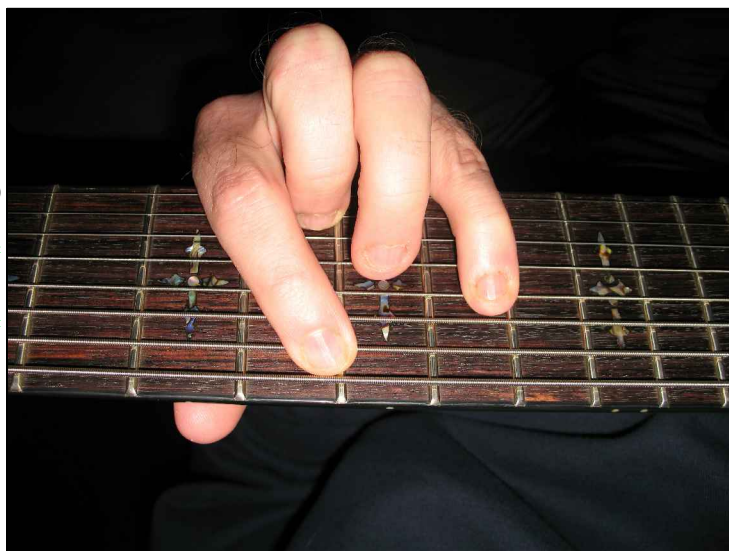

C major arpeggio octaves (box shapes)

C major arpeggio SEMITONOMETER

www.cagedoctaves.com

Zon Brookes

7E5E2 - C major arpeggio box shape

♩ = 200

www.cagedoctaves.com/blogozon073.html

Musical notation for the C major arpeggio box shape, including a treble clef staff with notes and a guitar tablature staff with fret numbers.

ENTIRE FINGERBOARD NOTE NAMES

ENTIRE FINGERBOARD INTERVALS