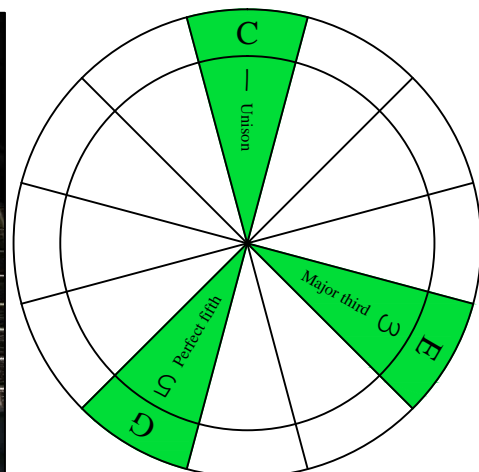

C major arpeggio octaves (box shapes)

C major arpeggio SEMITONOMETER

www.cagedoctaves.com

Zon Brookes

7E5E2 - C major arpeggio box shape

♩ = 200

www.cagedoctaves.com/blogozon073.html

Musical notation for the C major arpeggio box shape, including a treble clef staff with notes and a guitar tablature staff with fret numbers.

ENTIRE FINGERBOARD NOTE NAMES

ENTIRE FINGERBOARD INTERVALS