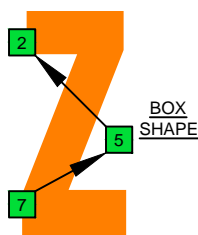

C major arpeggio octaves (box shapes)

C major arpeggio SEMITONOMETER

www.cagedoctaves.com

Zon Brookes

7E5E2 - C major arpeggio box shape

♩ = 200

www.cagedoctaves.com/blogozon073.html

Musical notation for the C major arpeggio box shape, including a treble clef staff with notes and a guitar tablature staff with fret numbers.

ENTIRE FINGERBOARD NOTE NAMES

ENTIRE FINGERBOARD INTERVALS