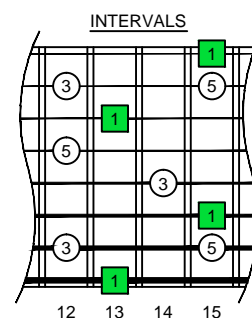

C major arpeggio octaves (box shapes)

C major arpeggio SEMITONOMETER

BOX SHAPE

www.cagedoctaves.com

Zon Brookes

8Z6Z3Z1 at 12 - C major arpeggio box shape

www.cagedoctaves.com/blogozon073.html

♩ = 200

Musical notation for the C major arpeggio box shape, including a treble clef staff with a 2/4 time signature, a guitar TAB staff with fret numbers, and a 4/4 time signature at the end.

ENTIRE FINGERBOARD NOTE NAMES

ENTIRE FINGERBOARD INTERVALS