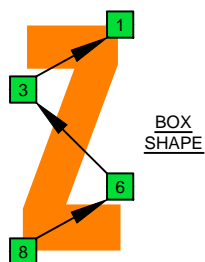

C major arpeggio octaves (box shapes)

C major arpeggio SEMITONOMETER

BOX SHAPE

www.cagedoctaves.com

Zon Brookes

8Z6Z3Z1 at 12 - C major arpeggio box shape

www.cagedoctaves.com/blogozon073.html

♩ = 200

Musical notation for the C major arpeggio box shape, including a treble clef staff with a 2/4 time signature, a guitar TAB staff with fret numbers, and a 4/4 time signature at the end.

ENTIRE FINGERBOARD NOTE NAMES