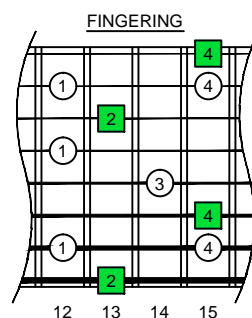

C major arpeggio octaves (box shapes)

C major arpeggio SEMITONOMETER

BOX SHAPE

www.cagedoctaves.com

Zon Brookes

8Z6Z3Z1 at 12 - C major arpeggio box shape

www.cagedoctaves.com/blogozon073.html

♩ = 200

Musical notation for the C major arpeggio box shape, including a treble clef staff with a 2/4 time signature, a guitar TAB staff with fret numbers, and a 4/4 time signature at the end.

ENTIRE FINGERBOARD NOTE NAMES

ENTIRE FINGERBOARD INTERVALS