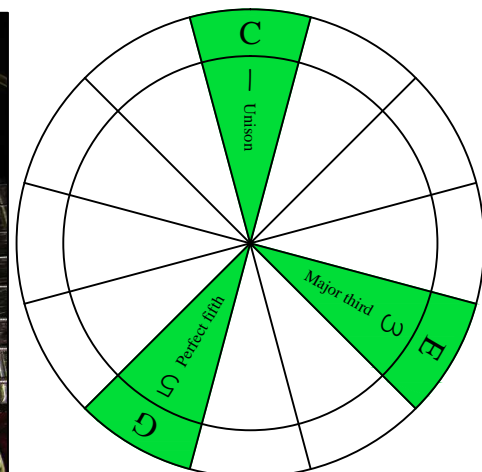

C major arpeggio octaves (box shapes)

C major arpeggio SEMITONOMETER

BOX SHAPE

www.cagedoctaves.com

Zon Brookes

8Z6Z3Z1 at 12 - C major arpeggio box shape

www.cagedoctaves.com/blogozon073.html

♩ = 200

Musical notation for the C major arpeggio box shape, including a treble clef staff with a 2/4 time signature, a guitar TAB staff with fret numbers, and a 4/4 time signature at the end.

ENTIRE FINGERBOARD NOTE NAMES

ENTIRE FINGERBOARD INTERVALS