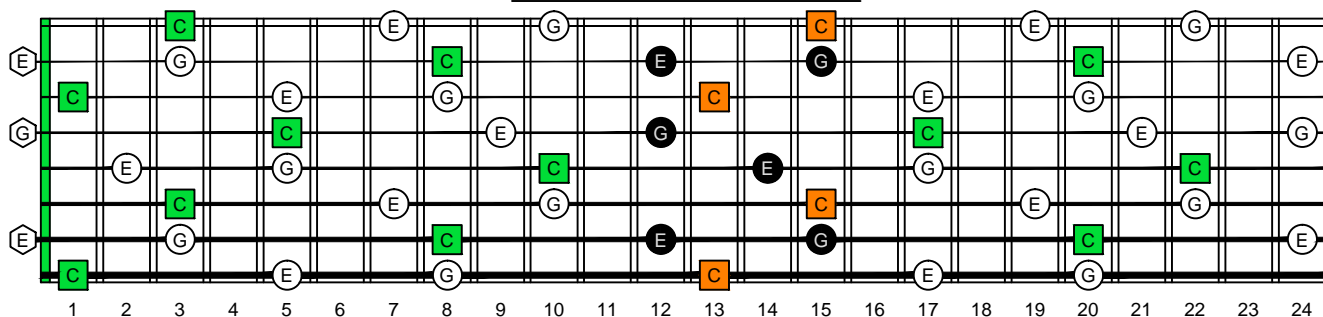

C major arpeggio octaves (box shapes)

C major arpeggio SEMITONOMETER

BOX SHAPE

www.cagedoctaves.com

Zon Brookes

8Z6Z3Z1 at 12 - C major arpeggio box shape

www.cagedoctaves.com/blogozon073.html

♩ = 200

Musical notation for the C major arpeggio box shape, including a treble clef staff with a 2/4 time signature, a guitar TAB staff with fret numbers, and a 4/4 time signature at the end.

ENTIRE FINGERBOARD NOTE NAMES

ENTIRE FINGERBOARD INTERVALS