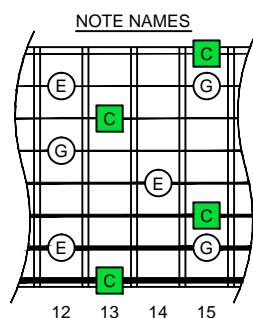

C major arpeggio octaves (box shapes)

C major arpeggio SEMITONOMETER

BOX SHAPE

www.cagedoctaves.com

Zon Brookes

8Z6Z3Z1 at 12 - C major arpeggio box shape

www.cagedoctaves.com/blogozon073.html

♩ = 200

Musical notation for the C major arpeggio box shape, including a treble clef staff with a 2/4 time signature, a guitar TAB staff with fret numbers, and a 4/4 time signature at the end.

ENTIRE FINGERBOARD NOTE NAMES