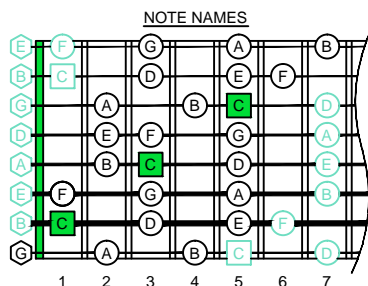

BOX SHAPE

www.cagedoctaves.com

Zon Brookes

7Z5Z2 - C major scale box shape

Zon Brookes 8
8=G

www.cagedoctaves.com/blogozon078.html

♩ = 200

ENTIRE FINGERBOARD NOTE NAMES

ENTIRE FINGERBOARD INTERVALS