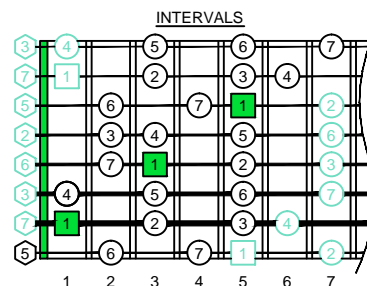

BOX SHAPE

www.cagedoctaves.com

Zon Brookes

7Z5Z2 - C major scale box shape

Zon Brookes 8
8=G

www.cagedoctaves.com/blogozon078.html

♩ = 200

ENTIRE FINGERBOARD NOTE NAMES

ENTIRE FINGERBOARD INTERVALS