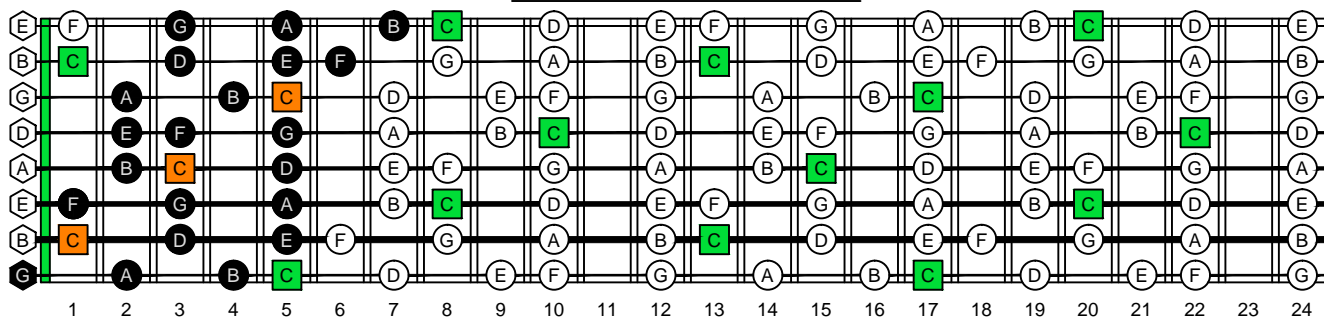

BOX SHAPE

www.cagedoctaves.com

Zon Brookes

7Z5Z2 - C major scale box shape

Zon Brookes 8
8=G

www.cagedoctaves.com/blogozon078.html

♩ = 200

ENTIRE FINGERBOARD NOTE NAMES

ENTIRE FINGERBOARD INTERVALS