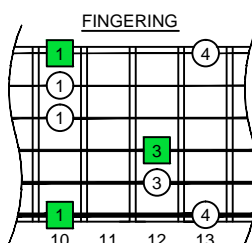

Dm DCAGE octaves minor arpeggio (box shapes)

D minor arpeggio
SEMITONOMETER

www.cagedoctaves.com

Zon Brookes

6Em4Em1 - Dm arpeggio box shape

Standard tuning

www.cagedoctaves.com/blogozon104.html

ENTIRE FINGERBOARD NOTE NAMES

ENTIRE FINGERBOARD INTERVALS