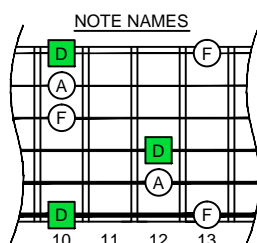

Dm DCAGE octaves minor arpeggio (box shapes)

D minor arpeggio
SEMITONOMETER

www.cagedoctaves.com

Zon Brookes

6Em4Em1 - Dm arpeggio box shape

Standard tuning

www.cagedoctaves.com/blogozon104.html

ENTIRE FINGERBOARD NOTE NAMES

ENTIRE FINGERBOARD INTERVALS