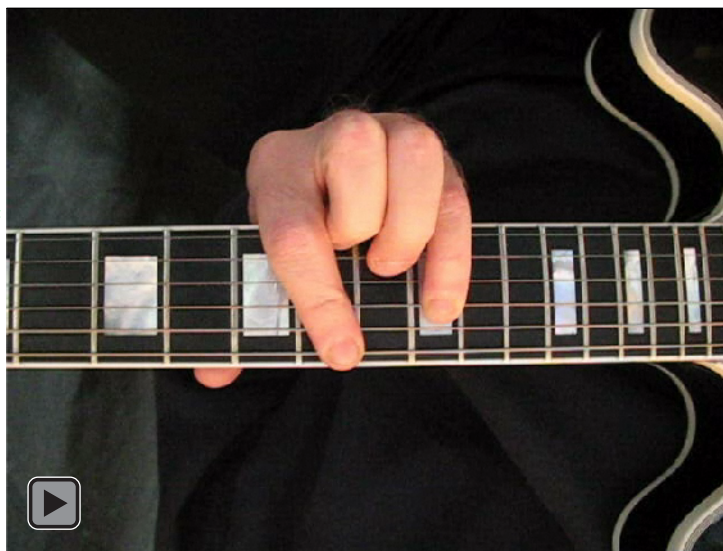

Dm DCAGE octaves minor arpeggio (box shapes)

D minor arpeggio
SEMITONOMETER

www.cagedoctaves.com

Zon Brookes

6Em4Em1 - Dm arpeggio box shape

Standard tuning

www.cagedoctaves.com/blogozon104.html

ENTIRE FINGERBOARD NOTE NAMES

ENTIRE FINGERBOARD INTERVALS