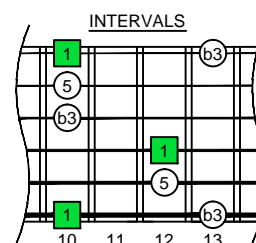

Dm DCAGE octaves minor arpeggio (box shapes)

D minor arpeggio
SEMITONOMETER

www.cagedoctaves.com

Zon Brookes

6Em4Em1 - Dm arpeggio box shape

Standard tuning

www.cagedoctaves.com/blogozon104.html

ENTIRE FINGERBOARD NOTE NAMES

ENTIRE FINGERBOARD INTERVALS