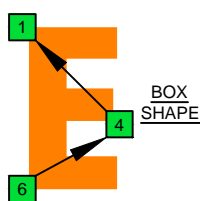

Dm DCAGE octaves minor arpeggio (box shapes)

D minor arpeggio
SEMITONOMETER

www.cagedoctaves.com

Zon Brookes

6Em4Em1 - Dm arpeggio box shape

Standard tuning

www.cagedoctaves.com/blogozon104.html

ENTIRE FINGERBOARD NOTE NAMES

ENTIRE FINGERBOARD INTERVALS