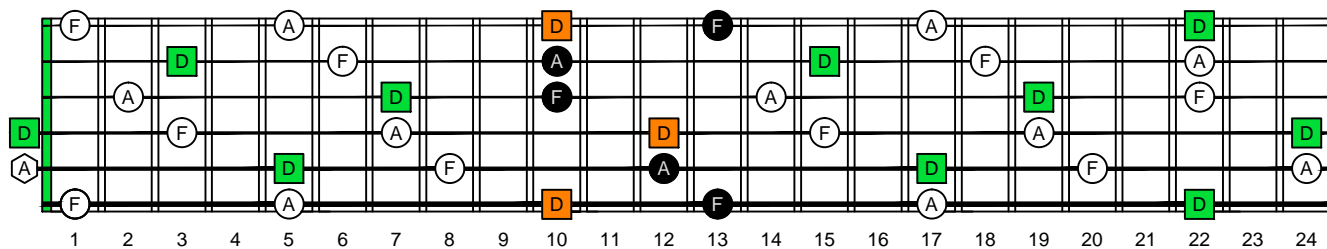

Dm DCAGE octaves minor arpeggio (box shapes)

D minor arpeggio
SEMITONOMETER

www.cagedoctaves.com

Zon Brookes

6Em4Em1 - Dm arpeggio box shape

Standard tuning

www.cagedoctaves.com/blogozon104.html

ENTIRE FINGERBOARD NOTE NAMES

ENTIRE FINGERBOARD INTERVALS