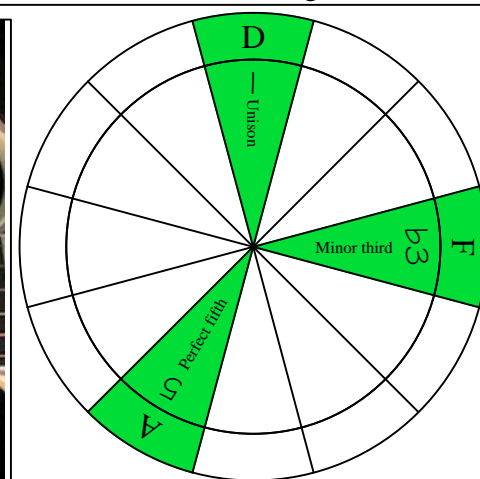

Dm DCAGE octaves minor arpeggio (box shapes)

D minor arpeggio
SEMITONOMETER

www.cagedoctaves.com

Zon Brookes

6Em4Em1 - Dm arpeggio box shape

Standard tuning

www.cagedoctaves.com/blogozon104.html

ENTIRE FINGERBOARD NOTE NAMES

ENTIRE FINGERBOARD INTERVALS