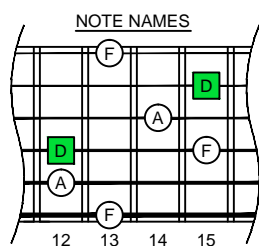

Dm D-CAGE octaves minor arpeggio (box shapes)

D minor arpeggio
SEMITONOMETER

BOX
SHAPE

www.cagedoctaves.com

Zon Brookes

4Dm2 at 12 - Dm arpeggio box shape

Standard tuning

www.cagedoctaves.com/blogozon104.html

ENTIRE FINGERBOARD NOTE NAMES

ENTIRE FINGERBOARD INTERVALS