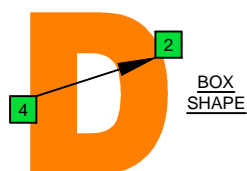

Dm D-CAGE octaves minor arpeggio (box shapes)

D minor arpeggio
SEMITONOMETER

BOX
SHAPE

www.cagedoctaves.com

Zon Brookes

4Dm2 at 12 - Dm arpeggio box shape

Standard tuning

www.cagedoctaves.com/blogozon104.html