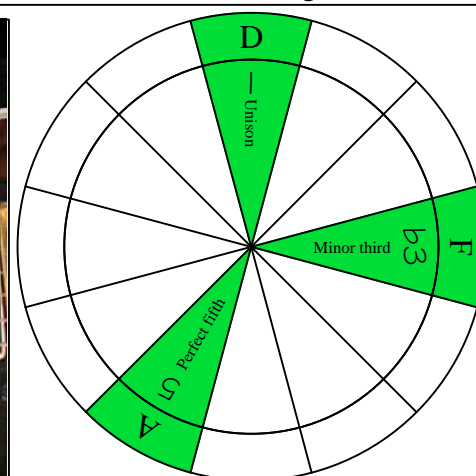

Dm D-CAGE octaves minor arpeggio (box shapes)

D minor arpeggio
SEMITONOMETER

BOX
SHAPE

www.cagedoctaves.com

Zon Brookes

4Dm2 at 12 - Dm arpeggio box shape

Standard tuning

www.cagedoctaves.com/blogozon104.html

ENTIRE FINGERBOARD NOTE NAMES

ENTIRE FINGERBOARD INTERVALS