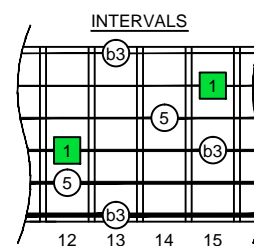

Dm D-CAGE octaves minor arpeggio (box shapes)

D minor arpeggio
SEMITONOMETER

BOX
SHAPE

www.cagedoctaves.com

Zon Brookes

4Dm2 at 12 - Dm arpeggio box shape

Standard tuning

www.cagedoctaves.com/blogozon104.html

ENTIRE FINGERBOARD NOTE NAMES

ENTIRE FINGERBOARD INTERVALS