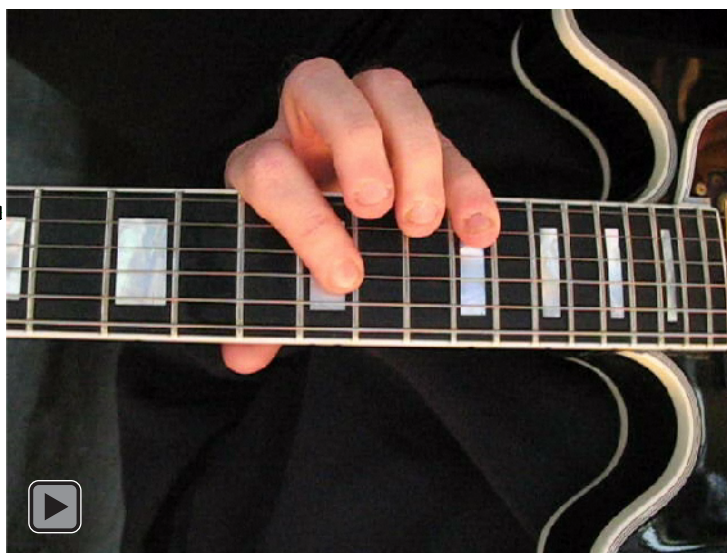

Dm D-CAGE octaves minor arpeggio (box shapes)

D minor arpeggio
SEMITONOMETER

BOX
SHAPE

www.cagedoctaves.com

Zon Brookes

4Dm2 at 12 - Dm arpeggio box shape

Standard tuning

www.cagedoctaves.com/blogozon104.html

ENTIRE FINGERBOARD NOTE NAMES

ENTIRE FINGERBOARD INTERVALS