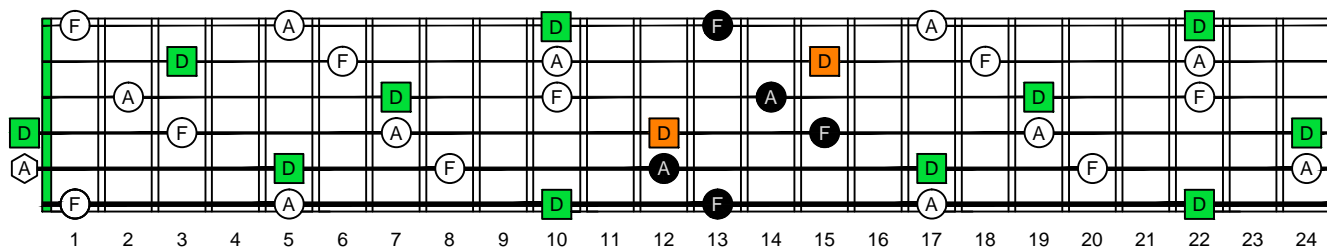

Dm D-CAGE octaves minor arpeggio (box shapes)

D minor arpeggio
SEMITONOMETER

BOX
SHAPE

www.cagedoctaves.com

Zon Brookes

4Dm2 at 12 - Dm arpeggio box shape

Standard tuning

www.cagedoctaves.com/blogozon104.html

ENTIRE FINGERBOARD NOTE NAMES

ENTIRE FINGERBOARD INTERVALS