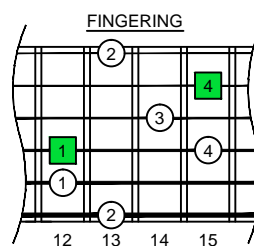

Dm D-CAGE octaves minor arpeggio (box shapes)

D minor arpeggio
SEMITONOMETER

BOX
SHAPE

www.cagedoctaves.com

Zon Brookes

4Dm2 at 12 - Dm arpeggio box shape

Standard tuning

www.cagedoctaves.com/blogozon104.html

ENTIRE FINGERBOARD NOTE NAMES

ENTIRE FINGERBOARD INTERVALS